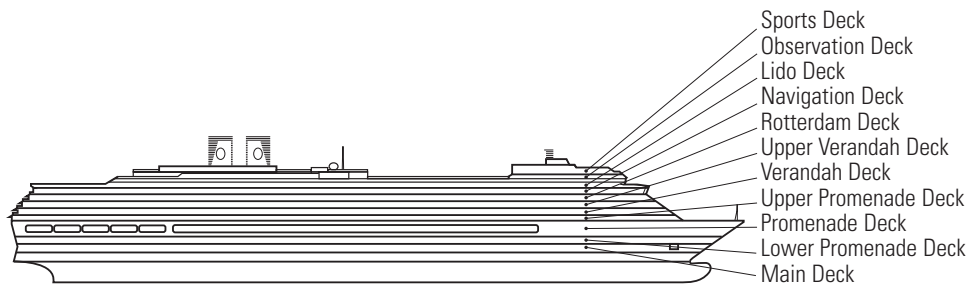

VERANDAH SUITES

SB

Neptune Suites: 2 lower beds convertible to 1 king-size bed, bathroom with dual sink vanity, full-size whirlpool bath & shower & additional shower stall, large sitting area, dressing room, private verandah, 1 sofa bed for 2 persons, floor-to-ceiling windows. Approximately 500–712 sq. ft. including verandah.

VERANDAH STATEROOMS

VA VB VC VE VF VH

Verandah: 2 lower beds convertible to 1 queen-size bed, bathtub & shower, sitting area, private verandah, floor-to-ceiling windows. Approximately 212–359 sq. ft. including verandah.

OCEAN-VIEW STATEROOMS

D

Large: 2 lower beds convertible to 1 queen-size bed, bathtub & shower. Approximately 174–180 sq. ft.

G H HH

Large: 2 lower beds convertible to 1 queen-size bed, bathtub & shower. All G-category staterooms have partial sea views. All H- & HH-category staterooms have fully obstructed views. Approximately 174–180 sq. ft.

INTERIOR STATEROOMS

K

Large or Standard: 2 lower beds convertible to 1 queen-size bed, shower. Approximately 151–233 sq. ft.

L N

Standard: 2 lower beds convertible to 1 queen-size bed, shower. Approximately 151–233 sq. ft.

DECK 4—UPPER PROMENADE DECK

Staterooms 4001–4185