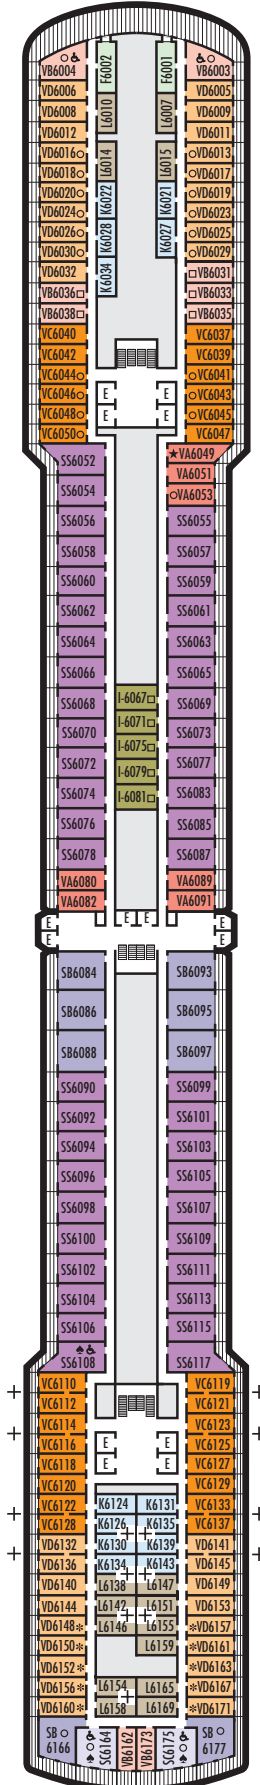

VERANDAH SUITES

■ SB ■ SC

Neptune Suites: 2 lower beds convertible to 1 king-size bed, bathroom with dual sink vanity, full-size whirlpool bath & shower & additional shower stall, large sitting area, dressing room, private verandah, 1 sofa bed for 2 persons, floor-to-ceiling windows. Approximately 500–712 sq. ft. including verandah.

■ SS

Signature Suites: 2 lower beds convertible to 1 queen-size bed, bathroom with dual sink vanity, full-size whirlpool bath & shower & additional shower stall, large sitting area, private verandah, 1 sofa bed for 1 person, floor-to-ceiling windows. Approximately 372–384 sq. ft. including verandah.

VERANDAH STATEROOMS

■ VA ■ VB ■ VC ■ VD

Verandah: 2 lower beds convertible to 1 queen-size bed, bathtub & shower, sitting area, private verandah, floor-to-ceiling windows. Approximately 213–359 sq. ft. including verandah.

OCEAN-VIEW STATEROOMS

■ F

Large: 2 lower beds convertible to 1 queen-size bed, bathtub & shower. Approximately 174–180 sq. ft.

INTERIOR STATEROOMS

■ I ■ K

Large or Standard: 2 lower beds convertible to 1 queen-size bed, shower. Approximately 151–233 sq. ft.

■ L

Standard: 2 lower beds convertible to 1 queen-size bed, shower. Approximately 151–233 sq. ft.