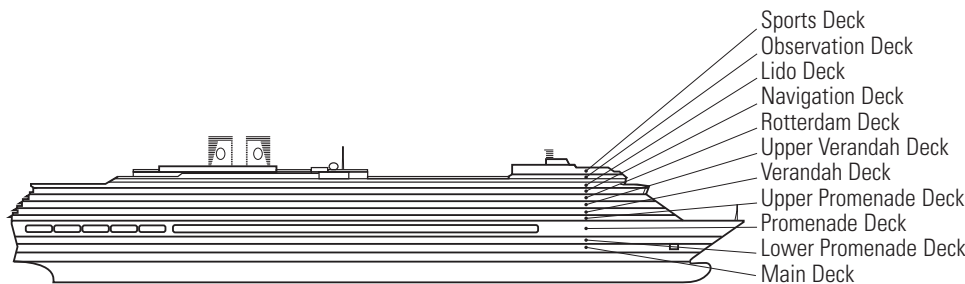

DECK 5—VERANDAH DECK

Staterooms 5001–5191

MS WESTERDAM

DECK PLANS & STATEROOMS

The deck plans are color-coded by category of stateroom, and the category letter precedes the stateroom number in each room. All staterooms are equipped with interactive LED television with On Demand movies, programming and multichannel music; mini-bar; mini-safe; data port; telephone.