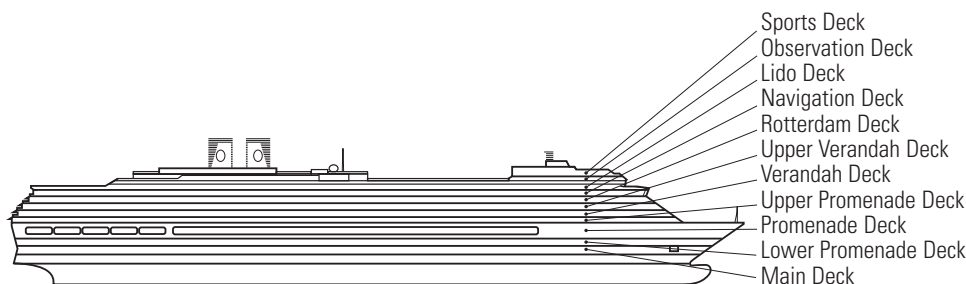

MS WESTERDAM

DECK PLANS & STATEROOMS

The deck plans are color-coded by category of stateroom, and the category letter precedes the stateroom number in each room. All staterooms are equipped with interactive LED television with On Demand movies, programming and multichannel music; mini-bar; mini-safe; data port; telephone.