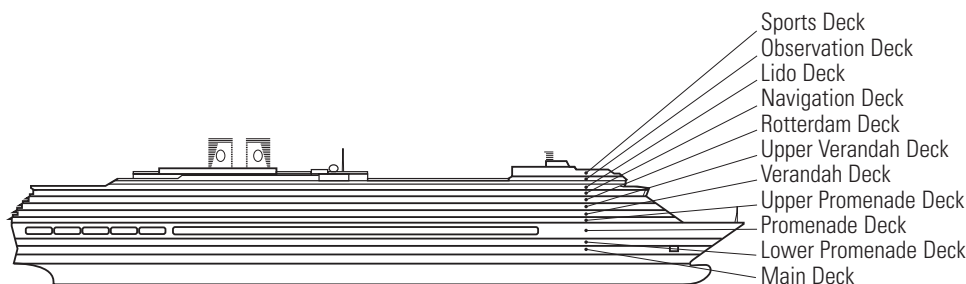

VERANDAH SUITES

■ SB ■ SC

Neptune Suites: 2 lower beds convertible to 1 king-size bed, bathroom with dual sink vanity, full-size whirlpool bath & shower & additional shower stall, large sitting area, dressing room, private verandah, 1 sofa bed for 2 persons, floor-to-ceiling windows. Approximately 500–712 sq. ft. including verandah.

■ SS

Signature Suites: 2 lower beds convertible to 1 queen-size bed, bathroom with dual sink vanity, full-size whirlpool bath & shower & additional shower stall, large sitting area, private verandah, 1 sofa bed for 1 person, floor-to-ceiling windows. Approximately 372–384 sq. ft. including verandah.

VERANDAH STATEROOMS

■ VA ■ VB ■ VC ■ VD

Verandah: 2 lower beds convertible to 1 queen-size bed, bathtub & shower, sitting area, private verandah, floor-to-ceiling windows. Approximately 213–359 sq. ft. including verandah.

OCEAN-VIEW STATEROOMS

■ F

Large: 2 lower beds convertible to 1 queen-size bed, bathtub & shower. Approximately 174–180 sq. ft.

INTERIOR STATEROOMS

■ I ■ K

Large or Standard: 2 lower beds convertible to 1 queen-size bed, shower. Approximately 151–233 sq. ft.

■ L

Standard: 2 lower beds convertible to 1 queen-size bed, shower. Approximately 151–233 sq. ft.