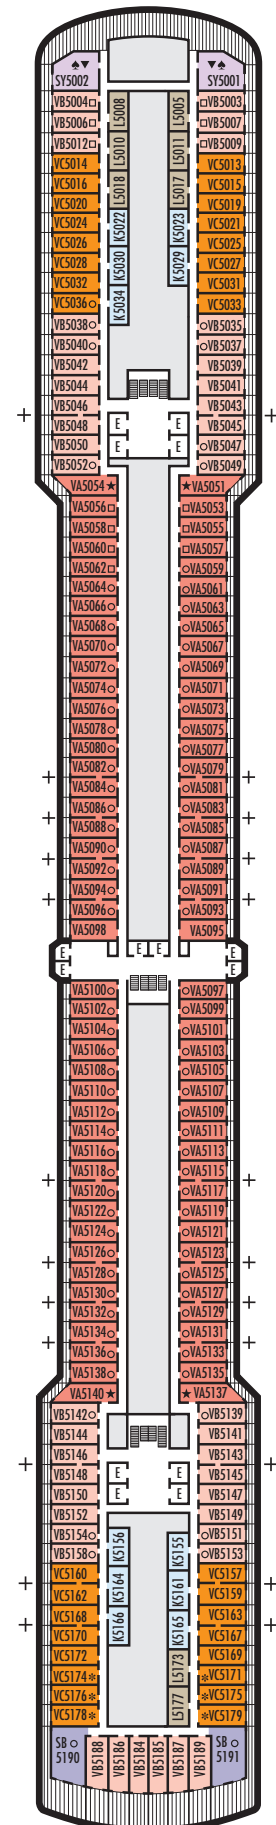

VERANDAH SUITES

SB

Neptune Suites: 2 lower beds convertible to 1 king-size bed, bathroom with dual sink vanity, full-size whirlpool bath & shower & additional shower stall, large sitting area, dressing room, private verandah, 1 sofa bed for 2 persons, floor-to-ceiling windows. Approximately 500–712 sq. ft. including verandah.

SY

Signature Suites: 2 lower beds convertible to 1 queen-size bed, bathroom with dual sink vanity, full-size whirlpool bath & shower & additional shower stall, large sitting area, private verandah, 1 sofa bed for 1 person, floor-to-ceiling windows. Approximately 372–384 sq. ft. including verandah.

VERANDAH STATEROOMS

VA VB VC

Verandah: (Deluxe Verandah Ocean-view) 2 lower beds convertible to 1 queen-size bed, bathtub & shower, sitting area, private verandah, floor-to-ceiling windows. Approximately 212–359 sq. ft. including verandah.

INTERIOR STATEROOMS

K

Large or Standard: 2 lower beds convertible to 1 queen-size bed, shower. Approximately 151–233 sq. ft.

L

Standard: 2 lower beds convertible to 1 queen-size bed, shower. Approximately 151–233 sq. ft.

DECK 5—VERANDAH DECK

Staterooms 5001–5191