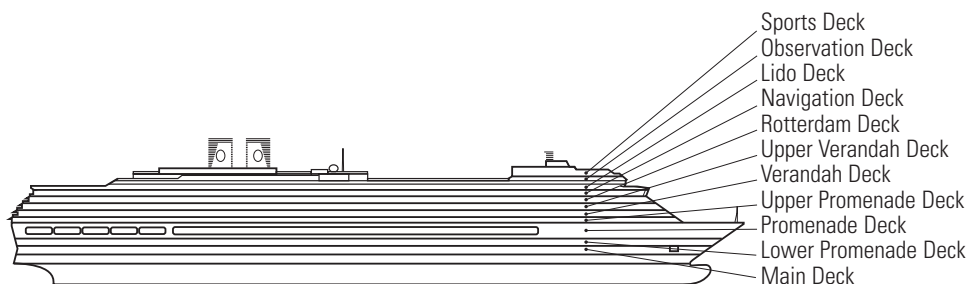

All information is subject to change.

STATEROOM SYMBOL LEGEND

- Quad (2 lower beds, 1 sofa bed, 1 upper)
- Triple (2 lower beds, 1 sofa bed)
- △ Partial sea view
- × Fully obstructed view
- + Connecting rooms
- Shower only
- ♣ Single sink vanity
- Staterooms have solid steel verandah railings instead of clear-view Plexiglas® railings
- ♿ Suites SC6175 & SC6164 are fully accessible, bathtub and roll-in shower. Suite SS6108 and staterooms I-8037, VB6004, VB6003, D1100, C1082, C1081, J1074, K1012 & K1011 are fully accessible, roll-in shower only.
- ▼ Suites SY8068, SY5002 & SY5001 are fully accessible with single side approach to the bed, bathtub and roll-in shower
- ★ Staterooms VA8032, VA8031, VA6049, VA5140, VA5137, VA5054, VA5051, VA4132, VA4131, H4090, H4089, VA4052 & VA4051 are ambulatory accessible, roll-in shower only

OCEAN-VIEW STATEROOMS

C **D** **DD** **E** **F**
Large: 2 lower beds convertible to 1 queen-size bed, bathtub & shower.
Approximately 174–180 sq. ft.

INTERIOR STATEROOMS

J
Large: 2 lower beds convertible to 1 queen-size bed, shower.
Approximately 151–233 sq. ft.

K
Large or Standard: 2 lower beds convertible to 1 queen-size bed, shower.
Approximately 151–233 sq. ft.