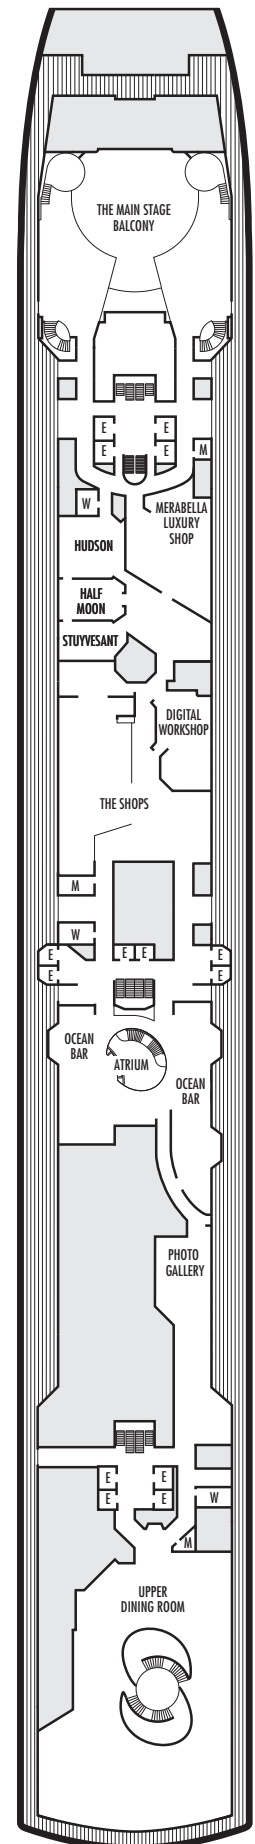

MS WESTERDAM

DECK PLANS & STATEROOMS

The deck plans are color-coded by category of stateroom, and the category letter precedes the stateroom number in each room. All staterooms are equipped with interactive LED television with On Demand movies, programming and multichannel music; mini-bar; mini-safe; data port; telephone.

Important Note: Not all staterooms within each category have the same furniture configuration and/or facilities. Appropriate symbols within the rooms on the deck plans describe differences from the stateroom descriptions below.

All information is subject to change.

STATEROOM SYMBOL LEGEND

- Quad (2 lower beds, 1 sofa bed, 1 upper)
- Triple (2 lower beds, 1 sofa bed)
- △ Partial sea view
- × Fully obstructed view
- + Connecting rooms
- Shower only
- ♣ Single sink vanity
- Staterooms have solid steel verandah railings instead of clear-view Plexiglas® railings
- ♿ Suites SC6175 & SC6164 are fully accessible, bathtub and roll-in shower. Suite SS6108 and staterooms I-8037, VB6004, VB6003, D1100, C1082, C1081, J1074, K1012 & K1011 are fully accessible, roll-in shower only.
- ▼ Suites SY8068, SY5002 & SY5001 are fully accessible with single side approach to the bed, bathtub and roll-in shower
- ★ Staterooms VA8032, VA8031, VA6049, VA5140, VA5137, VA5054, VA5051, VA4132, VA4131, H4090, H4089, VA4052 & VA4051 are ambulatory accessible, roll-in shower only