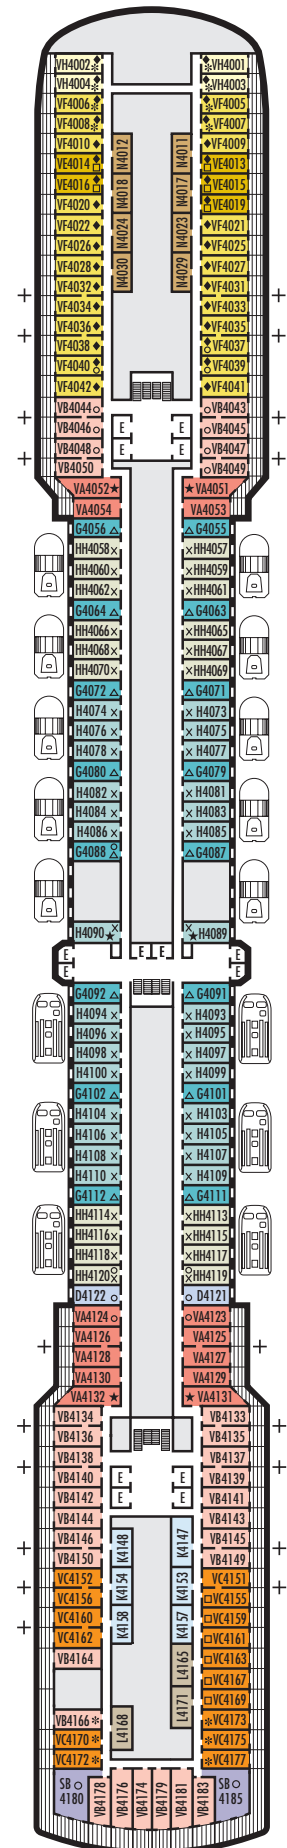

VERANDAH SUITES

SB

Neptune Suites: 2 lower beds convertible to 1 king-size bed, bathroom with dual sink vanity, full-size whirlpool bath & shower & additional shower stall, large sitting area, dressing room, private verandah, 1 sofa bed for 2 persons, floor-to-ceiling windows. Approximately 500–712 sq. ft. including verandah.

VERANDAH STATEROOMS

VA VB VC VE VF VH

Verandah: 2 lower beds convertible to 1 queen-size bed, bathtub & shower, sitting area, private verandah, floor-to-ceiling windows. Approximately 212–359 sq. ft. including verandah.

OCEAN-VIEW STATEROOMS

D

Large: 2 lower beds convertible to 1 queen-size bed, bathtub & shower. Approximately 174–180 sq. ft.

G H HH

Large: 2 lower beds convertible to 1 queen-size bed, bathtub & shower. All G-category staterooms have partial sea views. All H- & HH-category staterooms have fully obstructed views. Approximately 174–180 sq. ft.

INTERIOR STATEROOMS

K

Large or Standard: 2 lower beds convertible to 1 queen-size bed, shower. Approximately 151–233 sq. ft.

L N

Standard: 2 lower beds convertible to 1 queen-size bed, shower. Approximately 151–233 sq. ft.

DECK 4—UPPER PROMENADE DECK

Staterooms 4001–4185