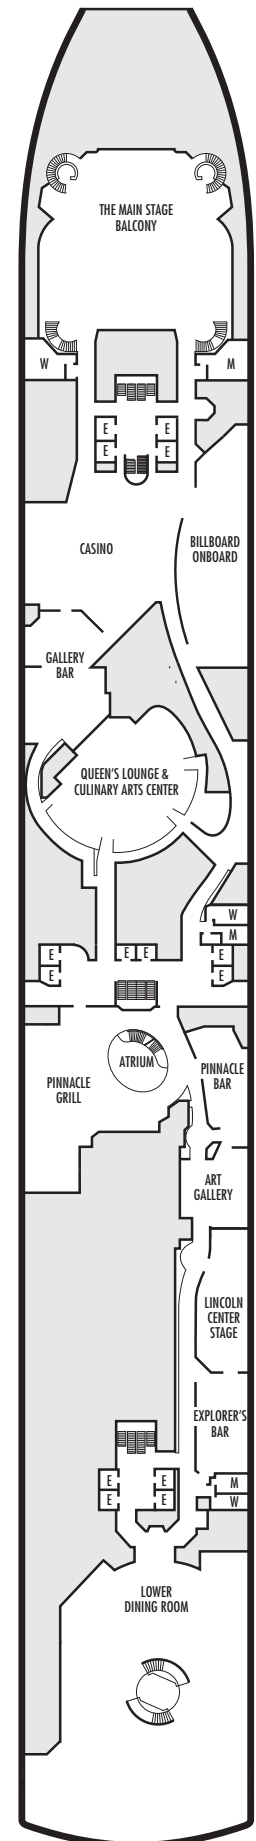

MS WESTERDAM

DECK PLANS & STATEROOMS

The deck plans are color-coded by category of stateroom, and the category letter precedes the stateroom number in each room. All staterooms are equipped with interactive LED television with On Demand movies, programming and multichannel music; mini-bar; mini-safe; data port; telephone.

Important Note: Not all staterooms within each category have the same furniture configuration and/or facilities. Appropriate symbols within the rooms on the deck plans describe differences from the stateroom descriptions below.

All information is subject to change.

STATEROOM SYMBOL LEGEND

- Quad (2 lower beds, 1 sofa bed, 1 upper)
- Triple (2 lower beds, 1 sofa bed)
- △ Partial sea view
- × Fully obstructed view
- + Connecting rooms
- Shower only
- ♣ Single sink vanity
- Staterooms have solid steel verandah railings instead of clear-view Plexiglas® railings
- ♿ Suites SC6175 & SC6164 are fully accessible, bathtub and roll-in shower. Suite SS6108 and staterooms I-8037, VB6004, VB6003, D1100, C1082, C1081, J1074, K1012 & K1011 are fully accessible, roll-in shower only.
- ▼ Suites SY8068, SY5002 & SY5001 are fully accessible with single side approach to the bed, bathtub and roll-in shower
- ★ Staterooms VA8032, VA8031, VA6049, VA5140, VA5137, VA5054, VA5051, VA4132, VA4131, H4090, H4089, VA4052 & VA4051 are ambulatory accessible, roll-in shower only