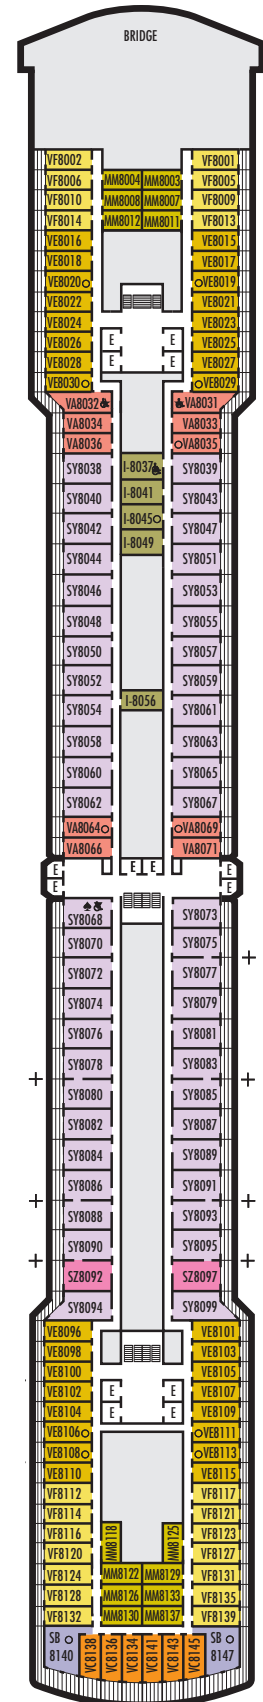

VERANDAH SUITES

SB

Neptune Suites: 2 lower beds convertible to 1 king-size bed, bathroom with dual sink vanity, full-size whirlpool bath & shower & additional shower stall, large sitting area, dressing room, private verandah, 1 sofa bed for 2 persons, floor-to-ceiling windows. Approximately 500–712 sq. ft. including verandah.

SY SZ

Signature Suites: 2 lower beds convertible to 1 queen-size bed, bathroom with dual sink vanity, full-size whirlpool bath & shower & additional shower stall, large sitting area, private verandah, 1 sofa bed for 1 person, floor-to-ceiling windows. Approximately 372–384 sq. ft. including verandah.

VERANDAH STATEROOMS

VA VC VE VF

Verandah: 2 lower beds convertible to 1 queen-size bed, bathtub & shower, sitting area, private verandah, floor-to-ceiling windows. Approximately 212–359 sq. ft. including verandah.

INTERIOR STATEROOMS

I MM

Large or Standard: 2 lower beds convertible to 1 queen-size bed, shower. Approximately 151–233 sq. ft.