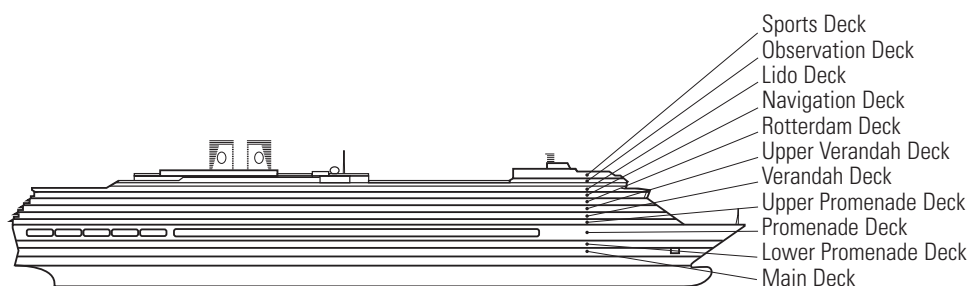

MS WESTERDAM

DECK PLANS & STATEROOMS

The deck plans are color-coded by category of stateroom, and the category letter precedes the stateroom number in each room. All staterooms are equipped with interactive LED television with On Demand movies, programming and multichannel music; mini-bar; mini-safe; data port; telephone.

Important Note: Not all staterooms within each category have the same furniture configuration and/or facilities. Appropriate symbols within the rooms on the deck plans describe differences from the stateroom descriptions below.

All information is subject to change.

STATEROOM SYMBOL LEGEND

- Quad (2 lower beds, 1 sofa bed, 1 upper)
- Triple (2 lower beds, 1 sofa bed)
- △ Partial sea view
- × Fully obstructed view
- + Connecting rooms
- Shower only
- ♣ Single sink vanity
- Staterooms have solid steel verandah railings instead of clear-view Plexiglas® railings
- ♿ Suites SC6175 & SC6164 are fully accessible, bathtub and roll-in shower. Suite SS6108 and staterooms I-8037, VB6004, VB6003, D1100, C1082, C1081, J1074, K1012 & K1011 are fully accessible, roll-in shower only.
- ▼ Suites SY8068, SY5002 & SY5001 are fully accessible with single side approach to the bed, bathtub and roll-in shower
- ★ Staterooms VA8032, VA8031, VA6049, VA5140, VA5137, VA5054, VA5051, VA4132, VA4131, H4090, H4089, VA4052 & VA4051 are ambulatory accessible, roll-in shower only