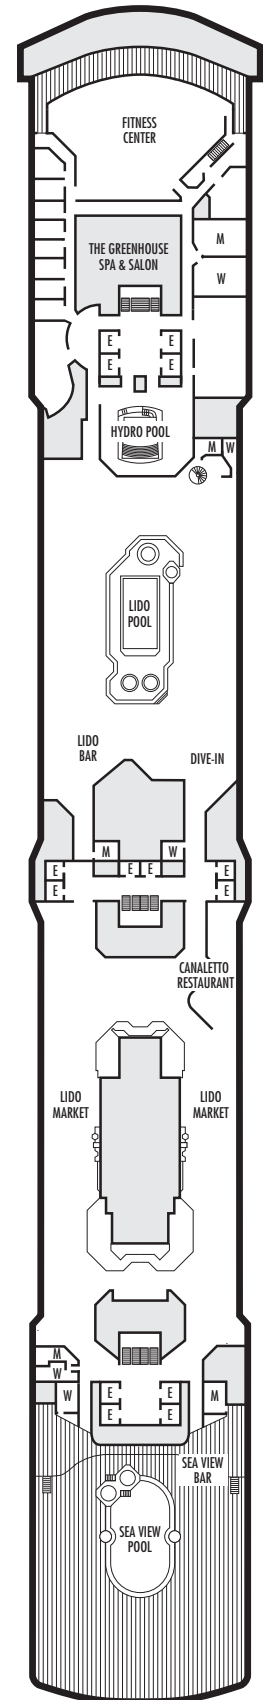

MS WESTERDAM

DECK PLANS & STATEROOMS

The deck plans are color-coded by category of stateroom, and the category letter precedes the stateroom number in each room. All staterooms are equipped with interactive LED television with On Demand movies, programming and multichannel music; mini-bar; mini-safe; data port; telephone.

Important Note: Not all staterooms within each category have the same furniture configuration and/or facilities. Appropriate symbols within the rooms on the deck plans describe differences from the stateroom descriptions below.

All information is subject to change.

STATEROOM SYMBOL LEGEND

- Quad (2 lower beds, 1 sofa bed, 1 upper)
- Triple (2 lower beds, 1 sofa bed)
- △ Partial sea view
- × Fully obstructed view
- + Connecting rooms
- Shower only
- ♣ Single sink vanity
- Staterooms have solid steel verandah railings instead of clear-view Plexiglas® railings
- ♿ Suites SC6175 & SC6164 are fully accessible, bathtub and roll-in shower. Suite SS6108 and staterooms I-8037, VB6004, VB6003, D1100, C1082, C1081, J1074, K1012 & K1011 are fully accessible, roll-in shower only.
- ▼ Suites SY8068, SY5002 & SY5001 are fully accessible with single side approach to the bed, bathtub and roll-in shower
- ★ Staterooms VA8032, VA8031, VA6049, VA5140, VA5137, VA5054, VA5051, VA4132, VA4131, H4090, H4089, VA4052 & VA4051 are ambulatory accessible, roll-in shower only