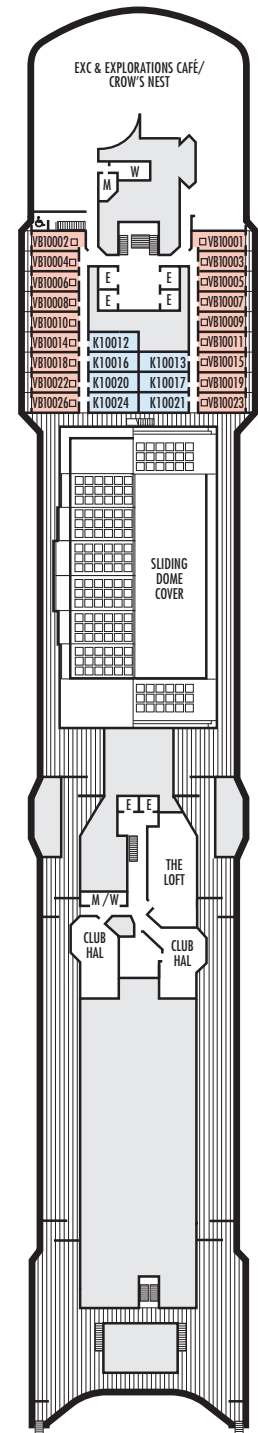

Important Note: Not all staterooms within each category have the same furniture configuration and/or facilities. Appropriate symbols within the rooms on the deck plans describe differences from the stateroom descriptions below.

All information is subject to change.

STATEROOM SYMBOL LEGEND

- Quad (2 lower beds, 1 sofa bed, 1 upper)
- Triple (2 lower beds, 1 sofa bed)
- △ Partial sea view
- × Fully obstructed view
- + Connecting rooms
- Shower only
- ♣ Single sink vanity
- Staterooms have solid steel verandah railings instead of clear-view Plexiglas® railings
- ♿ Suites SC6175 & SC6164 are fully accessible, bathtub and roll-in shower. Suite SS6108 and staterooms I-8037, VB6004, VB6003, D1100, C1082, C1081, J1074, K1012 & K1011 are fully accessible, roll-in shower only.
- ▼ Suites SY8068, SY5002 & SY5001 are fully accessible with single side approach to the bed, bathtub and roll-in shower
- ★ Staterooms VA8032, VA8031, VA6049, VA5140, VA5137, VA5054, VA5051, VA4132, VA4131, H4090, H4089, VA4052 & VA4051 are ambulatory accessible, roll-in shower only

VERANDAH STATEROOMS

VB

Verandah: 2 lower beds convertible to 1 queen-size bed, bathtub & shower, sitting area, private verandah, floor-to-ceiling windows. Approximately 212–359 sq. ft including verandah.

INTERIOR STATEROOMS

K

Large or Standard: 2 lower beds convertible to 1 queen-size bed, shower. Approximately 151–233 sq. ft.