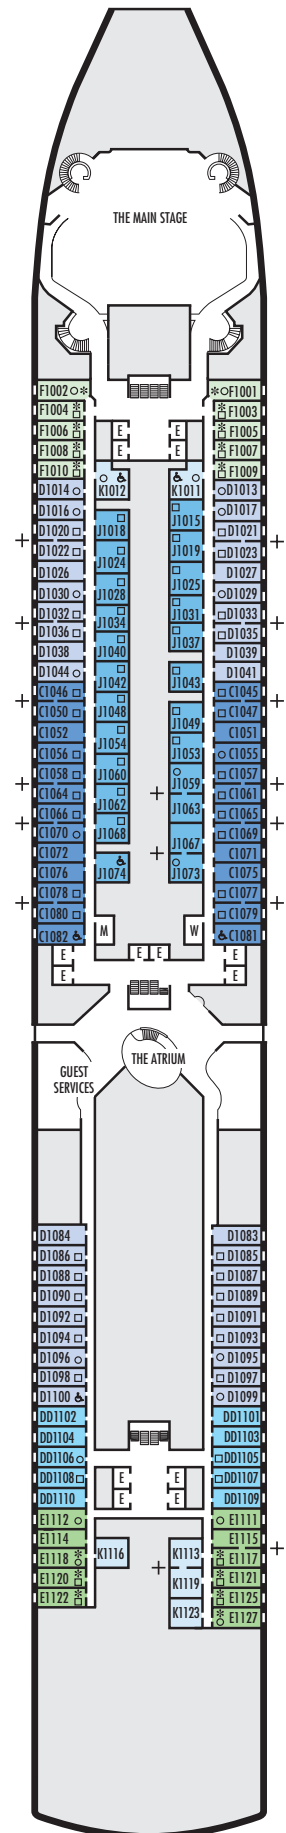

Important Note: Not all staterooms within each category have the same furniture configuration and/or facilities. Appropriate symbols within the rooms on the deck plans describe differences from the stateroom descriptions below.

All information is subject to change.

STATEROOM SYMBOL LEGEND

- Quad (2 lower beds, 1 sofa bed, 1 upper)
- Triple (2 lower beds, 1 sofa bed)
- △ Partial sea view
- × Fully obstructed view
- + Connecting rooms
- * Shower only
- ♣ Single sink vanity
- ◆ Staterooms have solid steel verandah railings instead of clear-view Plexiglas® railings
- ♿ Suites SC6175 & SC6164 are fully accessible, bathtub and roll-in shower. Suite SS6108 and staterooms I-8037, VB6004, VB6003, D1100, C1082, C1081, J1074, K1012 & K1011 are fully accessible, roll-in shower only.
- ▼ Suites SY8068, SY5002 & SY5001 are fully accessible with single side approach to the bed, bathtub and roll-in shower
- ★ Staterooms VA8032, VA8031, VA6049, VA5140, VA5137, VA5054, VA5051, VA4132, VA4131, H4090, H4089, VA4052 & VA4051 are ambulatory accessible, roll-in shower only

OCEAN-VIEW STATEROOMS

C **D** **DD** **E** **F**
Large: 2 lower beds convertible to 1 queen-size bed, bathtub & shower.
 Approximately 174–180 sq. ft.

INTERIOR STATEROOMS

J
Large: 2 lower beds convertible to 1 queen-size bed, shower.
 Approximately 151–233 sq. ft.

K
Large or Standard: 2 lower beds convertible to 1 queen-size bed, shower.
 Approximately 151–233 sq. ft.

DECK 1—MAIN DECK Staterooms 1001–1127

MS WESTERDAM

DECK PLANS & STATEROOMS

The deck plans are color-coded by category of stateroom, and the category letter precedes the stateroom number in each room. All staterooms are equipped with interactive LED television with On Demand movies, programming and multichannel music; mini-bar; mini-safe; data port; telephone.