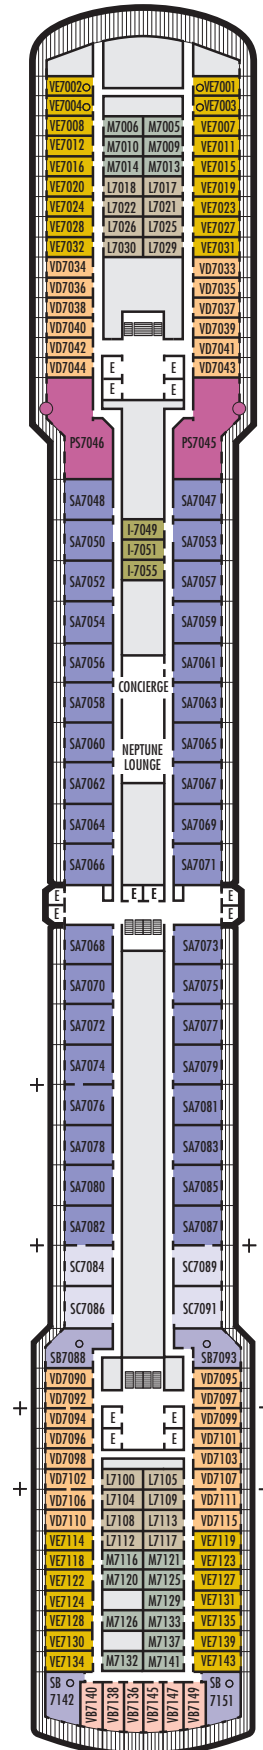

VERANDAH SUITES

PS

Pinnacle Suites: Bedroom with 1 king-size bed, oversized whirlpool bath & shower & additional shower stall, living room, dining room, dressing room, private verandah with whirlpool, pantry, 1 sofa bed for 2 persons, microwave, refrigerator, guest toilet, private stereo system, floor-to-ceiling windows.
Approximately 1,150 sq. ft. including verandah.

SA SB SC

Neptune Suites: 2 lower beds convertible to 1 king-size bed, bathroom with dual sink vanity, full-size whirlpool bath & shower & additional shower stall, large sitting area, dressing room, private verandah, 1 sofa bed for 2 persons, floor-to-ceiling windows.
Approximately 500–712 sq. ft. including verandah.

VERANDAH STATEROOMS

VB VD VE

Verandah: (Deluxe Verandah Ocean-view) 2 lower beds convertible to 1 queen-size bed, bathtub & shower, sitting area, private verandah, floor-to-ceiling windows.
Approximately 212–359 sq. ft. including verandah.

INTERIOR STATEROOMS

I

Large or Standard: 2 lower beds convertible to 1 queen-size bed, shower.
Approximately 151–233 sq. ft.

L M

Standard: 2 lower beds convertible to 1 queen-size bed, shower.
Approximately 151–233 sq. ft.