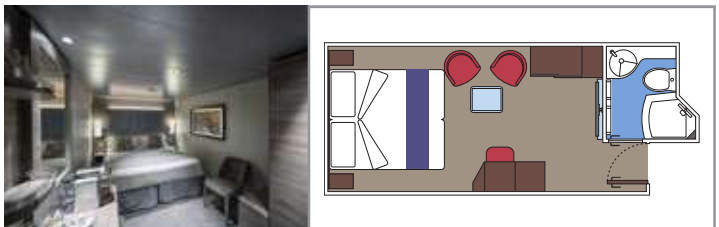

INCLUDED FACILITIES

- Luxury suites with premium interiors
- Some Suites have balcony with private whirlpool
- Spacious wardrobe
- Comfortable double bed or single beds (on request)
- Bathroom with large shower and/or bathtub
- Interactive TV, telephone, safe, minibar and air conditioning
- Wifi connection included

MSC YACHT CLUB DELUXE SUITE YC1

≈25
 ≈5
 15-21
 4

- > Spacious wardrobe
- > Bathroom with a large shower

MSC YACHT CLUB INTERIOR SUITE YIN

≈15
 15-16
 2

- > Wardrobe
- > Bathroom with shower and hairdryer

The images are representative only. Size, layout and furniture may vary (within the same cabin category).

Cabin size (m²)

Balcony size (m²)

Deck location

Accommodating up to

SUITE AUREA

INCLUDED FACILITIES

- Some Suites have balcony with private whirlpool
- Some Suites have balcony overlooking the Promenade
- Some Suites have sitting area with double sofa bed
- Spacious wardrobe
- Comfortable double bed or single beds (on request)
- Bathroom with shower or bathtub and hairdryer
- Interactive TV, telephone, safe, minibar and air conditioning
- Wifi connection available (for a fee)

 Cabin size (m²)

 Balcony size (m²)

 Deck location

 Accommodating up to

BALCONY

INCLUDED FACILITIES

- Some cabins have balcony overlooking the Promenade
- Some cabins have partial view
- Sitting area with sofa
- Wardrobe
- Comfortable double bed which can be converted in two single beds (on request)
- Bathroom with shower and hairdryer
- Interactive TV, telephone, safe, minibar and air conditioning
- Wifi connection available (for a fee)