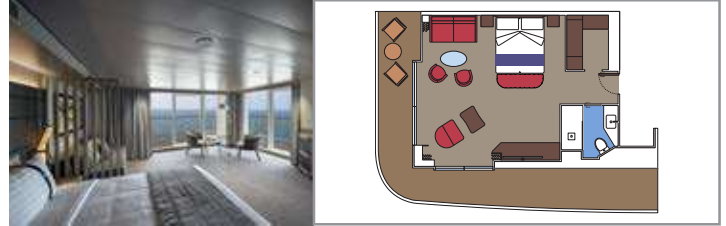

Cabin size (m²)

Balcony size (m²)

Deck location

Accommodating up to

SUITE AUREA

INCLUDED FACILITIES

- Some Suites have balcony with private whirlpool
- Some Suites have balcony overlooking the Promenade
- Some Suites have sitting area with double sofa bed
- Spacious wardrobe
- Comfortable double bed or single beds (on request)
- Bathroom with shower or bathtub and hairdryer
- Interactive TV, telephone, safe, minibar and air conditioning
- Wifi connection available (for a fee)

GRAND SUITE AUREA WITH TERRACE AND WHIRLPOOL

SXJ

 ≈35
  ≈37-46
  15-16
  4

- > Large balcony with private whirlpool bath
- > Sitting area with double sofa bed

GRAND SUITE AUREA WITH TERRACE

SXT

 ≈35
  ≈25-35
  11-14
  4

- > Premium balcony
- > Sitting area with double sofa bed

GRAND SUITE AUREA

SX

 ≈35
  ≈8-9
  9-10
  4

- > Balcony
- > Sitting area with double sofa bed

PREMIUM SUITE AUREA

SL1

 ≈25
  ≈4
  12-14
  6

SRP

 ≈20
  ≈7
  16
  2

- > Balcony with Promenade and ocean view
- > Sitting area with double sofa bed

The images are representative only. Size, layout and furniture may vary (within the same cabin category).