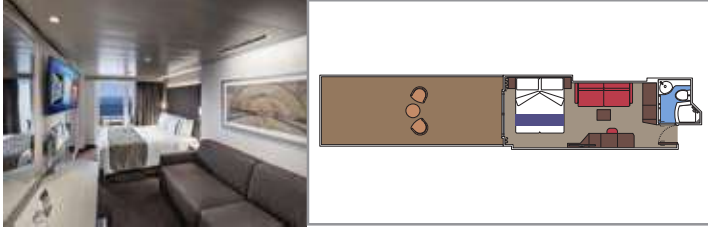

BALCONY

INCLUDED FACILITIES

- Some cabins have balcony overlooking the Promenade
- Some cabins have partial view
- Sitting area with sofa
- Wardrobe
- Comfortable double bed which can be converted in two single beds (on request)
- Bathroom with shower and hairdryer
- Interactive TV, telephone, safe, minibar and air conditioning
- Wifi connection available (for a fee)

PREMIUM BALCONY AUREA

BGA

≈17
≈13-17
9
4

› Sundeck