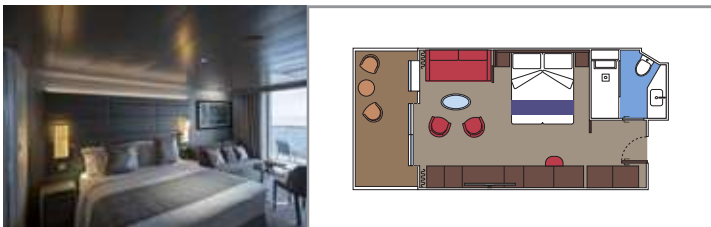

MSC YACHT CLUB DELUXE SUITE YC1

≈25
≈5
15-21
4

- > Spacious wardrobe
- > Bathroom with a large shower