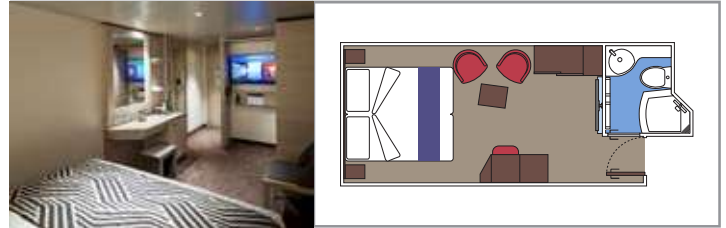

DELUXE INTERIOR

IR1

≈15
5-14
4