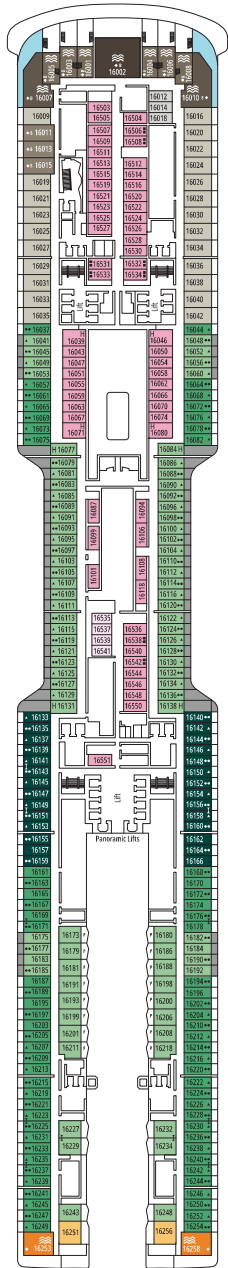

DECK 16
FORT-DE-FRANCE

DECK 18
BUENOS AIRES

DECK 21
SAN JUAN

DECK 22
OCHO RIOS