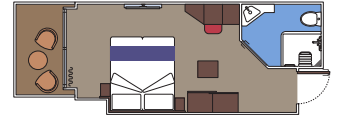

 Cabin size (m²)

 Balcony size (m²)

 Deck location

 Accommodating up to

BALCONY

INCLUDED FACILITIES

- Some cabins have balcony overlooking the Promenade
- Some cabins have partial view
- Sitting area with sofa
- Wardrobe
- Comfortable double bed which can be converted in two single beds (on request)
- Bathroom with shower and hairdryer
- Interactive TV, telephone, safe, minibar and air conditioning
- Wifi connection available (for a fee)

 ≈10
  11-19
  1

The images are representative only. Size, layout and furniture may vary (within the same cabin category).

 Cabin size (m²)

 Balcony size (m²)

 Deck location

 Accommodating up to

FACILITIES FOR GUESTS WITH DISABILITIES OR REDUCED MOBILITY

DELUXE BALCONY FOR GUEST WITH DISABILITIES OR REDUCED MOBILITY

MSC YACHT CLUB

Available in:

- › **MSC Yacht Club Deluxe Suite (YC1)**
cabin size ≈25m²; balcony size ≈5m²; deck 18

BALCONY

Available in:

- › **Premium Balcony Aurea (BGA)**
cabin size ≈17m²; balcony size ≈17-20m²; deck 9
- › **Balcony Aurea (BA)**
cabin size ≈18m²; balcony size ≈17m²; deck 12, 14
- › **Deluxe Balcony (BR3)**
cabin size ≈18m²; balcony size ≈17-18,4m²; deck 14-15
- › **Deluxe Balcony (BR2)**
cabin size ≈18m²; balcony size ≈18,4m²; deck 11-12
- › **Deluxe Balcony (BR1)**
cabin size ≈18m²; balcony size ≈17-18,4m²; deck 10
- › **Deluxe Balcony with partial view (BP)**
cabin size ≈18m²; balcony size ≈17-18,4m²; deck 16