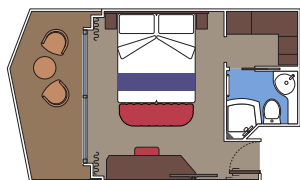

 Cabin size (m²)

 Balcony size (m²)

 Deck location

 Accommodating up to

BALCONY

INCLUDED FACILITIES

- Some cabins have balcony overlooking the Promenade
- Some cabins have partial view
- Sitting area with sofa
- Wardrobe
- Comfortable double bed which can be converted in two single beds (on request)
- Bathroom with shower and hairdryer
- Interactive TV, telephone, safe, minibar and air conditioning
- Wifi connection available (for a fee)

≈16
 ≈5
 12-14
 2

› Balcony with Promenade view

DELUXE BALCONY WITH PROMENADE VIEW

PR1

≈16
 ≈5
 10-11
 2

› Balcony with Promenade view

The images are representative only. Size, layout and furniture may vary (within the same cabin category).

Cabin size (m²)

Balcony size (m²)

Deck location

Accommodating up to

OCEAN VIEW

INCLUDED FACILITIES

- Window with sea view
- Comfortable double bed or single beds (on request)
- Bathroom with shower and hairdryer
- Interactive TV, telephone, safe, minibar and air conditioning
- Wifi connection available (for a fee)