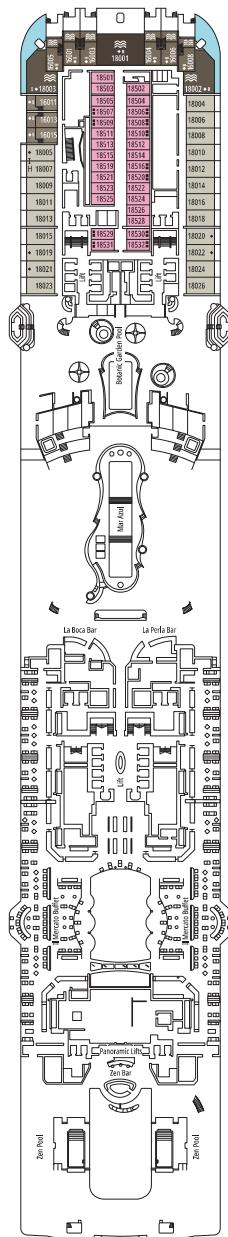

DECK 16
FORT-DE-FRANCE

DECK 18
BUENOS AIRES

DECK 21
SAN JUAN

DECK 22
OCHO RIOS