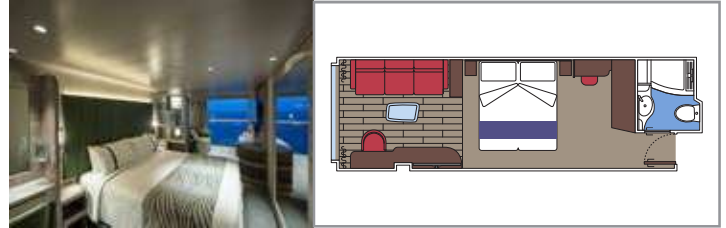

INFINITE OCEAN VIEW

VL1

≈20
10-11
4