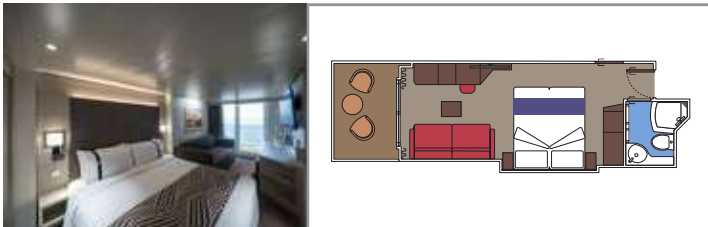

DELUXE BALCONY

BR2

≈17
≈3-10
11-12
4