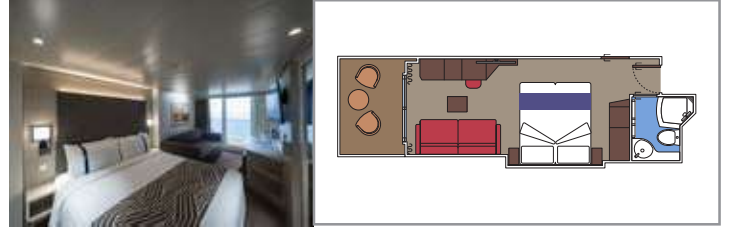

DELUXE BALCONY AUREA

BA

≈17
≈3-8
12-16
4