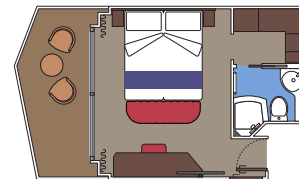

DELUXE BALCONY WITH PROMENADE & OCEAN VIEW

PV

≈16
≈5
9-15
2

› Balcony with Promenade and ocean view