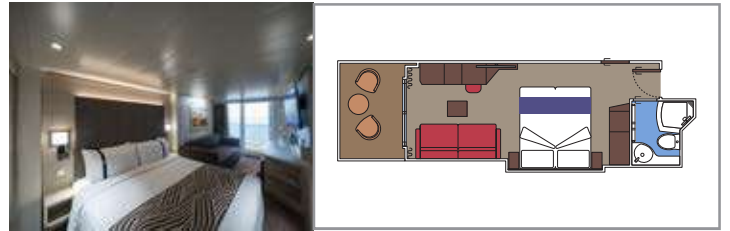

DELUXE BALCONY

BR3

≈17
≈3
14-15
4