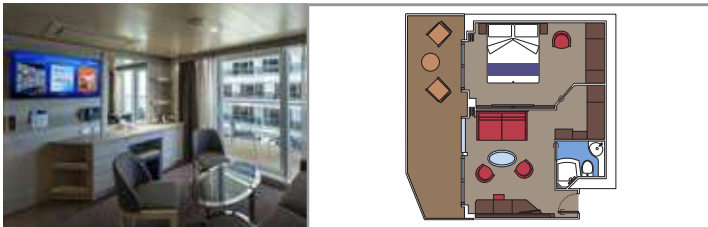

Cabin size (m²)

Balcony size (m²)

Deck location

Accommodating up to

SUITE AUREA

INCLUDED FACILITIES

- Some Suites have balcony with private whirlpool
- Some Suites have balcony overlooking the Promenade
- Some Suites have sitting area with double sofa bed
- Spacious wardrobe
- Comfortable double bed or single beds (on request)
- Bathroom with shower or bathtub and hairdryer
- Interactive TV, telephone, safe, minibar and air conditioning
- Wifi connection available (for a fee)

- > Premium balcony
- > Sitting area with double sofa bed

GRAND SUITE AUREA

SX

 ≈35
  ≈8-9
  9-10
  4

- > Balcony
- > Sitting area with double sofa bed

PREMIUM SUITE AUREA

SL1

 ≈25
  ≈4
  12-14
  6

- > Balcony

PREMIUM SUITE AUREA WITH PROMENADE & OCEAN VIEW

SLP

 ≈27
  ≈9
  11
  4

- > Balcony overlooking the Promenade
- > Sitting area with double sofa bed or separate living room with double sofa bed

JUNIOR SUITE AUREA WITH PROMENADE & OCEAN VIEW

SRP

 ≈20
  ≈7
  16
  2

- > Balcony with Promenade and ocean view
- > Sitting area with double sofa bed

The images are representative only. Size, layout and furniture may vary (within the same cabin category).