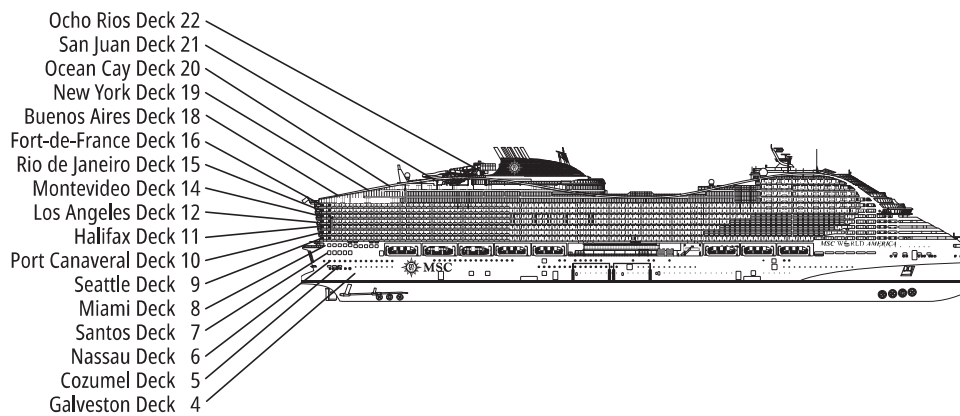

MSC WORLD AMERICA

TECHNICAL SHEET

TECHNICAL CHARACTERISTICS OF THE SHIP

MAR AZUL

TECHNICAL CHARACTERISTICS OF THE SHIP

GROSS TONNAGE	–
LENGTH / BEAM / HEIGHT	333,3 m / 47 m / 77,15 m
SURFACE AREA	38.400 m ² public areas
PUBLIC AREA RATIO	5,68 m ² per guest
DECKS	22, included 16 for guests
LIFTS	39, included 23 for guests (included 4 Panoramic Lifts)
VOLTAGE (IN CABIN)	230/110 volts
MAXIMUM SPEED	22,7 knots
STABILIZERS	Stabilised with 2 fins
NUMBER OF GUESTS	6.764
NUMBER OF CABINS	2.614, included 66 for guests with disabilities or reduced mobility
CREW MEMBERS	2.138
POOLS	7, included 1 with sliding roof and 1 for the MSC Yacht Club
WHIRLPOOLS	13 whirlpool baths included 1 for the MSC Yacht Club
ENVIRONMENTAL TECHNOLOGY	The third ship in the MSC Cruises fleet powered by Liquefied Natural Gas (LNG), one of the world's cleanest marine fuels at scale