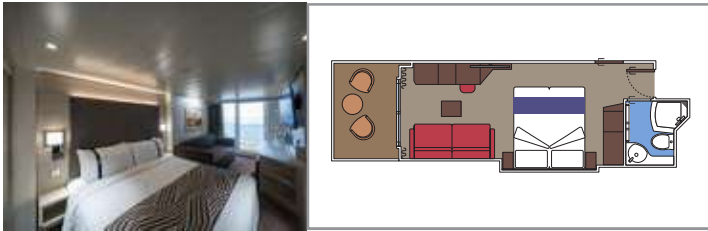

DELUXE BALCONY

BR4

≈17
≈3
16
4