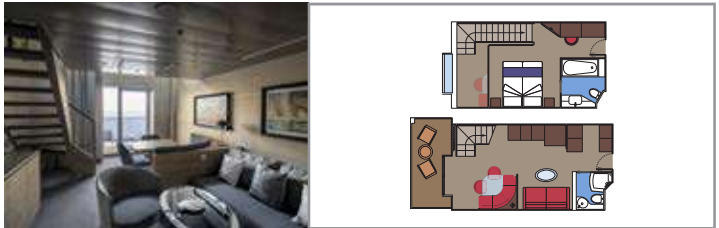

MSC YACHT CLUB DUPLEX SUITE YCD

≈46
≈6
16
4

- > Two-deck high Duplex Suite
- > **Level 1:**
  - > Balcony
  - > Open living/dining room with double sofa bed
  - > Bathroom with shower and hairdryer
- > **Level 2:**
  - > Master bedroom
  - > Bathroom with tub and hairdryer
  - > Spacious wardrobe