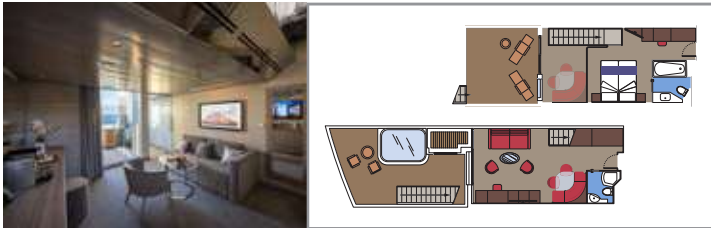

INCLUDED FACILITIES

- Luxury suites with premium interiors
- Some Suites have balcony with private whirlpool
- Spacious wardrobe
- Comfortable double bed or single beds (on request)
- Bathroom with large shower and/or bathtub
- Interactive TV, telephone, safe, minibar and air conditioning
- Wifi connection included

MSC YACHT CLUB DUPLEX SUITE WITH WHIRLPOOL BATH YJD

≈46
≈28-31
16
4

- > Two-deck high Duplex Suite
- > **Level 1:**
  - > Open living/dining room with Double sofa bed
  - > Bathroom with shower and hairdryer
- > **Balcony area:**
  - > Private sundeck
  - > Private whirlpool bath
  - > Dining table
- > **Level 2:**
  - > Master bedroom with comfortable double bed
  - > Bathroom with large tub and hairdryer
  - > Spacious wardrobe