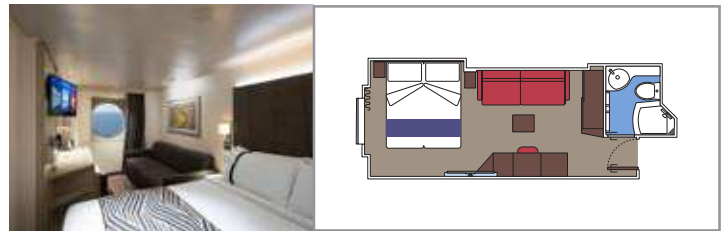

Cabin size (m²)

Balcony size (m²)

Deck location

Accommodating up to

SUITE AUREA

INCLUDED FACILITIES

- Some Suites have balcony with private whirlpool
- Some Suites have balcony overlooking the Promenade
- Some Suites have sitting area with double sofa bed
- Spacious wardrobe
- Comfortable double bed or single beds (on request)
- Bathroom with shower or bathtub and hairdryer
- Interactive TV, telephone, safe, minibar and air conditioning
- Wifi connection available (for a fee)

 Cabin size (m²)

 Balcony size (m²)

 Deck location

 Accommodating up to

BALCONY

INCLUDED FACILITIES

- Some cabins have balcony overlooking the Promenade
- Some cabins have partial view
- Sitting area with sofa
- Wardrobe
- Comfortable double bed which can be converted in two single beds (on request)
- Bathroom with shower and hairdryer
- Interactive TV, telephone, safe, minibar and air conditioning
- Wifi connection available (for a fee)

Cabin size (m²)

Balcony size (m²)

Deck location

Accommodating up to

OCEAN VIEW

INCLUDED FACILITIES

- Window with sea view
- Comfortable double bed or single beds (on request)
- Bathroom with shower and hairdryer
- Interactive TV, telephone, safe, minibar and air conditioning
- Wifi connection available (for a fee)

 ≈16
  10-12
  4

DELUXE OCEAN VIEW

OR1

 ≈15-16
  5-9
  4

STUDIO OCEAN VIEW

OS

 ≈12
  5-14
  1

The images are representative only. Size, layout and furniture may vary (within the same cabin category).