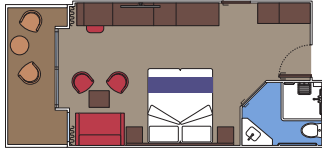

 ≈10
  11-19
  1

The images are representative only. Size, layout and furniture may vary (within the same cabin category).

 Cabin size (m²)

 Balcony size (m²)

 Deck location

 Accommodating up to

FACILITIES FOR GUESTS WITH DISABILITIES OR REDUCED MOBILITY

DELUXE BALCONY FOR GUEST WITH DISABILITIES OR REDUCED MOBILITY

MSC YACHT CLUB

Available in:

- › **MSC Yacht Club Deluxe Suite (YC1)**
cabin size ≈25m²; balcony size ≈5m²; deck 18

BALCONY

Available in:

- › **Premium Balcony Aurea (BGA)**
cabin size ≈17m²; balcony size ≈17-20m²; deck 9
- › **Balcony Aurea (BA)**
cabin size ≈18m²; balcony size ≈17m²; deck 12, 14
- › **Deluxe Balcony (BR3)**
cabin size ≈18m²; balcony size ≈17-18,4m²; deck 14-15
- › **Deluxe Balcony (BR2)**
cabin size ≈18m²; balcony size ≈18,4m²; deck 11-12
- › **Deluxe Balcony (BR1)**
cabin size ≈18m²; balcony size ≈17-18,4m²; deck 10
- › **Deluxe Balcony with partial view (BP)**
cabin size ≈18m²; balcony size ≈17-18,4m²; deck 16