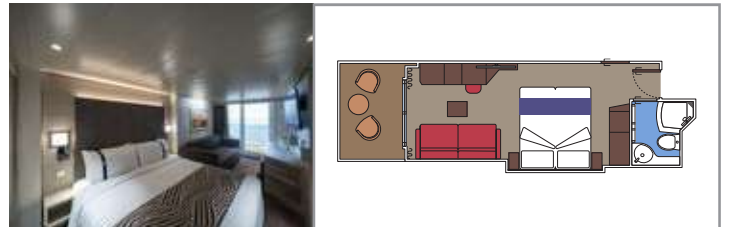

DELUXE BALCONY

BR1

≈17
≈3-8
9-10
4

The images are representative only. Size, layout and furniture may vary (within the same cabin category).

Cabin size (m²)

Balcony size (m²)

Deck location

Accommodating up to