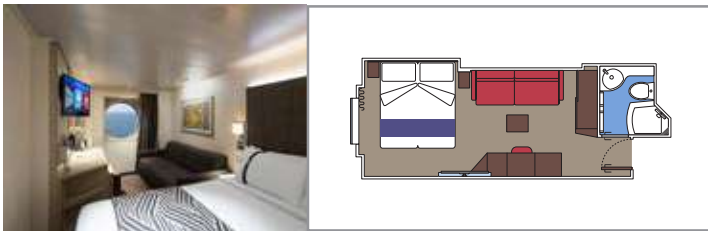

Cabin size (m²)

Balcony size (m²)

Deck location

Accommodating up to

SUITE AUREA

INCLUDED FACILITIES

- Some Suites have balcony with private whirlpool
- Some Suites have balcony overlooking the Promenade
- Some Suites have sitting area with double sofa bed
- Spacious wardrobe
- Comfortable double bed or single beds (on request)
- Bathroom with shower or bathtub and hairdryer
- Interactive TV, telephone, safe, minibar and air conditioning
- Wifi connection available (for a fee)

 Cabin size (m²)

 Balcony size (m²)

 Deck location

 Accommodating up to

BALCONY

INCLUDED FACILITIES

- Some cabins have balcony overlooking the Promenade
- Some cabins have partial view
- Sitting area with sofa
- Wardrobe
- Comfortable double bed which can be converted in two single beds (on request)
- Bathroom with shower and hairdryer
- Interactive TV, telephone, safe, minibar and air conditioning
- Wifi connection available (for a fee)

Cabin size (m²)

Balcony size (m²)

Deck location

Accommodating up to

OCEAN VIEW

INCLUDED FACILITIES

- Window with sea view
- Comfortable double bed or single beds (on request)
- Bathroom with shower and hairdryer
- Interactive TV, telephone, safe, minibar and air conditioning
- Wifi connection available (for a fee)

 ≈16
  10-12
  4

DELUXE OCEAN VIEW

OR1

 ≈15-16
  5-9
  4

STUDIO OCEAN VIEW

OS

 ≈12
  5-14
  1

The images are representative only. Size, layout and furniture may vary (within the same cabin category).