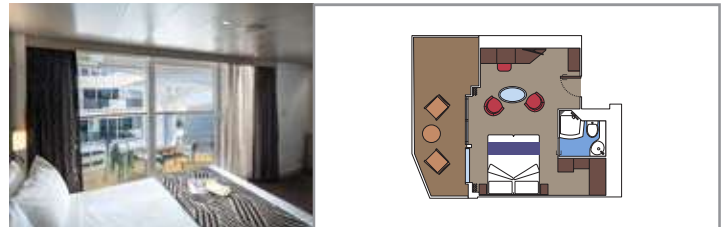

- > Premium balcony
- > Sitting area with double sofa bed

GRAND SUITE AUREA

SX

 ≈35
  ≈8-9
  9-10
  4

- > Balcony
- > Sitting area with double sofa bed

PREMIUM SUITE AUREA

SL1

 ≈25
  ≈4
  12-14
  6

- > Balcony

PREMIUM SUITE AUREA WITH PROMENADE & OCEAN VIEW

SLP

 ≈27
  ≈9
  11
  4

- > Balcony overlooking the Promenade
- > Sitting area with double sofa bed or separate living room with double sofa bed

JUNIOR SUITE AUREA WITH PROMENADE & OCEAN VIEW

SRP

 ≈20
  ≈7
  16
  2

- > Balcony with Promenade and ocean view
- > Sitting area with double sofa bed

The images are representative only. Size, layout and furniture may vary (within the same cabin category).

 Cabin size (m²)

 Balcony size (m²)

 Deck location

 Accommodating up to

BALCONY

INCLUDED FACILITIES

- Some cabins have balcony overlooking the Promenade
- Some cabins have partial view
- Sitting area with sofa
- Wardrobe
- Comfortable double bed which can be converted in two single beds (on request)
- Bathroom with shower and hairdryer
- Interactive TV, telephone, safe, minibar and air conditioning
- Wifi connection available (for a fee)