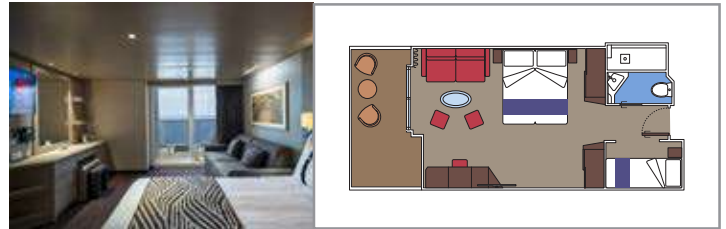

Cabin size (m²)

Balcony size (m²)

Deck location

Accommodating up to

SUITE AUREA

INCLUDED FACILITIES

- Some Suites have balcony with private whirlpool
- Some Suites have balcony overlooking the Promenade
- Some Suites have sitting area with double sofa bed
- Spacious wardrobe
- Comfortable double bed or single beds (on request)
- Bathroom with shower or bathtub and hairdryer
- Interactive TV, telephone, safe, minibar and air conditioning
- Wifi connection available (for a fee)

- > Premium balcony
- > Sitting area with double sofa bed

GRAND SUITE AUREA

SX

 ≈35
  ≈8-9
  9-10
  4

- > Balcony
- > Sitting area with double sofa bed

PREMIUM SUITE AUREA

SL1

 ≈25
  ≈4
  12-14
  6

SRP

 ≈20
  ≈7
  16
  2

- > Balcony with Promenade and ocean view
- > Sitting area with double sofa bed

The images are representative only. Size, layout and furniture may vary (within the same cabin category).

 Cabin size (m²)

 Balcony size (m²)

 Deck location

 Accommodating up to

BALCONY

INCLUDED FACILITIES

- Some cabins have balcony overlooking the Promenade
- Some cabins have partial view
- Sitting area with sofa
- Wardrobe
- Comfortable double bed which can be converted in two single beds (on request)
- Bathroom with shower and hairdryer
- Interactive TV, telephone, safe, minibar and air conditioning
- Wifi connection available (for a fee)