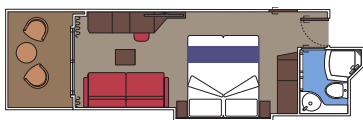

DELUXE BALCONY WITH PARTIAL VIEW

BP

≈17
≈3
15-16
4

› Balcony with partial view