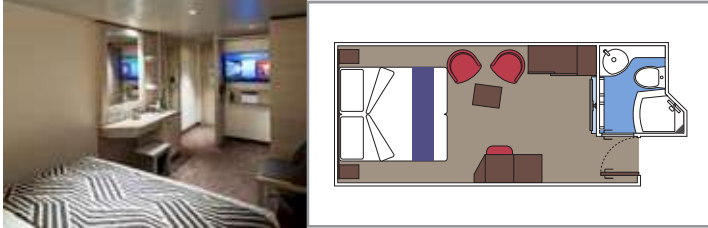

INTERIOR

INCLUDED FACILITIES

- Wardrobe
- Comfortable double bed which can be converted in two single beds (on request)
- Pullman beds for the 4 guests cabins
- Bathroom with shower and hairdryer
- Interactive TV, telephone, safe, minibar and air conditioning
- Wifi connection available (for a fee)

DELUXE INTERIOR

IR2

≈15
15-21
4