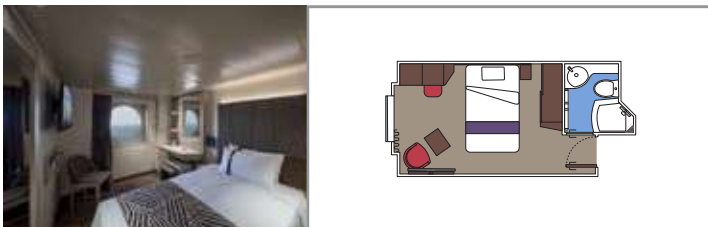

Cabin size (m²)

Balcony size (m²)

Deck location

Accommodating up to

SUITE AUREA

INCLUDED FACILITIES

- Some Suites have balcony with private whirlpool
- Some Suites have balcony overlooking the Promenade
- Some Suites have sitting area with double sofa bed
- Spacious wardrobe
- Comfortable double bed or single beds (on request)
- Bathroom with shower or bathtub and hairdryer
- Interactive TV, telephone, safe, minibar and air conditioning
- Wifi connection available (for a fee)

 Cabin size (m²)

 Balcony size (m²)

 Deck location

 Accommodating up to

BALCONY

INCLUDED FACILITIES

- Some cabins have balcony overlooking the Promenade
- Some cabins have partial view
- Sitting area with sofa
- Wardrobe
- Comfortable double bed which can be converted in two single beds (on request)
- Bathroom with shower and hairdryer
- Interactive TV, telephone, safe, minibar and air conditioning
- Wifi connection available (for a fee)

Cabin size (m²)

Balcony size (m²)

Deck location

Accommodating up to

OCEAN VIEW

INCLUDED FACILITIES

- Window with sea view
- Comfortable double bed or single beds (on request)
- Bathroom with shower and hairdryer
- Interactive TV, telephone, safe, minibar and air conditioning
- Wifi connection available (for a fee)

 ≈16
  10-12
  4

DELUXE OCEAN VIEW

OR1

 ≈15-16
  5-9
  4

STUDIO OCEAN VIEW

OS

 ≈12
  5-14
  1

The images are representative only. Size, layout and furniture may vary (within the same cabin category).