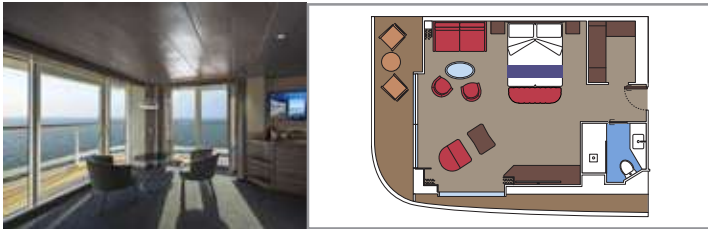

GRAND SUITE AUREA WITH TERRACE AND WHIRLPOOL

SXJ

 ≈35
  ≈37-46
  15-16
  4

- > Large balcony with private whirlpool bath
- > Sitting area with double sofa bed

GRAND SUITE AUREA WITH TERRACE

SXT

 ≈35
  ≈25-35
  11-14
  4

- > Premium balcony
- > Sitting area with double sofa bed

GRAND SUITE AUREA

SX

 ≈35
  ≈8-9
  9-10
  4

- > Balcony
- > Sitting area with double sofa bed

PREMIUM SUITE AUREA

SL1

 ≈25
  ≈4
  12-14
  6

- > Balcony

PREMIUM SUITE AUREA WITH PROMENADE & OCEAN VIEW

SLP

 ≈27
  ≈9
  11
  4

- > Balcony overlooking the Promenade
- > Sitting area with double sofa bed or separate living room with double sofa bed

JUNIOR SUITE AUREA WITH PROMENADE & OCEAN VIEW

SRP

 ≈20
  ≈7
  16
  2

- > Balcony with Promenade and ocean view
- > Sitting area with double sofa bed

The images are representative only. Size, layout and furniture may vary (within the same cabin category).