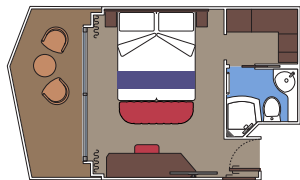

DELUXE BALCONY WITH PROMENADE VIEW

PR3

≈16
≈5
15-16
2

› Balcony with Promenade view