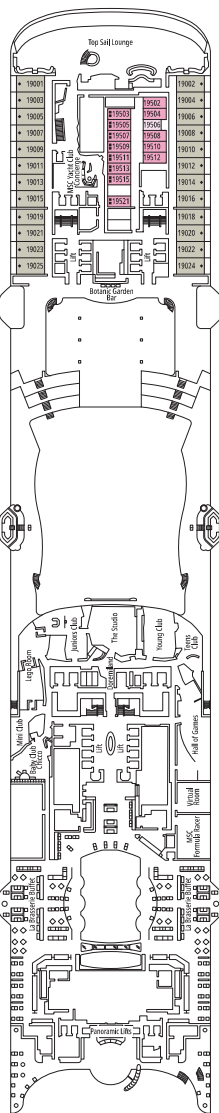

DECK 16
FORT-DE-FRANCE

DECK 18
BUENOS AIRES

DECK 21
SAN JUAN

DECK 22
OCHO RIOS