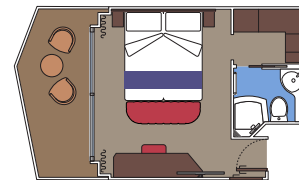

 Cabin size (m²)

 Balcony size (m²)

 Deck location

 Accommodating up to

BALCONY

INCLUDED FACILITIES

- Some cabins have balcony overlooking the Promenade
- Some cabins have partial view
- Sitting area with sofa
- Wardrobe
- Comfortable double bed which can be converted in two single beds (on request)
- Bathroom with shower and hairdryer
- Interactive TV, telephone, safe, minibar and air conditioning
- Wifi connection available (for a fee)

≈16
 ≈5
 12-14
 2

› Balcony with Promenade view

DELUXE BALCONY WITH PROMENADE VIEW

PR1

≈16
 ≈5
 10-11
 2

› Balcony with Promenade view

The images are representative only. Size, layout and furniture may vary (within the same cabin category).