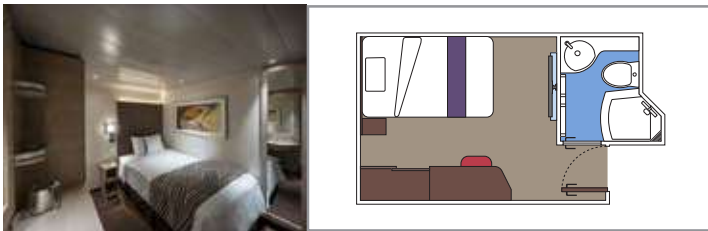

STUDIO INTERIOR

IS

≈10
11-19
1

The images are representative only. Size, layout and furniture may vary (within the same cabin category).

Cabin size (m²)

Balcony size (m²)

Deck location

Accommodating up to