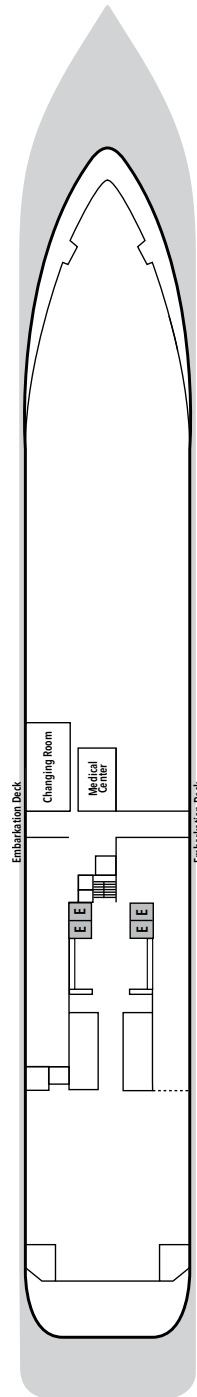

SILVER WIND – Deck Plans

Effective from November 2021

DECK 3

Changing Room
Medical Centre

DECK 4

The Restaurant
La Dame
Laundry

DECK 5

Dolce Vita
Boutique
Photo Studio
Lobby

DECK 6

The Show Lounge
Conference Room
Expedition Office
Reception
Future Cruise Manager

DECK 7

La Terrazza

DECK 8

Pool Deck
Pool Bar
The Grill
Panorama Lounge
Connoisseur's Corner

DECK 9

Fitness Centre
Beauty Spa
Observation Library
Jogging Track

SUITE CATEGORIES

- Owner's Suite ●
- Grand Suite ●
- Royal Suite ●
- Silver Suite ●
- Medallion Suite ●
- Deluxe Veranda Suite ●
- Classic Veranda Suite ●
- Vista Suite ●

SPECIFICATIONS

- Crew 239
- Officers International
- Guests 274
- Tonnage 17,400
- Length 514.14 Feet/156.7 Metres
- Width 70.62 Feet/21.5 Metres
- Speed 18 Knots
- Passenger Decks 7
- Connecting Suites ⇕
- 3rd Guest Capacity ▲
- Handicap Suites ♿
- 445, 447
- Built 1995
- Refurbished 2021
- Registry Bahamas
- Ice-class Rating 1C

Deckplans are for illustration purposes only and may be subject to change

Suite diagrams shown are for illustration purposes only and may vary from actual square footage. Please refer to suite specifications for square footage.