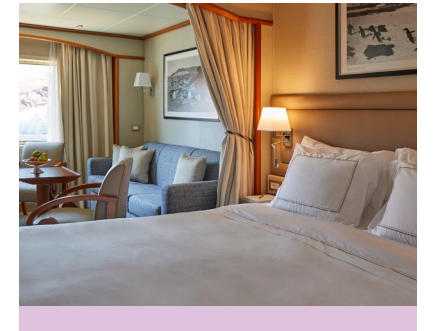

VISTA SUITE

Some Vista Suites accommodate three guests.

240 SQ. FT. / 22 M²
SUITE 738: 325 SQ. FT. / 30 M²

- Large picture window providing panoramic ocean views (Suites 421 to 447 only)
- One French balcony providing panoramic ocean views (Suite 738 only)
- Sitting area
- Twin beds or queen-sized bed
- Bathroom with walk-in shower
- Walk-in wardrobe with personal safe
- Vanity table with hair dryer
- Writing desk
- Flat-screen HD TVs
- Interactive Media Library
- Unlimited Standard Wifi

Images are intended as a general reference. Features, materials, finishes and layout may be different than shown.