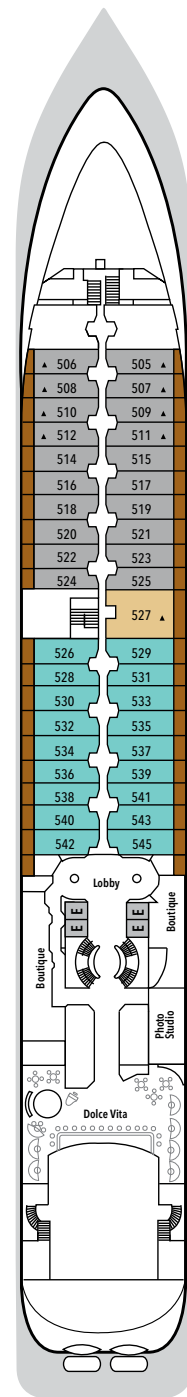

SILVER WIND – Deck Plans

Effective from November 2021

DECK 3

Changing Room
Medical Centre

DECK 4

The Restaurant
La Dame
Laundry

DECK 5

Dolce Vita
Boutique
Photo Studio
Lobby

DECK 6

The Show Lounge
Conference Room
Expedition Office
Reception
Future Cruise Manager

DECK 7

La Terrazza

DECK 8

Pool Deck
Pool Bar
The Grill
Panorama Lounge
Connoisseur's Corner

DECK 9

Fitness Centre
Beauty Spa
Observation Library
Jogging Track

SUITE CATEGORIES

- Owner's Suite ●
- Grand Suite ●
- Royal Suite ●
- Silver Suite ●
- Medallion Suite ●
- Deluxe Veranda Suite ●
- Classic Veranda Suite ●
- Vista Suite ●

SPECIFICATIONS

- Crew 239
- Officers International
- Guests 274
- Tonnage 17,400
- Length 514.14 Feet/156.7 Metres
- Width 70.62 Feet/21.5 Metres
- Speed 18 Knots
- Passenger Decks 7
- Connecting Suites ⇕
- 3rd Guest Capacity ▲
- Handicap Suites ♿
- 445, 447
- Built 1995
- Refurbished 2021
- Registry Bahamas
- Ice-class Rating 1C

Deckplans are for illustration purposes only and may be subject to change

Suite diagrams shown are for illustration purposes only and may vary from actual square footage. Please refer to suite specifications for square footage.