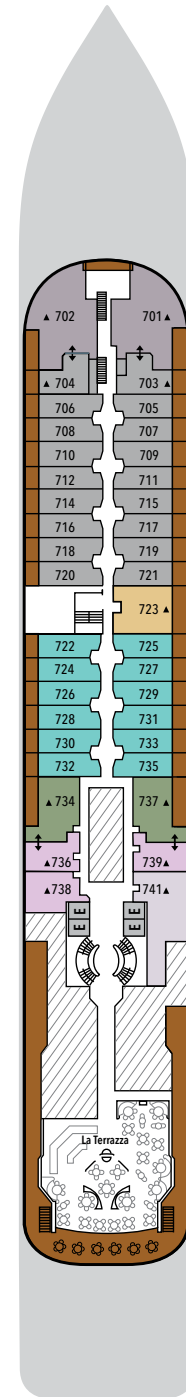

SILVER WIND – Deck Plans

Effective from November 2021

DECK 3

Changing Room
Medical Centre

DECK 4

The Restaurant
La Dame
Laundry

DECK 5

Dolce Vita
Boutique
Photo Studio
Lobby

DECK 6

The Show Lounge
Conference Room
Expedition Office
Reception
Future Cruise Manager

DECK 7

La Terrazza

DECK 8

Pool Deck
Pool Bar
The Grill
Panorama Lounge
Connoisseur's Corner

DECK 9

Fitness Centre
Beauty Spa
Observation Library
Jogging Track

SUITE CATEGORIES

- Owner's Suite ●
- Grand Suite ●
- Royal Suite ●
- Silver Suite ●
- Medallion Suite ●
- Deluxe Veranda Suite ●
- Classic Veranda Suite ●
- Vista Suite ●

SPECIFICATIONS

- Crew 239
- Officers International
- Guests 274
- Tonnage 17,400
- Length 514.14 Feet/156.7 Metres
- Width 70.62 Feet/21.5 Metres
- Speed 18 Knots
- Passenger Decks 7
- Connecting Suites ⇕
- 3rd Guest Capacity ▲
- Handicap Suites ♿
- 445, 447
- Built 1995
- Refurbished 2021
- Registry Bahamas
- Ice-class Rating 1C

Deckplans are for illustration purposes only and may be subject to change

Suite diagrams shown are for illustration purposes only and may vary from actual square footage. Please refer to suite specifications for square footage.