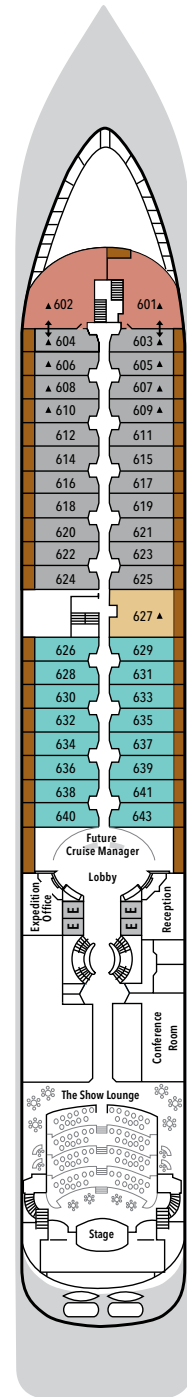

SILVER WIND – Deck Plans

Effective from November 2021

DECK 3

Changing Room
Medical Centre

DECK 4

The Restaurant
La Dame
Laundry

DECK 5

Dolce Vita
Boutique
Photo Studio
Lobby

DECK 6

The Show Lounge
Conference Room
Expedition Office
Reception
Future Cruise Manager

DECK 7

La Terrazza

DECK 8

Pool Deck
Pool Bar
The Grill
Panorama Lounge
Connoisseur's Corner

DECK 9

Fitness Centre
Beauty Spa
Observation Library
Jogging Track

SUITE CATEGORIES

- Owner's Suite ●
- Grand Suite ●
- Royal Suite ●
- Silver Suite ●
- Medallion Suite ●
- Deluxe Veranda Suite ●
- Classic Veranda Suite ●
- Vista Suite ●

SPECIFICATIONS

- Crew 239
- Officers International
- Guests 274
- Tonnage 17,400
- Length 514.14 Feet/156.7 Metres
- Width 70.62 Feet/21.5 Metres
- Speed 18 Knots
- Passenger Decks 7
- Connecting Suites ⇕
- 3rd Guest Capacity ▲
- Handicap Suites ♿
- 445, 447
- Built 1995
- Refurbished 2021
- Registry Bahamas
- Ice-class Rating 1C

Deckplans are for illustration purposes only and may be subject to change

Suite diagrams shown are for illustration purposes only and may vary from actual square footage. Please refer to suite specifications for square footage.