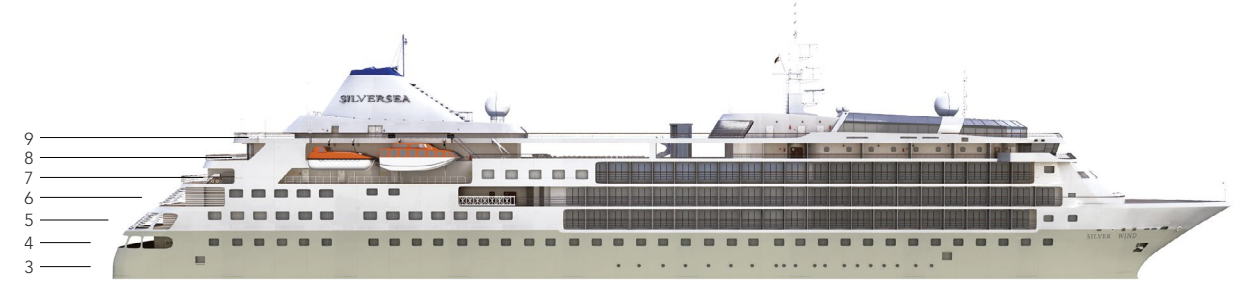

SILVER WIND – Deck Plans

Effective from November 2021

DECK 3

Changing Room
Medical Centre

DECK 4

The Restaurant
La Dame
Laundry

DECK 5

Dolce Vita
Boutique
Photo Studio
Lobby

SUITE CATEGORIES

- Owner's Suite ●
- Grand Suite ●
- Royal Suite ●
- Silver Suite ●
- Medallion Suite ●
- Deluxe Veranda Suite ●
- Classic Veranda Suite ●
- Vista Suite ●

SPECIFICATIONS

- Crew 239
- Officers International
- Guests 274
- Tonnage 17,400
- Length 514.14 Feet/156.7 Metres
- Width 70.62 Feet/21.5 Metres
- Speed 18 Knots
- Passenger Decks 7
- Connecting Suites ⇕
- 3rd Guest Capacity ▲
- Handicap Suites ♿
- 445, 447
- Built 1995
- Refurbished 2021
- Registry Bahamas
- Ice-class Rating 1C