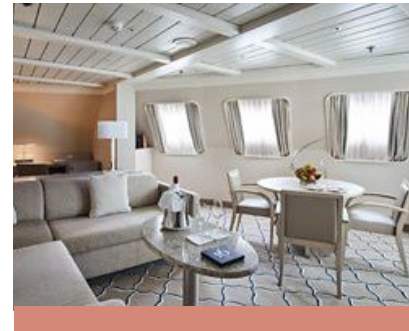

ROYAL SUITE

Available as a one-bedroom configuration or as two-bedrooms by adjoining with a Classic Veranda Suite.

1 BEDROOM: 736 SQ. FT. / 69 M²
INCLUDING VERANDA (126 SQ. FT. / 12 M²);

2 BEDROOM: 1,031 SQ. FT. / 96 M²
INCLUDING VERANDA (175 SQ. FT. / 16.5 M²)

- Large veranda with patio furniture and floor-to-ceiling glass doors; bedroom two has additional veranda
- Living room (with convertible sofa to accommodate an additional guest); bedroom two has additional sitting area
- Separate dining area
- Twin beds or queen-sized bed; bedroom two has additional twin beds or queen-sized bed
- Bathroom with whirlpool bath and walk-in shower; bedroom two has additional bathroom with walk-in shower
- Walk-in wardrobe(s) with personal safe
- Vanity table(s) with hair dryer
- Writing desk(s)
- Flat-screen HD TVs
- Interactive Media Library
- Sound system with bluetooth connectivity
- Espresso machine
- Unlimited Premium Wifi