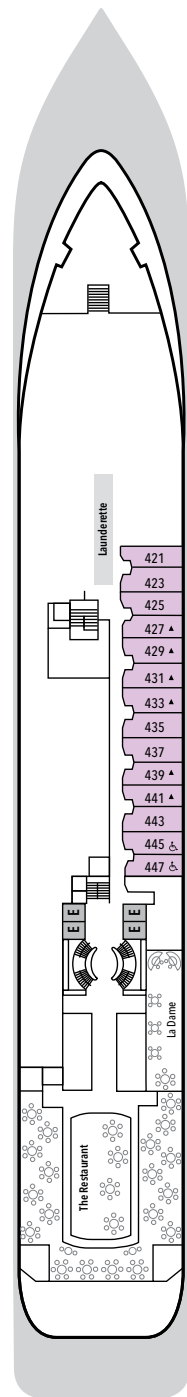

SILVER WIND – Deck Plans

Effective from November 2021

DECK 3

Changing Room
Medical Centre

DECK 4

The Restaurant
La Dame
Laundry

DECK 5

Dolce Vita
Boutique
Photo Studio
Lobby

DECK 6

The Show Lounge
Conference Room
Expedition Office
Reception
Future Cruise Manager

DECK 7

La Terrazza

DECK 8

Pool Deck
Pool Bar
The Grill
Panorama Lounge
Connoisseur's Corner

DECK 9

Fitness Centre
Beauty Spa
Observation Library
Jogging Track

SUITE CATEGORIES

- Owner's Suite ●
- Grand Suite ●
- Royal Suite ●
- Silver Suite ●
- Medallion Suite ●
- Deluxe Veranda Suite ●
- Classic Veranda Suite ●
- Vista Suite ●

SPECIFICATIONS

- Crew 239
- Officers International
- Guests 274
- Tonnage 17,400
- Length 514.14 Feet/156.7 Metres
- Width 70.62 Feet/21.5 Metres
- Speed 18 Knots
- Passenger Decks 7
- Connecting Suites ⇕
- 3rd Guest Capacity ▲
- Handicap Suites ♿
- 445, 447
- Built 1995
- Refurbished 2021
- Registry Bahamas
- Ice-class Rating 1C

Deckplans are for illustration purposes only and may be subject to change

Suite diagrams shown are for illustration purposes only and may vary from actual square footage. Please refer to suite specifications for square footage.