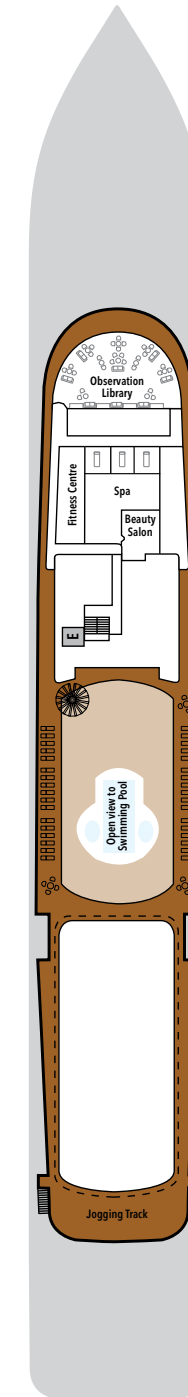

SILVER WIND – Deck Plans

Effective from November 2021

DECK 3

Changing Room
Medical Centre

DECK 4

The Restaurant
La Dame
Laundry

DECK 5

Dolce Vita
Boutique
Photo Studio
Lobby

DECK 6

The Show Lounge
Conference Room
Expedition Office
Reception
Future Cruise Manager

DECK 7

La Terrazza

DECK 8

Pool Deck
Pool Bar
The Grill
Panorama Lounge
Connoisseur's Corner

DECK 9

Fitness Centre
Beauty Spa
Observation Library
Jogging Track

SUITE CATEGORIES

- Owner's Suite ●
- Grand Suite ●
- Royal Suite ●
- Silver Suite ●
- Medallion Suite ●
- Deluxe Veranda Suite ●
- Classic Veranda Suite ●
- Vista Suite ●

SPECIFICATIONS

- Crew 239
- Officers International
- Guests 274
- Tonnage 17,400
- Length 514.14 Feet/156.7 Metres
- Width 70.62 Feet/21.5 Metres
- Speed 18 Knots
- Passenger Decks 7
- Connecting Suites ⇕
- 3rd Guest Capacity ▲
- Handicap Suites ♿
- 445, 447
- Built 1995
- Refurbished 2021
- Registry Bahamas
- Ice-class Rating 1C

Deckplans are for illustration purposes only and may be subject to change

Suite diagrams shown are for illustration purposes only and may vary from actual square footage. Please refer to suite specifications for square footage.