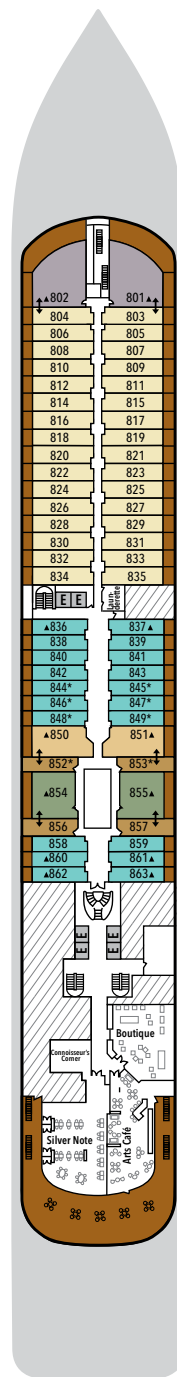

SILVER SPIRIT – Deck Plans

DECK 4

Indochine
Atlantide
Seishin
La Dame

DECK 5

Reception/
Guest Relations
Shore Concierge
Dolce Vita
Venetian Lounge
Conference Room
Future Cruise Sales

DECK 6

Zagara Beauty Spa
Fitness Centre

DECK 7

La Terrazza
Casino

DECK 8

Connoisseur's Corner
Boutique
Arts Café
Silver Note

DECK 9

Pool Deck
Pool Bar
The Grill
Card Room
Panorama Lounge

DECK 10

Jogging Track
Spaccanapoli

DECK 11

Observation
Library

SUITE CATEGORIES

- Owner's Suite ●
- Grand Suite ●
- Royal Suite ●
- Silver Suite ●
- Deluxe Veranda Suite ●
- Superior Veranda Suite ●
- Classic Veranda Suite ●
- Panorama Suite ●
- Vista Suite ●

SPECIFICATIONS

- Crew 411
- Officers International
- Guests 608
- Tonnage 39,519
- Length 691 Feet/210.7 Metres
- Width 87 Feet/26.5 Metres
- Speed 19.5 Knots
- Passenger Decks 8
- 3rd Guest Capacity ▲
- Large Walk-in rain shower *
- Connecting Suites ⇕
- Wheelchair Accessible Suites ♿
- 530, 531, 532, 533
- Built 2009
- Refurbished 2018
- Registry Bahamas