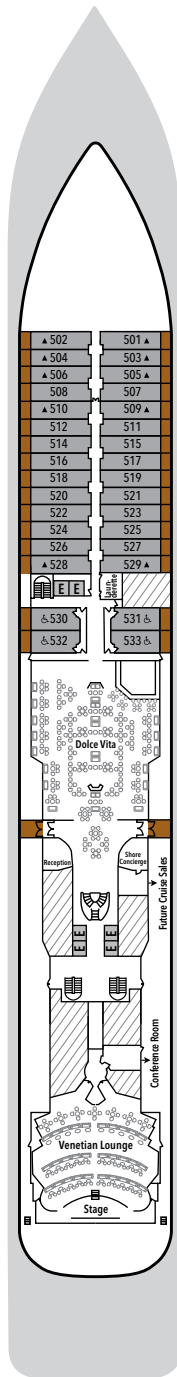

SILVER SPIRIT – Deck Plans

DECK 4

Indochine
Atlantide
Seishin
La Dame

DECK 5

Reception/
Guest Relations
Shore Concierge
Dolce Vita
Venetian Lounge
Conference Room
Future Cruise Sales

DECK 6

Zagara Beauty Spa
Fitness Centre

DECK 7

La Terrazza
Casino

DECK 8

Connoisseur's Corner
Boutique
Arts Café
Silver Note

DECK 9

Pool Deck
Pool Bar
The Grill
Card Room
Panorama Lounge

DECK 10

Jogging Track
Spaccanapoli

DECK 11

Observation
Library

SUITE CATEGORIES

- Owner's Suite ●
- Grand Suite ●
- Royal Suite ●
- Silver Suite ●
- Deluxe Veranda Suite ●
- Superior Veranda Suite ●
- Classic Veranda Suite ●
- Panorama Suite ●
- Vista Suite ●

SPECIFICATIONS

- Crew 411
- Officers International
- Guests 608
- Tonnage 39,519
- Length 691 Feet/210.7 Metres
- Width 87 Feet/26.5 Metres
- Speed 19.5 Knots
- Passenger Decks 8
- 3rd Guest Capacity ▲
- Large Walk-in rain shower *
- Connecting Suites ⇕
- Wheelchair Accessible Suites ♿
- 530, 531, 532, 533
- Built 2009
- Refurbished 2018
- Registry Bahamas