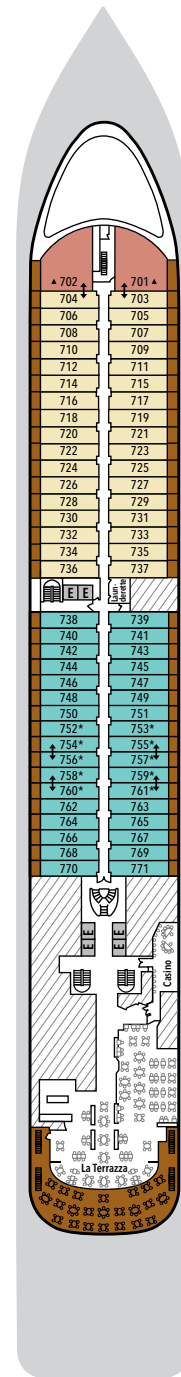

SILVER SPIRIT – Deck Plans

DECK 4

Indochine
Atlantide
Seishin
La Dame

DECK 5

Reception/
Guest Relations
Shore Concierge
Dolce Vita
Venetian Lounge
Conference Room
Future Cruise Sales

DECK 6

Zagara Beauty Spa
Fitness Centre

DECK 7

La Terrazza
Casino

DECK 8

Connoisseur's Corner
Boutique
Arts Café
Silver Note

DECK 9

Pool Deck
Pool Bar
The Grill
Card Room
Panorama Lounge

DECK 10

Jogging Track
Spaccanapoli

DECK 11

Observation
Library

SUITE CATEGORIES

- Owner's Suite ●
- Grand Suite ●
- Royal Suite ●
- Silver Suite ●
- Deluxe Veranda Suite ●
- Superior Veranda Suite ●
- Classic Veranda Suite ●
- Panorama Suite ●
- Vista Suite ●

SPECIFICATIONS

- Crew 411
- Officers International
- Guests 608
- Tonnage 39,519
- Length 691 Feet/210.7 Metres
- Width 87 Feet/26.5 Metres
- Speed 19.5 Knots
- Passenger Decks 8
- 3rd Guest Capacity ▲
- Large Walk-in rain shower *
- Connecting Suites ⇕
- Wheelchair Accessible Suites ♿
- 530, 531, 532, 533
- Built 2009
- Refurbished 2018
- Registry Bahamas