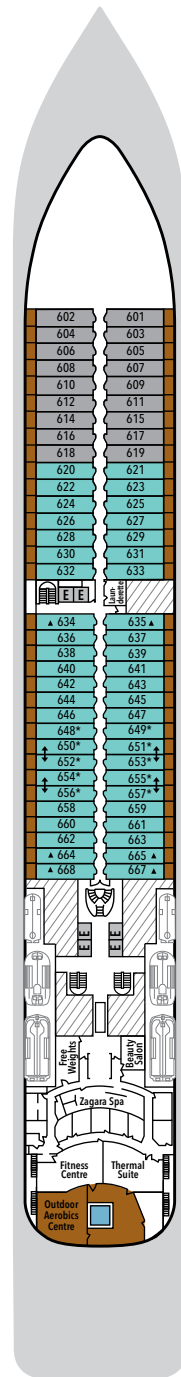

SILVER SPIRIT – Deck Plans

DECK 4

Indochine
Atlantide
Seishin
La Dame

DECK 5

Reception/
Guest Relations
Shore Concierge
Dolce Vita
Venetian Lounge
Conference Room
Future Cruise Sales

DECK 6

Zagara Beauty Spa
Fitness Centre

DECK 7

La Terrazza
Casino

DECK 8

Connoisseur's Corner
Boutique
Arts Café
Silver Note

DECK 9

Pool Deck
Pool Bar
The Grill
Card Room
Panorama Lounge

DECK 10

Jogging Track
Spaccanapoli

DECK 11

Observation
Library

SUITE CATEGORIES

- Owner's Suite ●
- Grand Suite ●
- Royal Suite ●
- Silver Suite ●
- Deluxe Veranda Suite ●
- Superior Veranda Suite ●
- Classic Veranda Suite ●
- Panorama Suite ●
- Vista Suite ●

SPECIFICATIONS

- Crew 411
- Officers International
- Guests 608
- Tonnage 39,519
- Length 691 Feet/210.7 Metres
- Width 87 Feet/26.5 Metres
- Speed 19.5 Knots
- Passenger Decks 8
- 3rd Guest Capacity ▲
- Large Walk-in rain shower *
- Connecting Suites ⇕
- Wheelchair Accessible Suites ♿
- 530, 531, 532, 533
- Built 2009
- Refurbished 2018
- Registry Bahamas