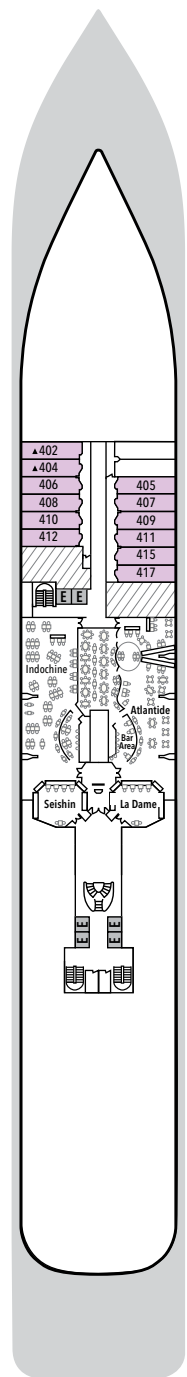

SILVER SPIRIT – Deck Plans

DECK 4

Indochine
Atlantide
Seishin
La Dame

DECK 5

Reception/
Guest Relations
Shore Concierge
Dolce Vita
Venetian Lounge
Conference Room
Future Cruise Sales

DECK 6

Zagara Beauty Spa
Fitness Centre

DECK 7

La Terrazza
Casino

DECK 8

Connoisseur's Corner
Boutique
Arts Café
Silver Note

DECK 9

Pool Deck
Pool Bar
The Grill
Card Room
Panorama Lounge

DECK 10

Jogging Track
Spaccanapoli

DECK 11

Observation
Library

SUITE CATEGORIES

- Owner's Suite ●
- Grand Suite ●
- Royal Suite ●
- Silver Suite ●
- Deluxe Veranda Suite ●
- Superior Veranda Suite ●
- Classic Veranda Suite ●
- Panorama Suite ●
- Vista Suite ●

SPECIFICATIONS

- Crew 411
- Officers International
- Guests 608
- Tonnage 39,519
- Length 691 Feet/210.7 Metres
- Width 87 Feet/26.5 Metres
- Speed 19.5 Knots
- Passenger Decks 8
- 3rd Guest Capacity ▲
- Large Walk-in rain shower *
- Connecting Suites ⇕
- Wheelchair Accessible Suites ♿
- 530, 531, 532, 533
- Built 2009
- Refurbished 2018
- Registry Bahamas