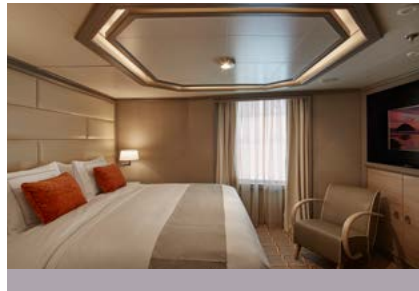

SILVER SPIRIT – Suite Diagrams

All suites feature:

- Butler service
- Refrigerator and bar setup stocked with your preferences
- Plush bathrobes
- Pillow menu
- Luxury bath amenities
- Complimentary Wifi for all suites
- Umbrella
- Hair dryer
- Wall mounted USB-C mobile device chargers
- Direct-dial telephone(s)
- Interactive Media Library
- Champagne on arrival

- Large veranda with patio furniture and floor-to-ceiling glass doors; bedroom two has additional large picture window
- Living room with sitting area; bedroom two has additional sitting area
- Separate dining area
- Twin beds or king-sized bed; bedroom two has additional twin beds or queen-sized bed
- Marble bathroom with double vanity, separate shower and full-sized bath, plus a powder room; bedroom two has additional marble bathroom with full-sized bath, separate shower
- Luxury beds mattresses
- Walk-in wardrobe(s) with personal safe
- Vanity table(s)
- Writing desk(s)
- One 55" / 140 cm and one 40" / 102 cm flat-screen HD TVs in main suite, plus one 40" / 102 cm flat-screen HD TV in bedroom two
- Sound System with Bluetooth connectivity
- Espresso machine
- Unlimited Premium Wifi

- Large veranda with patio furniture and floor-to-ceiling glass doors; bedroom two has additional veranda
- Living room with convertible sofa to accommodate an additional guest
- Sitting area; bedroom two has additional sitting area
- Separate dining area
- Twin beds or king-sized bed; bedroom two has additional twin beds or queen-sized bed
- Marble bathroom with double vanity, separate shower and full-sized bath, plus a powder room; bedroom two has additional marble bathroom with full-sized bath, separate shower
- Luxury beds mattresses
- Walk-in wardrobe(s) with personal safe
- Vanity table(s)
- Writing desk(s)
- One 55" / 140 cm and one 40" / 102 cm flat-screen HD TVs in main suite, plus one 40" / 102 cm flat-screen HD TV in bedroom two
- Sound System with Bluetooth connectivity
- Espresso machine
- Unlimited Premium Wifi