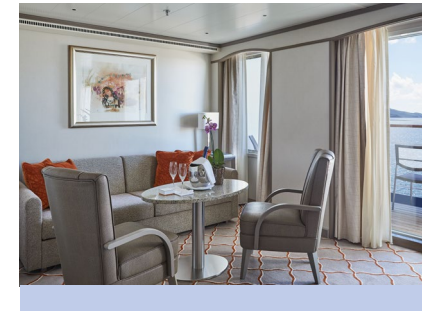

SILVER SUITE

Silver Suites accommodate three guests.

653-701 SQ. FT. / 61-65 M²
INCLUDING VERANDA (110-123 SQ. FT. / 10-11 M²)

- Veranda with patio furniture and floor-to-ceiling glass doors
- Living room (with convertible sofa to accommodate an additional guest)
- Sitting area
- Separate dining area
- Twin beds or queen-sized bed
- Marble bathroom with double vanity, separate shower and full-sized whirlpool bath
- Walk-in wardrobe with personal safe
- Vanity table with hair dryer
- Writing desk
- 32" / 81 cm flat-screen television(s) with Interactive Media Library
- Bose® Sound system with bluetooth connectivity
- Unlimited Premium Wifi
- Illy® espresso machine