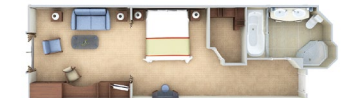

Images are intended as a general reference. Features, materials, finishes and layout may be different than shown.