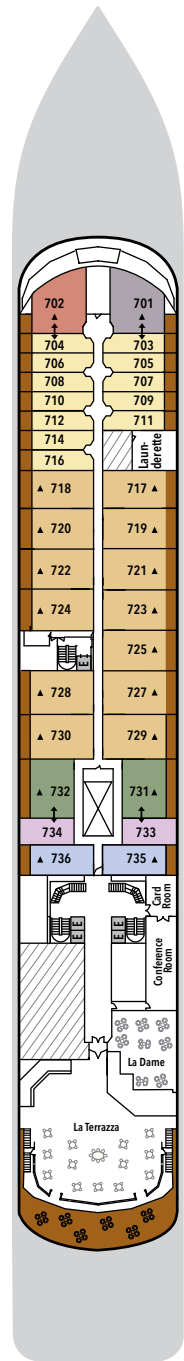

SILVER SHADOW – Deck Plans

Effective from December 4, 2020

DECK 4
The Restaurant

DECK 5
Boutiques
Atrium
Arts Café
Future Cruise Sales
Reception/Guest Relations
Shore Concierge

DECK 6
The Show Lounge

DECK 7
La Terrazza
La Dame
Conference/Card Room

DECK 8
Pool Deck
Pool Bar
The Grill
Connoisseur's Corner
Connoisseur's Corner
Outdoor area
Casino
Panorama Lounge

DECK 9
Jogging Track

DECK 10
Fitness Centre
Zagara Beauty Spa
Observation Library

SUITE CATEGORIES

- Owner's Suite ●
- Grand Suite ●
- Royal Suite ●
- Silver Suite ●
- Medallion Suite ●
- Deluxe Veranda Suite ●
- Superior Veranda Suite ●
- Classic Veranda Suite ●
- Vista Suite ●

SPECIFICATIONS

- Crew 302
- Officers International
- Guests 392
- Tonnage 28,258
- Length 610 Feet/186 Metres
- Width 81.8 Feet/24.9 Metres
- Speed 18.5 Knots
- Passenger Decks 7
- 3rd Guest Capacity ▲
- Connecting Suites ⇕
- 416/418, 511/515, 516/518, 616/618, 731/733, 732/734
- Handicap Suites ♿
- 535,537
- Refurbishment 2019
- Registry Bahamas

Deckplans are for illustration purposes only and may be subject to change

Suite diagrams shown are for illustration purposes only and may vary from actual square footage. Please refer to suite specifications for square footage.