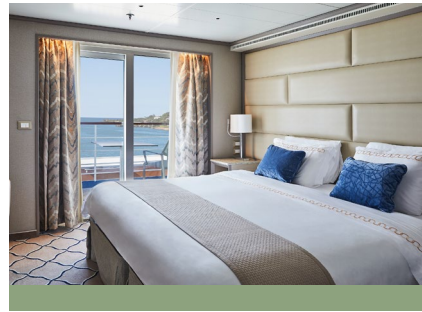

SILVER SHADOW – Suite Diagrams

All suites feature:

- Butler service
- Refrigerator and bar setup stocked with your preferences
- Pillow menu
- Luxury bath amenities
- Plush bathrobe and slippers
- Personalised stationery
- Umbrella
- Complimentary Wifi for all suites
- Direct-dial telephone(s)
- Champagne on arrival

OWNER'S SUITE

Available as a one-bedroom configuration or as bedroom twos (as illustrated) by adjoining with a Vista Suite.

ONE BEDROOM: 919 SQ. FT. / 85 M²
INCLUDING VERANDA (220 SQ. FT. / 20 M²);

TWO BEDROOM: 1,264 SQ. FT. / 117 M²
INCLUDING VERANDA (220 SQ. FT. / 20 M²)

- Large veranda with patio furniture and floor-to-ceiling glass doors; bedroom two has additional large picture window
- Living room with sitting area; bedroom two has additional sitting area
- Separate dining area and bar
- Twin beds or queen-sized bed; bedroom two has additional twin beds or queen-sized bed
- Marble bathroom with double vanity, separate shower and full-sized whirlpool bath, plus a powder room; bedroom two has additional marble bathroom with full-sized bath
- Walk-in wardrobe(s) with personal safe
- Vanity table(s) with hair dryer
- Writing desk(s)
- 32" / 81 cm flat-screen television(s) with Interactive Media Library
- Bose® Sound system with bluetooth connectivity
- Unlimited Premium Wifi
- Illy® espresso machine