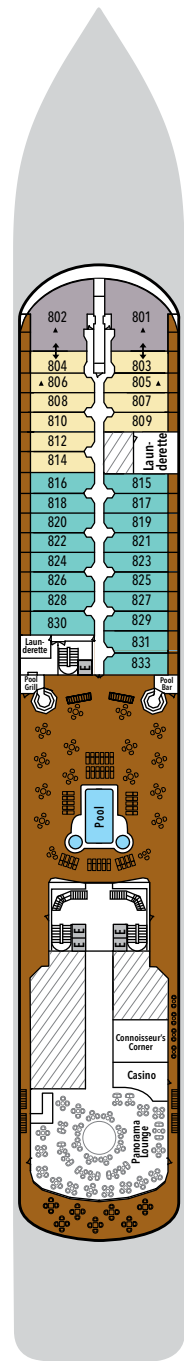

SILVER SHADOW – Deck Plans

Effective from December 4, 2020

DECK 4
The Restaurant

DECK 5
Boutiques
Atrium
Arts Café
Future Cruise Sales
Reception/Guest Relations
Shore Concierge

DECK 6
The Show Lounge

DECK 7
La Terrazza
La Dame
Conference/Card Room

DECK 8
Pool Deck
Pool Bar
The Grill
Connoisseur's Corner
Connoisseur's Corner
Outdoor area
Casino
Panorama Lounge

DECK 9
Jogging Track

DECK 10
Fitness Centre
Zagara Beauty Spa
Observation Library

SUITE CATEGORIES

- Owner's Suite ●
- Grand Suite ●
- Royal Suite ●
- Silver Suite ●
- Medallion Suite ●
- Deluxe Veranda Suite ●
- Superior Veranda Suite ●
- Classic Veranda Suite ●
- Vista Suite ●

SPECIFICATIONS

- Crew 302
- Officers International
- Guests 392
- Tonnage 28,258
- Length 610 Feet/186 Metres
- Width 81.8 Feet/24.9 Metres
- Speed 18.5 Knots
- Passenger Decks 7
- 3rd Guest Capacity ▲
- Connecting Suites ⇕
- 416/418, 511/515, 516/518, 616/618, 731/733, 732/734
- Handicap Suites ♿
- 535,537
- Refurbishment 2019
- Registry Bahamas

Deckplans are for illustration purposes only and may be subject to change

Suite diagrams shown are for illustration purposes only and may vary from actual square footage. Please refer to suite specifications for square footage.