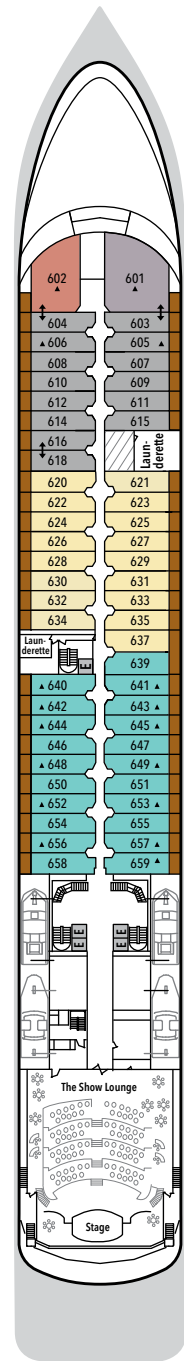

SILVER SHADOW – Deck Plans

Effective from December 4, 2020

DECK 4
The Restaurant

DECK 5
Boutiques
Atrium
Arts Café
Future Cruise Sales
Reception/Guest Relations
Shore Concierge

DECK 6
The Show Lounge

DECK 7
La Terrazza
La Dame
Conference/Card Room

DECK 8
Pool Deck
Pool Bar
The Grill
Connoisseur's Corner
Connoisseur's Corner
Outdoor area
Casino
Panorama Lounge

DECK 9
Jogging Track

DECK 10
Fitness Centre
Zagara Beauty Spa
Observation Library

SUITE CATEGORIES

- Owner's Suite ●
- Grand Suite ●
- Royal Suite ●
- Silver Suite ●
- Medallion Suite ●
- Deluxe Veranda Suite ●
- Superior Veranda Suite ●
- Classic Veranda Suite ●
- Vista Suite ●

SPECIFICATIONS

- Crew 302
- Officers International
- Guests 392
- Tonnage 28,258
- Length 610 Feet/186 Metres
- Width 81.8 Feet/24.9 Metres
- Speed 18.5 Knots
- Passenger Decks 7
- 3rd Guest Capacity ▲
- Connecting Suites ⇕
- 416/418, 511/515, 516/518, 616/618, 731/733, 732/734
- Handicap Suites ♿
- 535,537
- Refurbishment 2019
- Registry Bahamas

Deckplans are for illustration purposes only and may be subject to change

Suite diagrams shown are for illustration purposes only and may vary from actual square footage. Please refer to suite specifications for square footage.