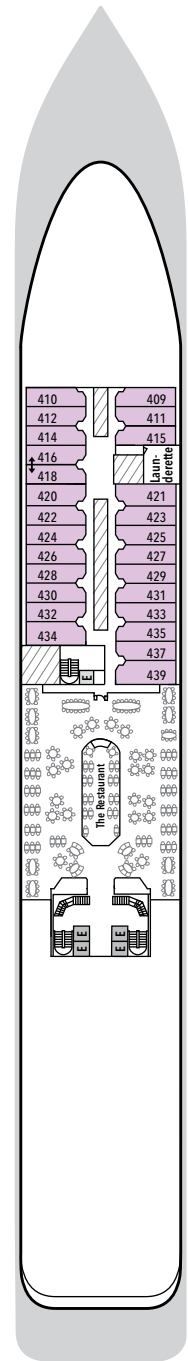

SILVER SHADOW – Deck Plans

Effective from December 4, 2020

DECK 4
The Restaurant

DECK 5
Boutiques
Atrium
Arts Café
Future Cruise Sales
Reception/Guest Relations
Shore Concierge

DECK 6
The Show Lounge

DECK 7
La Terrazza
La Dame
Conference/Card Room

DECK 8
Pool Deck
Pool Bar
The Grill
Connoisseur's Corner
Connoisseur's Corner
Outdoor area
Casino
Panorama Lounge

DECK 9
Jogging Track

DECK 10
Fitness Centre
Zagara Beauty Spa
Observation Library

SUITE CATEGORIES

- Owner's Suite ●
- Grand Suite ●
- Royal Suite ●
- Silver Suite ●
- Medallion Suite ●
- Deluxe Veranda Suite ●
- Superior Veranda Suite ●
- Classic Veranda Suite ●
- Vista Suite ●

SPECIFICATIONS

- Crew 302
- Officers International
- Guests 392
- Tonnage 28,258
- Length 610 Feet/186 Metres
- Width 81.8 Feet/24.9 Metres
- Speed 18.5 Knots
- Passenger Decks 7
- 3rd Guest Capacity ▲
- Connecting Suites ⇕
- 416/418, 511/515, 516/518, 616/618, 731/733, 732/734
- Handicap Suites ♿
- 535,537
- Refurbishment 2019
- Registry Bahamas

Deckplans are for illustration purposes only and may be subject to change

Suite diagrams shown are for illustration purposes only and may vary from actual square footage. Please refer to suite specifications for square footage.