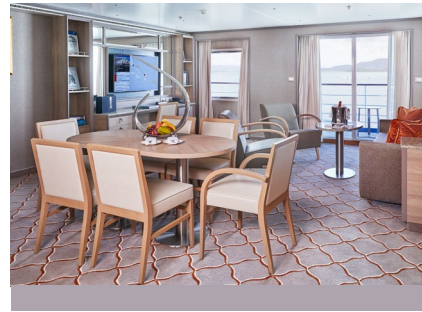

- Large veranda with patio furniture and floor-to-ceiling glass doors; bedroom two has additional large picture window
- Living room with sitting area; bedroom two has additional sitting area
- Separate dining area and bar
- Twin beds or queen-sized bed; bedroom two has additional twin beds or queen-sized bed
- Marble bathroom with double vanity, separate shower and full-sized whirlpool bath, plus a powder room; bedroom two has additional marble bathroom with full-sized bath
- Walk-in wardrobe(s) with personal safe
- Vanity table(s) with hair dryer
- Writing desk(s)
- 32" / 81 cm flat-screen television(s) with Interactive Media Library
- Bose® Sound system with bluetooth connectivity
- Unlimited Premium Wifi
- Illy® espresso machine