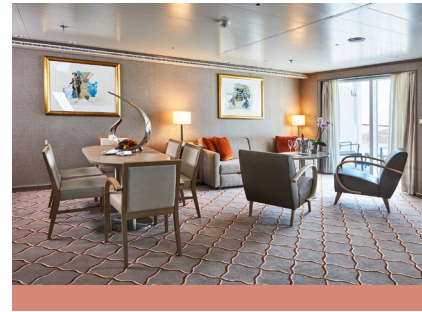

ROYAL SUITE

Available as a one-bedroom configuration or as bedroom twos (as illustrated) by adjoining with a Veranda Suite.

ONE BEDROOM: 967-1,007 SQ. FT. / 90-94 M²
INCLUDING VERANDA (110-116 SQ. FT. / 10-11 M²);

TWO BEDROOM: 1,312-1,352 SQ. FT. / 122-126 M²
INCLUDING VERANDA (170-176 SQ. FT. / 16-17 M²)

- Large veranda with patio furniture and floor-to-ceiling glass doors; bedroom two has additional veranda
- Living room with sitting area; bedroom two has additional sitting area
- Separate dining area and bar
- Twin beds or queen-sized bed; bedroom two has additional twin beds or queen-sized bed
- Marble bathroom with double vanity, separate shower and full-sized whirlpool bath, plus a powder room; bedroom two has additional marble bathroom with full-sized bath
- Walk-in wardrobe(s) with personal safe
- Vanity table(s) with hair dryer
- Writing desk(s)
- 32" / 81 cm flat-screen television(s) with Interactive Media Library
- Bose® Sound system with bluetooth connectivity
- Unlimited Premium Wifi
- Illy® espresso machine