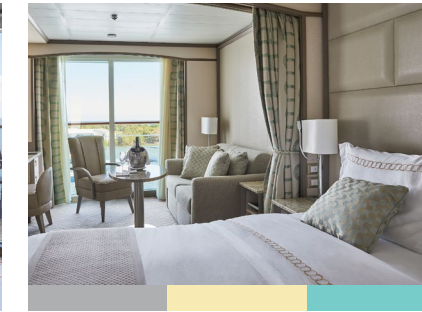

DELUXE VERANDA SUITE SUPERIOR VERANDA SUITE CLASSIC VERANDA SUITE

Veranda Suites 605, 606, 640-645, 648, 649, 652, 653, 656 and 657 accommodate three guests. Deluxe Verandas offer preferred central location with identical accommodations to Classic and Superior Verandas.

345 SQ. FT. / 32 M²
INCLUDING VERANDA (60 SQ. FT. / 6 M²)

- Veranda with patio furniture and floor-to-ceiling glass doors
- Sitting area
- Twin beds or queen-sized bed
- Marble bathroom with double vanity, full-sized bath, separate shower
- Walk-in wardrobe with personal safe
- Vanity table with hair dryer
- Writing desk
- 32" / 81 cm flat-screen television with Interactive Media Library
- Unlimited Standard Wifi