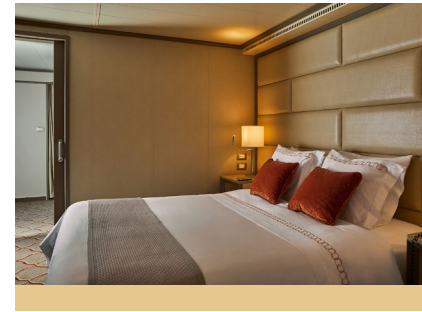

SILVER SUITE

Silver Suites accommodate three guests.

653-701 SQ. FT. / 61-65 M²
INCLUDING VERANDA (110-123 SQ. FT. / 10-11 M²)

- Veranda with patio furniture and floor-to-ceiling glass doors
- Living room (with convertible sofa to accommodate an additional guest)
- Sitting area
- Separate dining area
- Twin beds or queen-sized bed
- Marble bathroom with double vanity, separate shower and full-sized whirlpool bath
- Walk-in wardrobe with personal safe
- Vanity table with hair dryer
- Writing desk
- 32" / 81 cm flat-screen television(s) with Interactive Media Library
- Bose® Sound system with bluetooth connectivity
- Unlimited Premium Wifi
- Illy® espresso machine