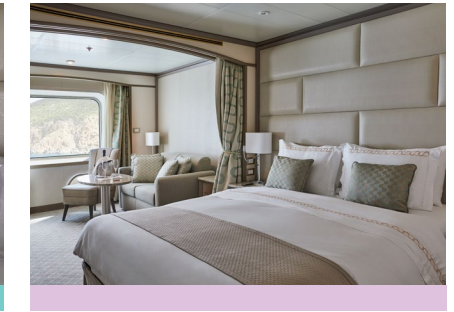

VISTA SUITE

287 SQ. FT. / 27 M²

- Large picture window providing panoramic ocean views (Vista Suite)
- Sitting area
- Twin beds or queen-sized bed
- Marble bathroom with double vanity, full-sized bath, separate shower
- Walk-in wardrobe with personal safe
- Vanity table with hair dryer
- Writing desk
- 32" / 81 cm flat-screen television with Interactive Media Library
- Unlimited Standard Wifi

Images are intended as a general reference. Features, materials, finishes and layout may be different than shown.