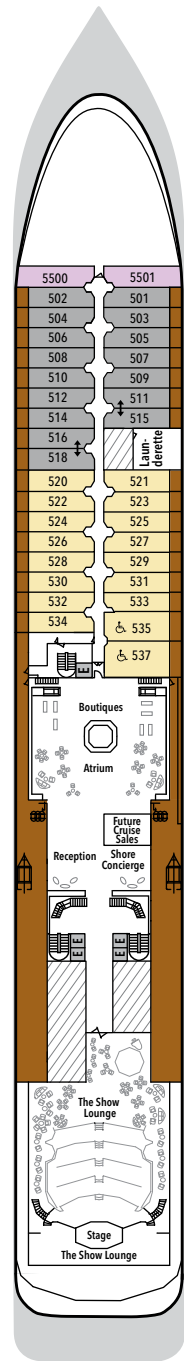

SILVER SHADOW – Deck Plans

Effective from December 4, 2020

DECK 4
The Restaurant

DECK 5
Boutiques
Atrium
Arts Café
Future Cruise Sales
Reception/Guest Relations
Shore Concierge

DECK 6
The Show Lounge

DECK 7
La Terrazza
La Dame
Conference/Card Room

DECK 8
Pool Deck
Pool Bar
The Grill
Connoisseur's Corner
Connoisseur's Corner
Outdoor area
Casino
Panorama Lounge

DECK 9
Jogging Track

DECK 10
Fitness Centre
Zagara Beauty Spa
Observation Library

SUITE CATEGORIES

- Owner's Suite ●
- Grand Suite ●
- Royal Suite ●
- Silver Suite ●
- Medallion Suite ●
- Deluxe Veranda Suite ●
- Superior Veranda Suite ●
- Classic Veranda Suite ●
- Vista Suite ●

SPECIFICATIONS

- Crew 302
- Officers International
- Guests 392
- Tonnage 28,258
- Length 610 Feet/186 Metres
- Width 81.8 Feet/24.9 Metres
- Speed 18.5 Knots
- Passenger Decks 7
- 3rd Guest Capacity ▲
- Connecting Suites ⇕
- 416/418, 511/515, 516/518, 616/618, 731/733, 732/734
- Handicap Suites ♿
- 535,537
- Refurbishment 2019
- Registry Bahamas

Deckplans are for illustration purposes only and may be subject to change

Suite diagrams shown are for illustration purposes only and may vary from actual square footage. Please refer to suite specifications for square footage.