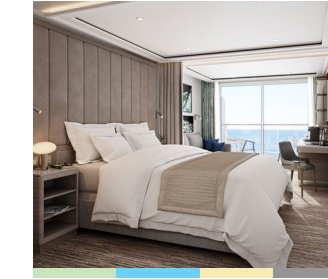

- Otium Suite
- Owner's Suite
- Grand Suite
- Master Suite
- Signature Suite
- Silver Suite
- Junior Grand Suite
- Premium Medallion Suite
- Medallion Suite
- Premium Veranda Suite
- Deluxe Veranda Suite
- Superior Veranda Suite
- Classic Veranda Suite

Images are intended as a general reference. Features, materials, finishes and layout may be different than shown.

SILVER RAY – Suite Diagrams

All suites feature:

- Butler service
- Refrigerator and bar setup stocked with your preferences
- Plush bathrobes
- Plush slippers
- Pillow menu
- Luxury bath amenities
- Complimentary Wi-Fi
- Umbrella
- Hair dryer
- Wall mounted USB-C mobile device chargers
- Interactive Media Library
- Direct-dial telephone(s)
- Champagne on arrival

OTIUM SUITE

Available as a one bedroom configuration

OWNER'S SUITE

Available as a one-bedroom configuration or as a two-bedroom by adjoining with a Premium Veranda Suite

GRAND SUITE

Available as a one-bedroom configuration or as a two-bedroom by adjoining with a Classic Veranda Suite

MASTER SUITE

Available as a one-bedroom configuration or as a two-bedroom by adjoining with a Premium Veranda Suite or Classic Veranda Suite

SIGNATURE SUITE

Available as a one bedroom configuration

SILVER SUITE