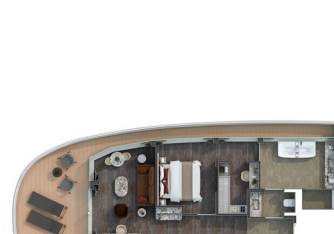

Suite diagrams are for illustration purposes only. Features, materials, finishes and layout may differ from shown and subject to change. Sizes are not to scale.