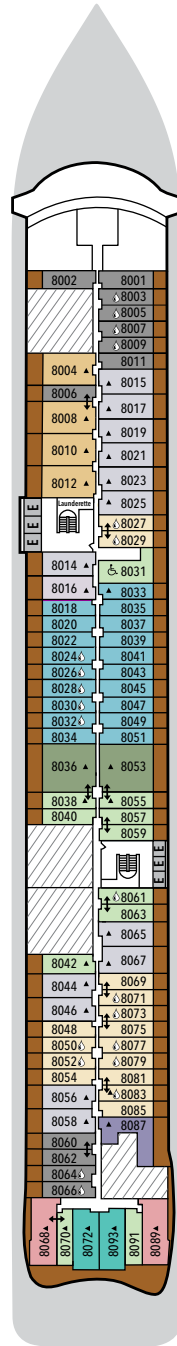

SILVER RAY – Deck Plans

DECK 3

The Shelter
Atlantide
S.A.L.T. Kitchen

DECK 4

La Dame
Venetian Lounge
Boutique
Reception
Arts Café
Shore Concierge
Atrium
Kaiseki
La Terrazza

DECK 5

Otium Spa
Fitness Centre
Beauty Salon
Casino
Boutique
Dolce Vita
Silver Note
Library
Connaisseur's Corner

DECK 6

Suites

DECK 7

Suites

DECK 8

Suites

DECK 9

Suites

DECK 10

Observation Lounge
S.A.L.T. Lab
S.A.L.T. Chef's Table
S.A.L.T. Bar
Pool Deck
Pool Bar
The Marquee
(The Grill & Spaccanapoli)
The Dusk Bar
Jogging Track

DECK 11

The Cliff Whirlpool
Sun Deck

SUITE CATEGORIES

SPECIFICATIONS

- Crew 544
- Officers International
- Guests 728
- Tonnage 54,700
- Length 801 Feet / 244.2 Meters
- Width 97 Feet / 29.6 Meters
- Speed 19.4 Knots
- Passenger Decks 9
- Connecting Suites
- 3rd Guest Capacity
- Wheelchair Accessible Suites
- Technical areas
- Built 2024