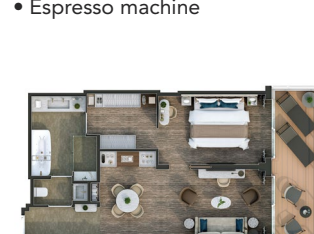

Suite diagrams are for illustration purposes only. Features, materials, finishes and layout may differ from shown and subject to change. Sizes are not to scale.