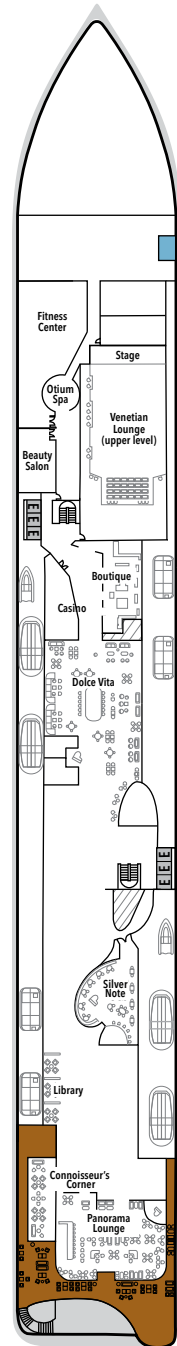

SILVER RAY – Deck Plans

DECK 3

The Shelter
Atlantide
S.A.L.T. Kitchen

DECK 4

La Dame
Venetian Lounge
Boutique
Reception
Arts Café
Shore Concierge
Atrium
Kaiseki
La Terrazza

DECK 5

Otium Spa
Fitness Centre
Beauty Salon
Casino
Boutique
Dolce Vita
Silver Note
Library
Connaisseur's Corner

DECK 6

Suites

DECK 7

Suites

DECK 8

Suites

DECK 9

Suites

DECK 10

Observation Lounge
S.A.L.T. Lab
S.A.L.T. Chef's Table
S.A.L.T. Bar
Pool Deck
Pool Bar
The Marquee
(The Grill & Spaccanapoli)
The Dusk Bar
Jogging Track

DECK 11

The Cliff Whirlpool
Sun Deck

SUITE CATEGORIES

SPECIFICATIONS

- Crew 544
- Officers International
- Guests 728
- Tonnage 54,700
- Length 801 Feet / 244.2 Meters
- Width 97 Feet / 29.6 Meters
- Speed 19.4 Knots
- Passenger Decks 9
- Connecting Suites
- 3rd Guest Capacity
- Wheelchair Accessible Suites
- Technical areas
- Built 2024