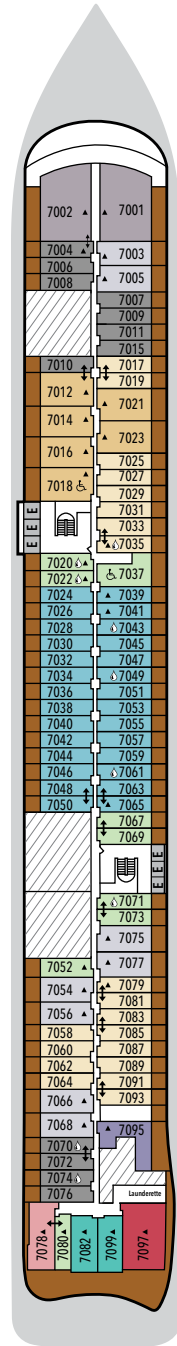

SILVER RAY – Deck Plans

DECK 3

The Shelter
Atlantide
S.A.L.T. Kitchen

DECK 4

La Dame
Venetian Lounge
Boutique
Reception
Arts Café
Shore Concierge
Atrium
Kaiseki
La Terrazza

DECK 5

Otium Spa
Fitness Centre
Beauty Salon
Casino
Boutique
Dolce Vita
Silver Note
Library
Connaisseur's Corner

DECK 6

Suites

DECK 7

Suites

DECK 8

Suites

DECK 9

Suites

DECK 10

Observation Lounge
S.A.L.T. Lab
S.A.L.T. Chef's Table
S.A.L.T. Bar
Pool Deck
Pool Bar
The Marquee
(The Grill & Spaccanapoli)
The Dusk Bar
Jogging Track

DECK 11

The Cliff Whirlpool
Sun Deck

SUITE CATEGORIES

SPECIFICATIONS

- Crew 544
- Officers International
- Guests 728
- Tonnage 54,700
- Length 801 Feet / 244.2 Meters
- Width 97 Feet / 29.6 Meters
- Speed 19.4 Knots
- Passenger Decks 9
- Connecting Suites
- 3rd Guest Capacity
- Wheelchair Accessible Suites
- Technical areas
- Built 2024