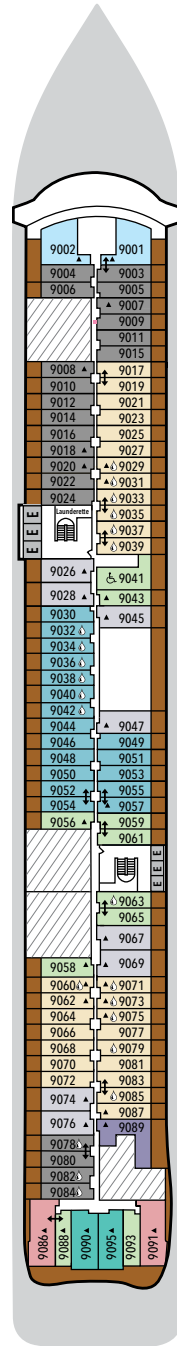

SILVER RAY – Deck Plans

DECK 3

The Shelter
Atlantide
S.A.L.T. Kitchen

DECK 4

La Dame
Venetian Lounge
Boutique
Reception
Arts Café
Shore Concierge
Atrium
Kaiseki
La Terrazza

DECK 5

Otium Spa
Fitness Centre
Beauty Salon
Casino
Boutique
Dolce Vita
Silver Note
Library
Connaisseur's Corner

DECK 6

Suites

DECK 7

Suites

DECK 8

Suites

DECK 9

Suites

DECK 10

Observation Lounge
S.A.L.T. Lab
S.A.L.T. Chef's Table
S.A.L.T. Bar
Pool Deck
Pool Bar
The Marquee
(The Grill & Spaccanapoli)
The Dusk Bar
Jogging Track

DECK 11

The Cliff Whirlpool
Sun Deck

SUITE CATEGORIES

SPECIFICATIONS

- Crew 544
- Officers International
- Guests 728
- Tonnage 54,700
- Length 801 Feet / 244.2 Meters
- Width 97 Feet / 29.6 Meters
- Speed 19.4 Knots
- Passenger Decks 9
- Connecting Suites
- 3rd Guest Capacity
- Wheelchair Accessible Suites
- Technical areas
- Built 2024