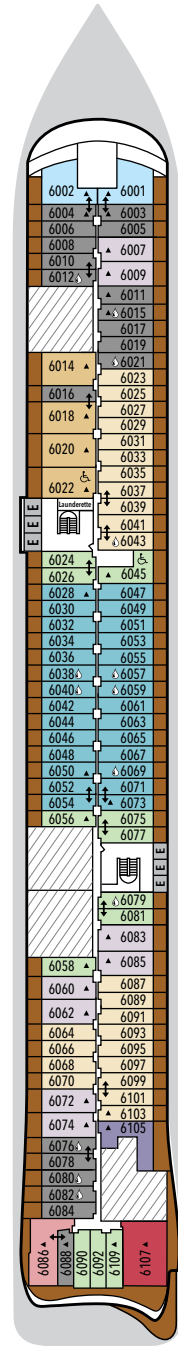

SILVER RAY – Deck Plans

DECK 3

The Shelter
Atlantide
S.A.L.T. Kitchen

DECK 4

La Dame
Venetian Lounge
Boutique
Reception
Arts Café
Shore Concierge
Atrium
Kaiseki
La Terrazza

DECK 5

Otium Spa
Fitness Centre
Beauty Salon
Casino
Boutique
Dolce Vita
Silver Note
Library
Connaisseur's Corner

DECK 6

Suites

DECK 7

Suites

DECK 8

Suites

DECK 9

Suites

DECK 10

Observation Lounge
S.A.L.T. Lab
S.A.L.T. Chef's Table
S.A.L.T. Bar
Pool Deck
Pool Bar
The Marquee
(The Grill & Spaccanapoli)
The Dusk Bar
Jogging Track

DECK 11

The Cliff Whirlpool
Sun Deck

SUITE CATEGORIES

SPECIFICATIONS

- Crew 544
- Officers International
- Guests 728
- Tonnage 54,700
- Length 801 Feet / 244.2 Meters
- Width 97 Feet / 29.6 Meters
- Speed 19.4 Knots
- Passenger Decks 9
- Connecting Suites
- 3rd Guest Capacity
- Wheelchair Accessible Suites
- Technical areas
- Built 2024