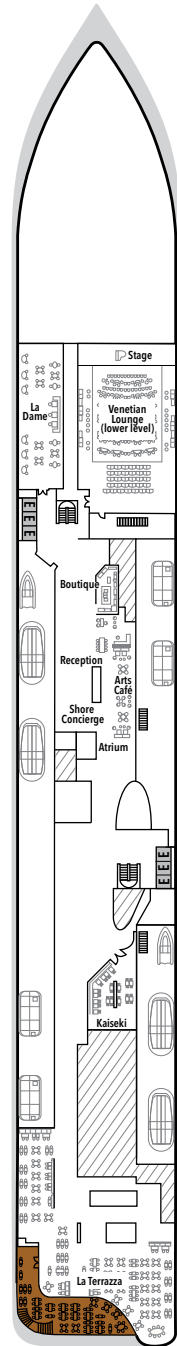

SILVER RAY – Deck Plans

DECK 3

The Shelter
Atlantide
S.A.L.T. Kitchen

DECK 4

La Dame
Venetian Lounge
Boutique
Reception
Arts Café
Shore Concierge
Atrium
Kaiseki
La Terrazza

DECK 5

Otium Spa
Fitness Centre
Beauty Salon
Casino
Boutique
Dolce Vita
Silver Note
Library
Connaisseur's Corner

DECK 6

Suites

DECK 7

Suites

DECK 8

Suites

DECK 9

Suites

DECK 10

Observation Lounge
S.A.L.T. Lab
S.A.L.T. Chef's Table
S.A.L.T. Bar
Pool Deck
Pool Bar
The Marquee
(The Grill & Spaccanapoli)
The Dusk Bar
Jogging Track

DECK 11

The Cliff Whirlpool
Sun Deck

SUITE CATEGORIES

SPECIFICATIONS

- Crew 544
- Officers International
- Guests 728
- Tonnage 54,700
- Length 801 Feet / 244.2 Meters
- Width 97 Feet / 29.6 Meters
- Speed 19.4 Knots
- Passenger Decks 9
- Connecting Suites
- 3rd Guest Capacity
- Wheelchair Accessible Suites
- Technical areas
- Built 2024