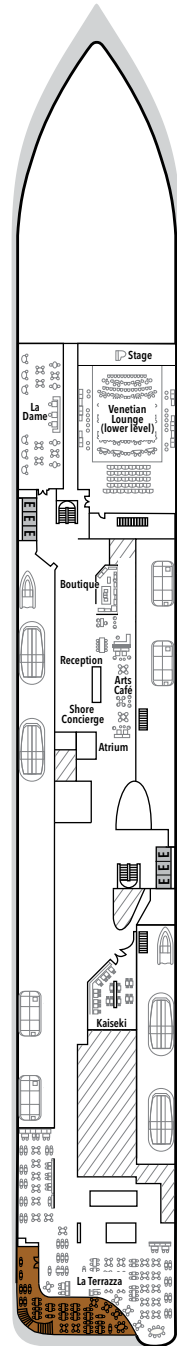

# SILVER NOVA – Deck Plans

**DECK 3**

The Shelter  
Atlantide  
S.A.L.T. Kitchen

**DECK 4**

La Dame  
Venetian Lounge  
Boutique  
Reception  
Arts Café  
Shore Concierge  
Atrium  
Kaiseki  
La Terrazza

**DECK 5**

Otium Spa  
Fitness Centre  
Beauty Salon  
Casino  
Dolce Vita  
Silver Note  
Library  
Connoisseur's Corner  
Panorama Lounge

**DECK 6**

Suites

**DECK 7**

Suites

**DECK 8**

Suites

**DECK 9**

Suites

**DECK 10**

Observation Lounge  
S.A.L.T. Lab  
S.A.L.T. Chef's Table  
S.A.L.T. Bar  
Pool Deck  
Pool Bar  
The Marquee  
(The Grill & Spaccanapoli)  
The Dusk Bar  
Jogging Track

**DECK 11**

The Cliff Whirlpool  
Sun Deck

## SPECIFICATIONS

- Crew . . . . . 544
- Officers . . . . . International
- Guests . . . . . 728
- Tonnage . . . . . 54,700
- Length . . . . . 801 Feet / 244.2 Meters
- Width . . . . . 97 Feet / 29.6 Meters
- Speed . . . . . 19.4 Knots
- Passenger Decks . . . . . 9
- Connecting Suites . . . . .
- 3rd Guest Capacity . . . . .
- Wheelchair Accessible Suites . . . . .
- All Veranda suites are equipped with a shower, while selected ones are also equipped with a bath, indicated with . . . . .
- Technical areas . . . . .
- Built . . . . . 2023
- Registry . . . . . Bahamas