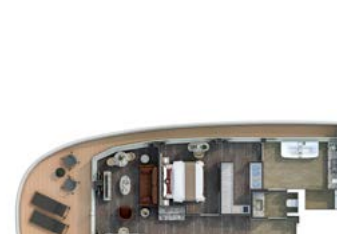

Suite diagrams are for illustration purposes only. Features, materials, finishes and layout may differ from shown and subject to change. Sizes are not to scale.