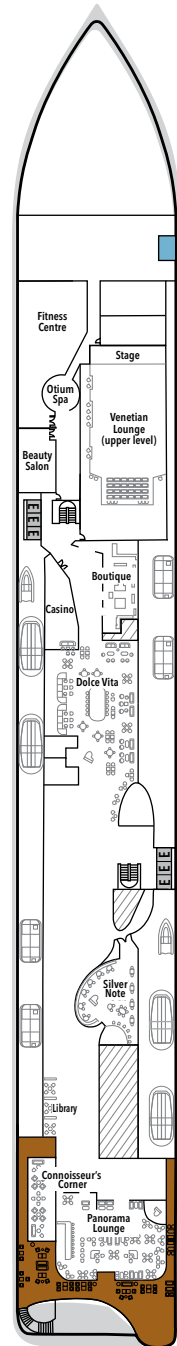

# SILVER NOVA – Deck Plans

**DECK 3**

The Shelter  
Atlantide  
S.A.L.T. Kitchen

**DECK 4**

La Dame  
Venetian Lounge  
Boutique  
Reception  
Arts Café  
Shore Concierge  
Atrium  
Kaiseki  
La Terrazza

**DECK 5**

Otium Spa  
Fitness Centre  
Beauty Salon  
Casino  
Dolce Vita  
Silver Note  
Library  
Connoisseur's Corner  
Panorama Lounge

**DECK 6**

Suites

**DECK 7**

Suites

**DECK 8**

Suites

**DECK 9**

Suites

**DECK 10**

Observation Lounge  
S.A.L.T. Lab  
S.A.L.T. Chef's Table  
S.A.L.T. Bar  
Pool Deck  
Pool Bar  
The Marquee  
(The Grill & Spaccanapoli)  
The Dusk Bar  
Jogging Track

**DECK 11**

The Cliff Whirlpool  
Sun Deck

## SPECIFICATIONS

- Crew . . . . . 544
- Officers . . . . . International
- Guests . . . . . 728
- Tonnage . . . . . 54,700
- Length . . . . . 801 Feet / 244.2 Meters
- Width . . . . . 97 Feet / 29.6 Meters
- Speed . . . . . 19.4 Knots
- Passenger Decks . . . . . 9
- Connecting Suites . . . . .
- 3rd Guest Capacity . . . . .
- Wheelchair Accessible Suites . . . . .
- All Veranda suites are equipped with a shower, while selected ones are also equipped with a bath, indicated with . . . . .
- Technical areas . . . . .
- Built . . . . . 2023
- Registry . . . . . Bahamas