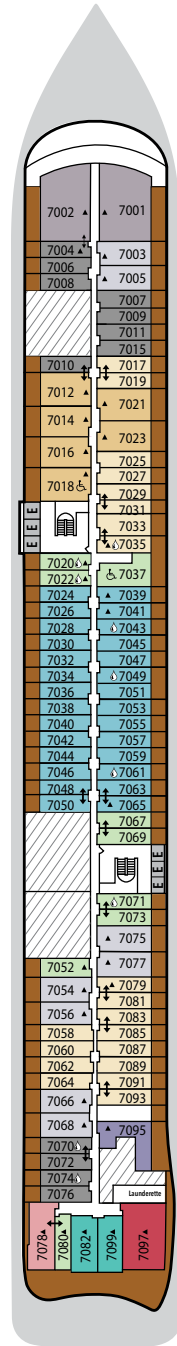

# SILVER NOVA – Deck Plans

**DECK 3**

The Shelter  
Atlantide  
S.A.L.T. Kitchen

**DECK 4**

La Dame  
Venetian Lounge  
Boutique  
Reception  
Arts Café  
Shore Concierge  
Atrium  
Kaiseki  
La Terrazza

**DECK 5**

Otium Spa  
Fitness Centre  
Beauty Salon  
Casino  
Dolce Vita  
Silver Note  
Library  
Connoisseur's Corner  
Panorama Lounge

**DECK 6**

Suites

**DECK 7**

Suites

**DECK 8**

Suites

**DECK 9**

## SUITE CATEGORIES

- Otium Suite . . . . .
- Owner's Suite . . . . .
- Grand Suite . . . . .
- Master Suite . . . . .
- Signature Suite . . . . .
- Silver Suite . . . . .
- Junior Grand Suite . . . . .
- Premium Medallion Suite . . . . .
- Medallion Suite . . . . .
- Premium Veranda Suite . . . . .
- Deluxe Veranda Suite . . . . .
- Superior Veranda Suite . . . . .
- Classic Veranda Suite . . . . .

## SPECIFICATIONS

- Crew . . . . . 544
- Officers . . . . . International
- Guests . . . . . 728
- Tonnage . . . . . 54,700
- Length . . . . . 801 Feet / 244.2 Meters
- Width . . . . . 97 Feet / 29.6 Meters
- Speed . . . . . 19.4 Knots
- Passenger Decks . . . . . 9
- Connecting Suites . . . . .
- 3rd Guest Capacity . . . . .
- Wheelchair Accessible Suites . . . . .
- All Veranda suites are equipped with a shower, while selected ones are also equipped with a bath, indicated with . . . . .
- Technical areas . . . . .
- Built . . . . . 2023
- Registry . . . . . Bahamas