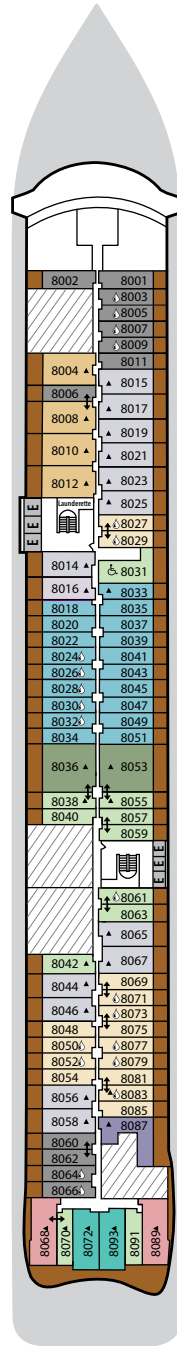

# SILVER NOVA – Deck Plans

**DECK 3**

The Shelter  
Atlantide  
S.A.L.T. Kitchen

**DECK 4**

La Dame  
Venetian Lounge  
Boutique  
Reception  
Arts Café  
Shore Concierge  
Atrium  
Kaiseki  
La Terrazza

**DECK 5**

Otium Spa  
Fitness Centre  
Beauty Salon  
Casino  
Dolce Vita  
Silver Note  
Library  
Connoisseur's Corner  
Panorama Lounge

**DECK 6**

Suites

**DECK 7**

Suites

**DECK 8**

Suites

**DECK 9**

## SUITE CATEGORIES

- Otium Suite . . . . .
- Owner's Suite . . . . .
- Grand Suite . . . . .
- Master Suite . . . . .
- Signature Suite . . . . .
- Silver Suite . . . . .
- Junior Grand Suite . . . . .
- Premium Medallion Suite . . . . .
- Medallion Suite . . . . .
- Premium Veranda Suite . . . . .
- Deluxe Veranda Suite . . . . .
- Superior Veranda Suite . . . . .
- Classic Veranda Suite . . . . .

## SPECIFICATIONS

- Crew . . . . . 544
- Officers . . . . . International
- Guests . . . . . 728
- Tonnage . . . . . 54,700
- Length . . . . . 801 Feet / 244.2 Meters
- Width . . . . . 97 Feet / 29.6 Meters
- Speed . . . . . 19.4 Knots
- Passenger Decks . . . . . 9
- Connecting Suites . . . . .
- 3rd Guest Capacity . . . . .
- Wheelchair Accessible Suites . . . . .
- All Veranda suites are equipped with a shower, while selected ones are also equipped with a bath, indicated with . . . . .
- Technical areas . . . . .
- Built . . . . . 2023
- Registry . . . . . Bahamas