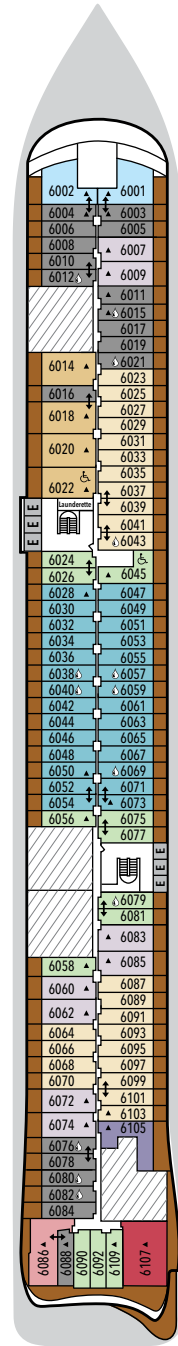

# SILVER NOVA – Deck Plans

**DECK 3**

The Shelter  
Atlantide  
S.A.L.T. Kitchen

**DECK 4**

La Dame  
Venetian Lounge  
Boutique  
Reception  
Arts Café  
Shore Concierge  
Atrium  
Kaiseki  
La Terrazza

**DECK 5**

Otium Spa  
Fitness Centre  
Beauty Salon  
Casino  
Dolce Vita  
Silver Note  
Library  
Connoisseur's Corner  
Panorama Lounge

**DECK 6**

Suites

**DECK 7**

Suites

**DECK 8**

Suites

**DECK 9**

## SUITE CATEGORIES

- Otium Suite . . . . .
- Owner's Suite . . . . .
- Grand Suite . . . . .
- Master Suite . . . . .
- Signature Suite . . . . .
- Silver Suite . . . . .
- Junior Grand Suite . . . . .
- Premium Medallion Suite . . . . .
- Medallion Suite . . . . .
- Premium Veranda Suite . . . . .
- Deluxe Veranda Suite . . . . .
- Superior Veranda Suite . . . . .
- Classic Veranda Suite . . . . .

## SPECIFICATIONS

- Crew . . . . . 544
- Officers . . . . . International
- Guests . . . . . 728
- Tonnage . . . . . 54,700
- Length . . . . . 801 Feet / 244.2 Meters
- Width . . . . . 97 Feet / 29.6 Meters
- Speed . . . . . 19.4 Knots
- Passenger Decks . . . . . 9
- Connecting Suites . . . . .
- 3rd Guest Capacity . . . . .
- Wheelchair Accessible Suites . . . . .
- All Veranda suites are equipped with a shower, while selected ones are also equipped with a bath, indicated with . . . . .
- Technical areas . . . . .
- Built . . . . . 2023
- Registry . . . . . Bahamas