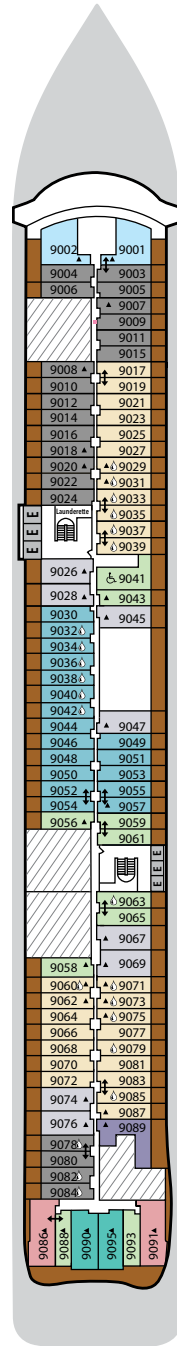

# SILVER NOVA – Deck Plans

**DECK 3**

The Shelter  
Atlantide  
S.A.L.T. Kitchen

**DECK 4**

La Dame  
Venetian Lounge  
Boutique  
Reception  
Arts Café  
Shore Concierge  
Atrium  
Kaiseki  
La Terrazza

**DECK 5**

Otium Spa  
Fitness Centre  
Beauty Salon  
Casino  
Dolce Vita  
Silver Note  
Library  
Connoisseur's Corner  
Panorama Lounge

**DECK 6**

Suites

**DECK 7**

Suites

**DECK 8**

Suites

**DECK 9**

## SUITE CATEGORIES

- Otium Suite . . . . .
- Owner's Suite . . . . .
- Grand Suite . . . . .
- Master Suite . . . . .
- Signature Suite . . . . .
- Silver Suite . . . . .
- Junior Grand Suite . . . . .
- Premium Medallion Suite . . . . .
- Medallion Suite . . . . .
- Premium Veranda Suite . . . . .
- Deluxe Veranda Suite . . . . .
- Superior Veranda Suite . . . . .
- Classic Veranda Suite . . . . .

## SPECIFICATIONS

- Crew . . . . . 544
- Officers . . . . . International
- Guests . . . . . 728
- Tonnage . . . . . 54,700
- Length . . . . . 801 Feet / 244.2 Meters
- Width . . . . . 97 Feet / 29.6 Meters
- Speed . . . . . 19.4 Knots
- Passenger Decks . . . . . 9
- Connecting Suites . . . . .
- 3rd Guest Capacity . . . . .
- Wheelchair Accessible Suites . . . . .
- All Veranda suites are equipped with a shower, while selected ones are also equipped with a bath, indicated with . . . . .
- Technical areas . . . . .
- Built . . . . . 2023
- Registry . . . . . Bahamas