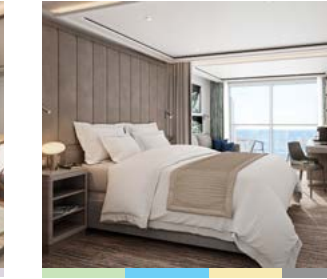

SILVER NOVA – Suite Diagrams

All suites feature:

- Butler service
- Refrigerator and bar setup stocked with your preferences
- Plush bathrobes
- Plush slippers
- Pillow menu
- Luxury bath amenities
- Complimentary Wi-Fi
- Umbrella
- Hair dryer
- Wall mounted USB-C mobile device chargers
- Interactive Media Library
- Direct-dial telephone(s)
- Champagne on arrival

OTIUM SUITE

Available as a one bedroom configuration

OWNER'S SUITE

Available as a one-bedroom configuration or as a two-bedroom by adjoining with a Premium Veranda Suite

GRAND SUITE

Available as a one-bedroom configuration or as a two-bedroom by adjoining with a Classic Veranda Suite

MASTER SUITE

Available as a one-bedroom configuration or as a two-bedroom by adjoining with a Premium Veranda Suite or Classic Veranda Suite

SIGNATURE SUITE

Available as a one bedroom configuration

SILVER SUITE

Available as a one-bedroom configuration or as a two-bedroom by adjoining with a Superior Veranda Suite

Two suites are available as a wheelchair accessible suite.

JUNIOR GRAND SUITE

Available as a one-bedroom configuration or as a two-bedroom by adjoining with a Classic Veranda Suite

PREMIUM MEDALLION SUITE / MEDALLION SUITE

Available as a one bedroom configuration

PREMIUM VERANDA / DELUXE VERANDA / SUPERIOR VERANDA / CLASSIC VERANDA

Available as a one-bedroom configuration

Four Premium Veranda Suites are available as a wheelchair accessible suite.

1324 SQ.FT. / 123 M² INCLUDING VERANDA (431 SQ.FT. / 40 M²)

- Large veranda with patio furniture and floor-to-ceiling glass doors and private hot tub
- Living room with convertible sofa to accommodate an additional guest
- Separate dining area
- Bathroom with double faucets on large vanity, separate shower and whirlpool bath
- Twin beds or king-sized bed
- Custom-made luxury bed mattress
- Walk-in wardrobe(s) with personal safe
- Vanity table(s)
- Writing desk(s)
- Two large flat-screen TVs
- Sound system with Bluetooth connectivity
- Espresso machine

ONE BEDROOM: 1055 SQ.FT. / 98 M² INCLUDING VERANDA (172 SQ.FT. / 16 M²)

TWO BEDROOM: 1412 SQ.FT. / 131 M² INCLUDING VERANDA (228 SQ.FT. / 21 M²)

- Large veranda with patio furniture and floor-to-ceiling glass doors; bedroom two has additional veranda
- Living room with convertible sofa to accommodate an additional guest; bedroom two has additional sitting area
- Separate dining area
- Bathroom with double faucets on large vanity, separate shower and whirlpool bath; bedroom two has additional bathroom with shower
- Twin beds or king-sized bed; bedroom two has additional twin beds or queen sized bed
- Custom-made luxury bed mattress
- Walk-in wardrobe(s) with personal safe
- Vanity table(s)
- Writing desk(s)
- Two large flat-screen TVs, plus one additional flat-screen TV in bedroom two
- Sound system with Bluetooth connectivity
- Espresso machine

ONE BEDROOM: 915 SQ.FT. / 85 M² INCLUDING VERANDA (140 SQ.FT. / 13 M²)

TWO BEDROOM: 1272 SQ.FT. / 118 M² INCLUDING VERANDA (196 SQ.FT. / 18 M²)