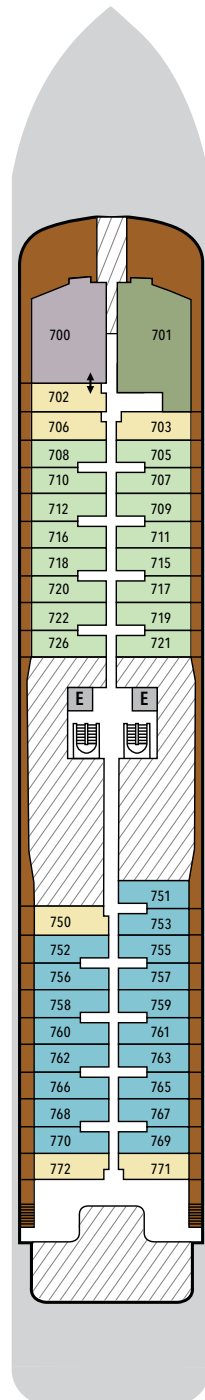

# SILVER ENDEAVOUR – Deck Plans

**DECK 3**

Mud Room  
Marina

**DECK 4**

Medical Centre  
Explorer Lounge  
La Dame  
Connoisseur's Corner  
Il Terrazzino  
The Restaurant

**DECK 5**

Arts Café  
Beauty Salon  
Reception  
Future Cruise Sales  
Fitness Centre  
Otium Spa  
Boutique  
Pool Deck  
The Grill

**DECK 6**

Whirlpool  
The Bow

**DECK 7**

Suites

**DECK 8**

Suites

**DECK 9**

Observation Lounge  
Library

**DECK 10**

Sun Deck

## SUITE CATEGORIES

- Owner's Suite . . . . . ●
- Grand Suite . . . . . ●
- Master Suite . . . . . ●
- Signature Suite . . . . . ●
- Silver Suite . . . . . ●
- Premium Veranda Suite . . . . . ●
- Deluxe Veranda Suite . . . . . ●
- Superior Veranda Suite . . . . . ●
- Classic Veranda Suite . . . . . ●