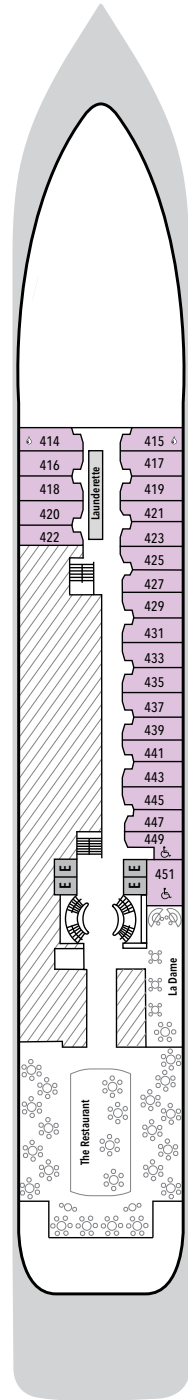

# SILVER CLOUD- Deck Plans

DECK 3

Changing Room  
Medical Centre

DECK 4

The Restaurant  
La Dame

DECK 5

Dolce Vita  
Boutique  
Photo Studio

DECK 6

Explorer Lounge  
Fitness Centre  
Reception/Guest Relations  
Expedition Office

DECK 7

La Terrazza  
Zagara Beauty Spa  
Library

DECK 8

Pool  
Pool Bar  
The Grill  
Panorama Lounge  
Connoisseur's Corner

## SUITE CATEGORIES

- Owner's Suite . . . . . ●
- Grand Suite . . . . . ●
- Royal Suite . . . . . ●
- Silver Suite . . . . . ●
- Medallion Suite . . . . . ●
- Deluxe Veranda Suite . . . . . ●
- Veranda Suite . . . . . ●
- Vista Suite . . . . . ●

## SPECIFICATIONS

- Crew . . . . . 212
- Guests . . . . . 240 in Polar waters
- Officers . . . . . International
- Tonnage . . . . . 17,400
- Length . . . . . 514.14 Feet/156.7 Metres
- Width . . . . . 70.62 Feet/21.5 Metres
- Speed . . . . . 18 Knots
- Passenger Decks . . . . . 7
- Connecting Suites . . . . . ⇕
- 3rd Guest Capacity . . . . . ▲
- Bath/Shower Combination . . . . . 🚿
- Bath & Separate Shower . . . . . 🚿🚿
- Disabled Suites . . . . . ♿
- 449, 451
- Refurbished . . . . . 2017
- Registry . . . . . Bahamas
- Ice-class Rating . . . . . 1C