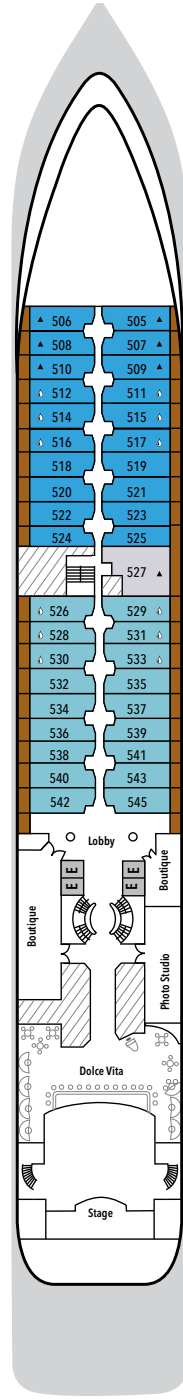

# SILVER CLOUD- Deck Plans

DECK 3

Changing Room  
Medical Centre

DECK 4

The Restaurant  
La Dame

DECK 5

Dolce Vita  
Boutique  
Photo Studio

DECK 6

Explorer Lounge  
Fitness Centre  
Reception/Guest Relations  
Expedition Office

DECK 7

La Terrazza  
Zagara Beauty Spa  
Library

DECK 8

Pool  
Pool Bar  
The Grill  
Panorama Lounge  
Connoisseur's Corner

## SUITE CATEGORIES

- Owner's Suite . . . . . ●
- Grand Suite . . . . . ●
- Royal Suite . . . . . ●
- Silver Suite . . . . . ●
- Medallion Suite . . . . . ●
- Deluxe Veranda Suite . . . . . ●
- Veranda Suite . . . . . ●
- Vista Suite . . . . . ●

## SPECIFICATIONS

- Crew . . . . . 212
- Guests . . . . . 240 in Polar waters
- Officers . . . . . International
- Tonnage . . . . . 17,400
- Length . . . . . 514.14 Feet/156.7 Metres
- Width . . . . . 70.62 Feet/21.5 Metres
- Speed . . . . . 18 Knots
- Passenger Decks . . . . . 7
- Connecting Suites . . . . . ⇕
- 3rd Guest Capacity . . . . . ▲
- Bath/Shower Combination . . . . . 🚿
- Bath & Separate Shower . . . . . 🚿🚿
- Disabled Suites . . . . . ♿
- 449, 451
- Refurbished . . . . . 2017
- Registry . . . . . Bahamas
- Ice-class Rating . . . . . 1C