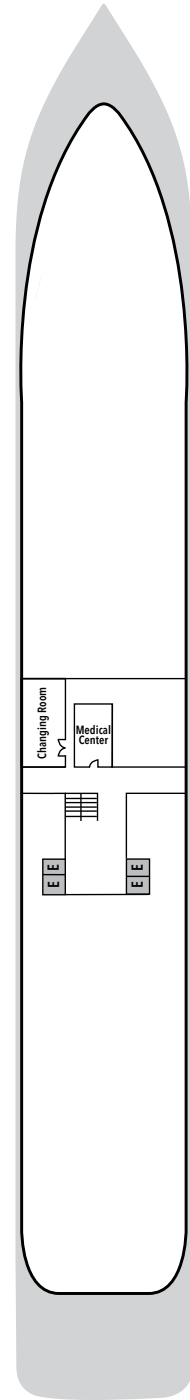

# SILVER CLOUD- Deck Plans

DECK 3

Changing Room  
Medical Centre

DECK 4

The Restaurant  
La Dame

DECK 5

Dolce Vita  
Boutique  
Photo Studio

DECK 6

Explorer Lounge  
Fitness Centre  
Reception/Guest Relations  
Expedition Office

DECK 7

La Terrazza  
Zagara Beauty Spa  
Library

DECK 8

Pool  
Pool Bar  
The Grill  
Panorama Lounge  
Connoisseur's Corner

## SUITE CATEGORIES

- Owner's Suite . . . . . ●
- Grand Suite . . . . . ●
- Royal Suite . . . . . ●
- Silver Suite . . . . . ●
- Medallion Suite . . . . . ●
- Deluxe Veranda Suite . . . . . ●
- Veranda Suite . . . . . ●
- Vista Suite . . . . . ●

## SPECIFICATIONS

- Crew . . . . . 212
- Guests . . . . . 240 in Polar waters
- Officers . . . . . International
- Tonnage . . . . . 17,400
- Length . . . . . 514.14 Feet/156.7 Metres
- Width . . . . . 70.62 Feet/21.5 Metres
- Speed . . . . . 18 Knots
- Passenger Decks . . . . . 7
- Connecting Suites . . . . . ⇕
- 3rd Guest Capacity . . . . . ▲
- Bath/Shower Combination . . . . . 🚿
- Bath & Separate Shower . . . . . 🚿🚿
- Disabled Suites . . . . . ♿
- 449, 451
- Refurbished . . . . . 2017
- Registry . . . . . Bahamas
- Ice-class Rating . . . . . 1C