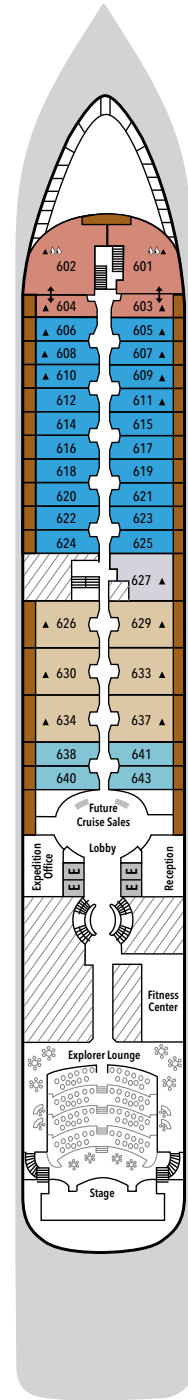

# SILVER CLOUD- Deck Plans

DECK 3

Changing Room  
Medical Centre

DECK 4

The Restaurant  
La Dame

DECK 5

Dolce Vita  
Boutique  
Photo Studio

DECK 6

Explorer Lounge  
Fitness Centre  
Reception/Guest Relations  
Expedition Office

DECK 7

La Terrazza  
Zagara Beauty Spa  
Library

DECK 8

Pool  
Pool Bar  
The Grill  
Panorama Lounge  
Connoisseur's Corner

## SUITE CATEGORIES

- Owner's Suite . . . . . ●
- Grand Suite . . . . . ●
- Royal Suite . . . . . ●
- Silver Suite . . . . . ●
- Medallion Suite . . . . . ●
- Deluxe Veranda Suite . . . . . ●
- Veranda Suite . . . . . ●
- Vista Suite . . . . . ●

## SPECIFICATIONS

- Crew . . . . . 212
- Guests . . . . . 240 in Polar waters
- Officers . . . . . International
- Tonnage . . . . . 17,400
- Length . . . . . 514.14 Feet/156.7 Metres
- Width . . . . . 70.62 Feet/21.5 Metres
- Speed . . . . . 18 Knots
- Passenger Decks . . . . . 7
- Connecting Suites . . . . . ⇕
- 3rd Guest Capacity . . . . . ▲
- Bath/Shower Combination . . . . . 🚿
- Bath & Separate Shower . . . . . 🚿🚿
- Disabled Suites . . . . . ♿
- 449, 451
- Refurbished . . . . . 2017
- Registry . . . . . Bahamas
- Ice-class Rating . . . . . 1C