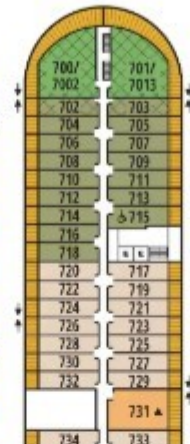

Seabourn Sojourn Seabourn Quest

DECK PLANS

DECK 10

DECK 9

DECK 8

DECK 7

DECK 6

SUITE CATEGORIES

- **GRWG** Grand Wintergarden Suite
- **WG** Wintergarden Suite
- **GRSS** Grand Signature Suite
- **SS** Signature Suite
- **OS** Owner's Suite
- **OS** Owner's Suite
- **PS** Penthouse Spa Suite
- **PH** Penthouse Suite
- **V4** Veranda Suite
- **V2** Veranda Suite
- **V2** Veranda Suite
- **V6** Veranda Suite
- **A1** Ocean View Suite
- **A** Ocean View Suite

Connecting Suites

When combining the following suites, their suite numbers change as follows:

- Grand Signature Suite 7002: suites 701 and 703 become Grand Signature Suite 7013;
- suites 743 and 745 become Grand Wintergarden Suite 7435;
- suites 744 and 746 become Grand Wintergarden Suite 7446.

Wheelchair Accessible Suites

Suites 408, 519, 619, 635, 715, 813 & 913 are wheelchair accessible—roll-in shower only, wheelchair-accessible doorways. Suite 635 also has a tub.

Deck plan shown is for illustration purposes. Seabourn reserves the right to make amendments and changes.