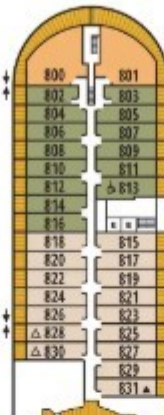

Seabourn Sojourn Seabourn Quest

DECK PLANS

DECK 10

DECK 9

DECK 8

DECK 7

DECK 6

SUITE CATEGORIES

- **GRWG** Grand Wintergarden Suite
- **WG** Wintergarden Suite
- **GRSS** Grand Signature Suite
- **SS** Signature Suite
- **OS** Owner's Suite
- **OS** Owner's Suite
- **PS** Penthouse Spa Suite
- **PH** Penthouse Suite
- **V4** Veranda Suite
- **V2** Veranda Suite
- **V2** Veranda Suite
- **V6** Veranda Suite
- **A1** Ocean View Suite
- **A** Ocean View Suite

Connecting Suites

When combining the following suites, their suite numbers change as follows:

- Grand Signature Suite 7002: suites 701 and 703 become Grand Signature Suite 7013;
- suites 743 and 745 become Grand Wintergarden Suite 7435;
- suites 744 and 746 become Grand Wintergarden Suite 7446.

Wheelchair Accessible Suites

Suites 408, 519, 619, 635, 715, 813 & 913 are wheelchair accessible—roll-in shower only, wheelchair-accessible doorways. Suite 635 also has a tub.

Deck plan shown is for illustration purposes. Seabourn reserves the right to make amendments and changes.