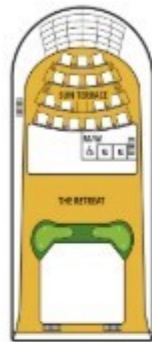

Seabourn Sojourn Seabourn Quest

DECK PLANS

DECK 11