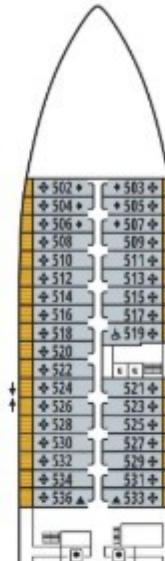

Seabourn Sojourn Seabourn Quest

DECK PLANS

DECK 10

DECK 9

DECK 8

DECK 7

DECK 6

SUITE CATEGORIES

- **GRWG** Grand Wintergarden Suite
- **WG** Wintergarden Suite
- **GRSS** Grand Signature Suite
- **SS** Signature Suite
- **OS** Owner's Suite
- **OS** Owner's Suite
- **PS** Penthouse Spa Suite
- **PH** Penthouse Suite
- **V4** Veranda Suite
- **V2** Veranda Suite
- **V2** Veranda Suite
- **V6** Veranda Suite
- **A1** Ocean View Suite
- **A** Ocean View Suite

Connecting Suites

When combining the following suites, their suite numbers change as follows:

- Grand Signature Suite 7002: suites 701 and 703 become Grand Signature Suite 7013;
- suites 743 and 745 become Grand Wintergarden Suite 7435;
- suites 744 and 746 become Grand Wintergarden Suite 7446.

Wheelchair Accessible Suites

Suites 408, 519, 619, 635, 715, 813 & 913 are wheelchair accessible—roll-in shower only, wheelchair-accessible doorways. Suite 635 also has a tub.

Deck plan shown is for illustration purposes. Seabourn reserves the right to make amendments and changes.