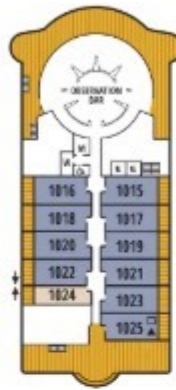

Seabourn Sojourn Seabourn Quest

DECK PLANS

DECK 10

DECK 9

DECK 8

DECK 7

DECK 6

SUITE CATEGORIES

- **GRWG** Grand Wintergarden Suite
- **WG** Wintergarden Suite
- **GRSS** Grand Signature Suite
- **SS** Signature Suite
- **OS** Owner's Suite
- **OS** Owner's Suite
- **PS** Penthouse Spa Suite
- **PH** Penthouse Suite
- **V4** Veranda Suite
- **V2** Veranda Suite
- **V2** Veranda Suite
- **V6** Veranda Suite
- **A1** Ocean View Suite
- **A** Ocean View Suite

Connecting Suites

When combining the following suites, their suite numbers change as follows:

- Grand Signature Suite 7002: suites 701 and 703 become Grand Signature Suite 7013;
- suites 743 and 745 become Grand Wintergarden Suite 7435;
- suites 744 and 746 become Grand Wintergarden Suite 7446.

Wheelchair Accessible Suites

Suites 408, 519, 619, 635, 715, 813 & 913 are wheelchair accessible—roll-in shower only, wheelchair-accessible doorways. Suite 635 also has a tub.

Deck plan shown is for illustration purposes. Seabourn reserves the right to make amendments and changes.