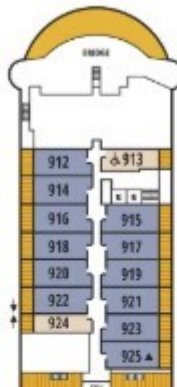

Seabourn Sojourn Seabourn Quest

DECK PLANS

DECK 10

DECK 9

DECK 8

DECK 7

DECK 6

SUITE CATEGORIES

- **GRWG** Grand Wintergarden Suite
- **WG** Wintergarden Suite
- **GRSS** Grand Signature Suite
- **SS** Signature Suite
- **OS** Owner's Suite
- **OS** Owner's Suite
- **PS** Penthouse Spa Suite
- **PH** Penthouse Suite
- **V4** Veranda Suite
- **V2** Veranda Suite
- **V2** Veranda Suite
- **V6** Veranda Suite
- **A1** Ocean View Suite
- **A** Ocean View Suite

Connecting Suites

When combining the following suites, their suite numbers change as follows:

- Grand Signature Suite 7002: suites 701 and 703 become Grand Signature Suite 7013;
- suites 743 and 745 become Grand Wintergarden Suite 7435;
- suites 744 and 746 become Grand Wintergarden Suite 7446.

Wheelchair Accessible Suites

Suites 408, 519, 619, 635, 715, 813 & 913 are wheelchair accessible—roll-in shower only, wheelchair-accessible doorways. Suite 635 also has a tub.

Deck plan shown is for illustration purposes. Seabourn reserves the right to make amendments and changes.