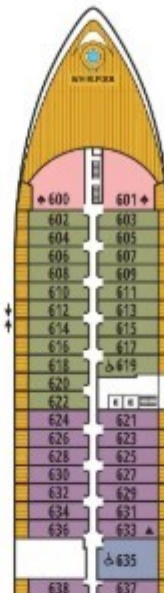

Seabourn Sojourn Seabourn Quest

DECK PLANS

DECK 10

DECK 9

DECK 8

DECK 7

DECK 6

SUITE CATEGORIES

- **GRWG** Grand Wintergarden Suite
- **WG** Wintergarden Suite
- **GRSS** Grand Signature Suite
- **SS** Signature Suite
- **OS** Owner's Suite
- **OS** Owner's Suite
- **PS** Penthouse Spa Suite
- **PH** Penthouse Suite
- **V4** Veranda Suite
- **V2** Veranda Suite
- **V2** Veranda Suite
- **V6** Veranda Suite
- **A1** Ocean View Suite
- **A** Ocean View Suite

Connecting Suites

When combining the following suites, their suite numbers change as follows:

- Grand Signature Suite 7002: suites 701 and 703 become Grand Signature Suite 7013;
- suites 743 and 745 become Grand Wintergarden Suite 7435;
- suites 744 and 746 become Grand Wintergarden Suite 7446.

Wheelchair Accessible Suites

Suites 408, 519, 619, 635, 715, 813 & 913 are wheelchair accessible—roll-in shower only, wheelchair-accessible doorways. Suite 635 also has a tub.

Deck plan shown is for illustration purposes. Seabourn reserves the right to make amendments and changes.