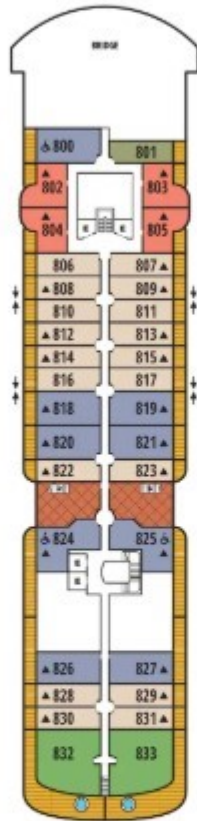

## DECK PLANS

DECK 10

DECK 9

DECK 8

DECK 7

DECK 6

DECK 5

DECK 4

DECK 3

### ♿ Wheelchair Accessible Suites

Suites 737 and 825 are wheelchair accessible, roll-in shower only, wheelchair accessible doorways.  
 Suites 738, 800 and 824 are wheelchair accessible, transfer shower, wheelchair-accessible doorways.

▲ Third Guest Capacity Suite—sofa converts to the size of a twin bed to accommodate one guest.

- Ⓜ Elevator
- Ⓛ Self Service Laundrette

Deck plan shown is for illustration purposes.  
 Seabourn reserves the right to make amendments and changes.