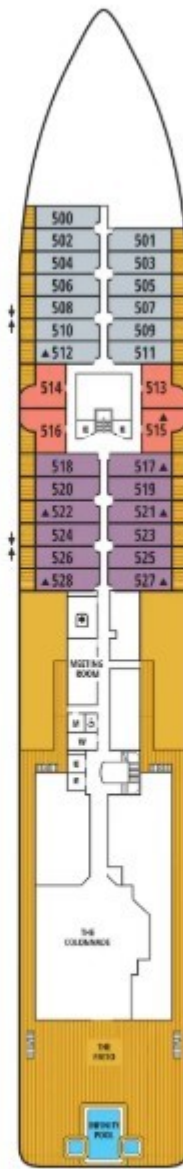

## DECK PLANS

DECK 10

DECK 9

DECK 8

DECK 7

DECK 6

DECK 5

DECK 4

DECK 3

### SUITE CATEGORIES

- **GW** Grand Wintergarden Suite
- **WG** Wintergarden Suite
- **SS** Signature Suite
- **OW** Owner's Suite
- **PA** Penthouse Panorama Suite
- **PH** Penthouse Suite
- **V4** Veranda Suite
- **V3** Veranda Suite
- **V2** Veranda Suite
- **V1** Veranda Suite

### ♿ Wheelchair Accessible Suites

Suites 737 and 825 are wheelchair accessible, roll-in shower only, wheelchair accessible doorways.  
 Suites 738, 800 and 824 are wheelchair accessible, transfer shower, wheelchair-accessible doorways.