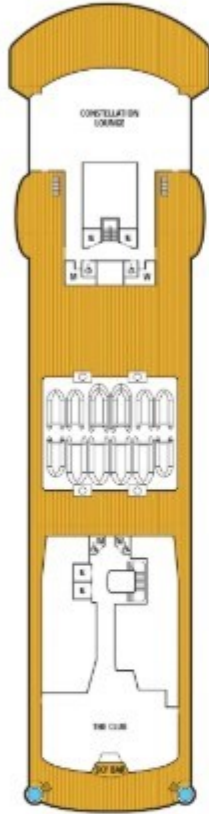

## DECK PLANS

DECK 10

DECK 9

DECK 8

DECK 7

DECK 6

DECK 5

DECK 4

DECK 3

▲ Third Guest Capacity Suite—sofa converts to the size of a twin bed to accommodate one guest.

- Ⓜ Elevator
- Ⓛ Self Service Laundrette

Deck plan shown is for illustration purposes.  
 Seabourn reserves the right to make amendments and changes.