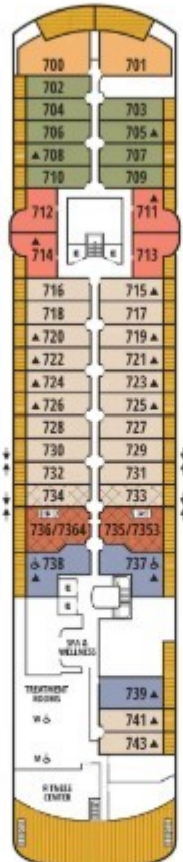

## DECK PLANS

DECK 10

DECK 9

DECK 8

DECK 7

DECK 6

DECK 5

DECK 4

DECK 3

### SUITE CATEGORIES

- **GW** Grand Wintergarden Suite
- **WG** Wintergarden Suite
- **SS** Signature Suite
- **OW** Owner's Suite
- **PA** Penthouse Panorama Suite
- **PH** Penthouse Suite
- **V4** Veranda Suite
- **V3** Veranda Suite
- **V2** Veranda Suite
- **V1** Veranda Suite

### ♿ Wheelchair Accessible Suites

Suites 737 and 825 are wheelchair accessible, roll-in shower only, wheelchair accessible doorways.  
 Suites 738, 800 and 824 are wheelchair accessible, transfer shower, wheelchair-accessible doorways.