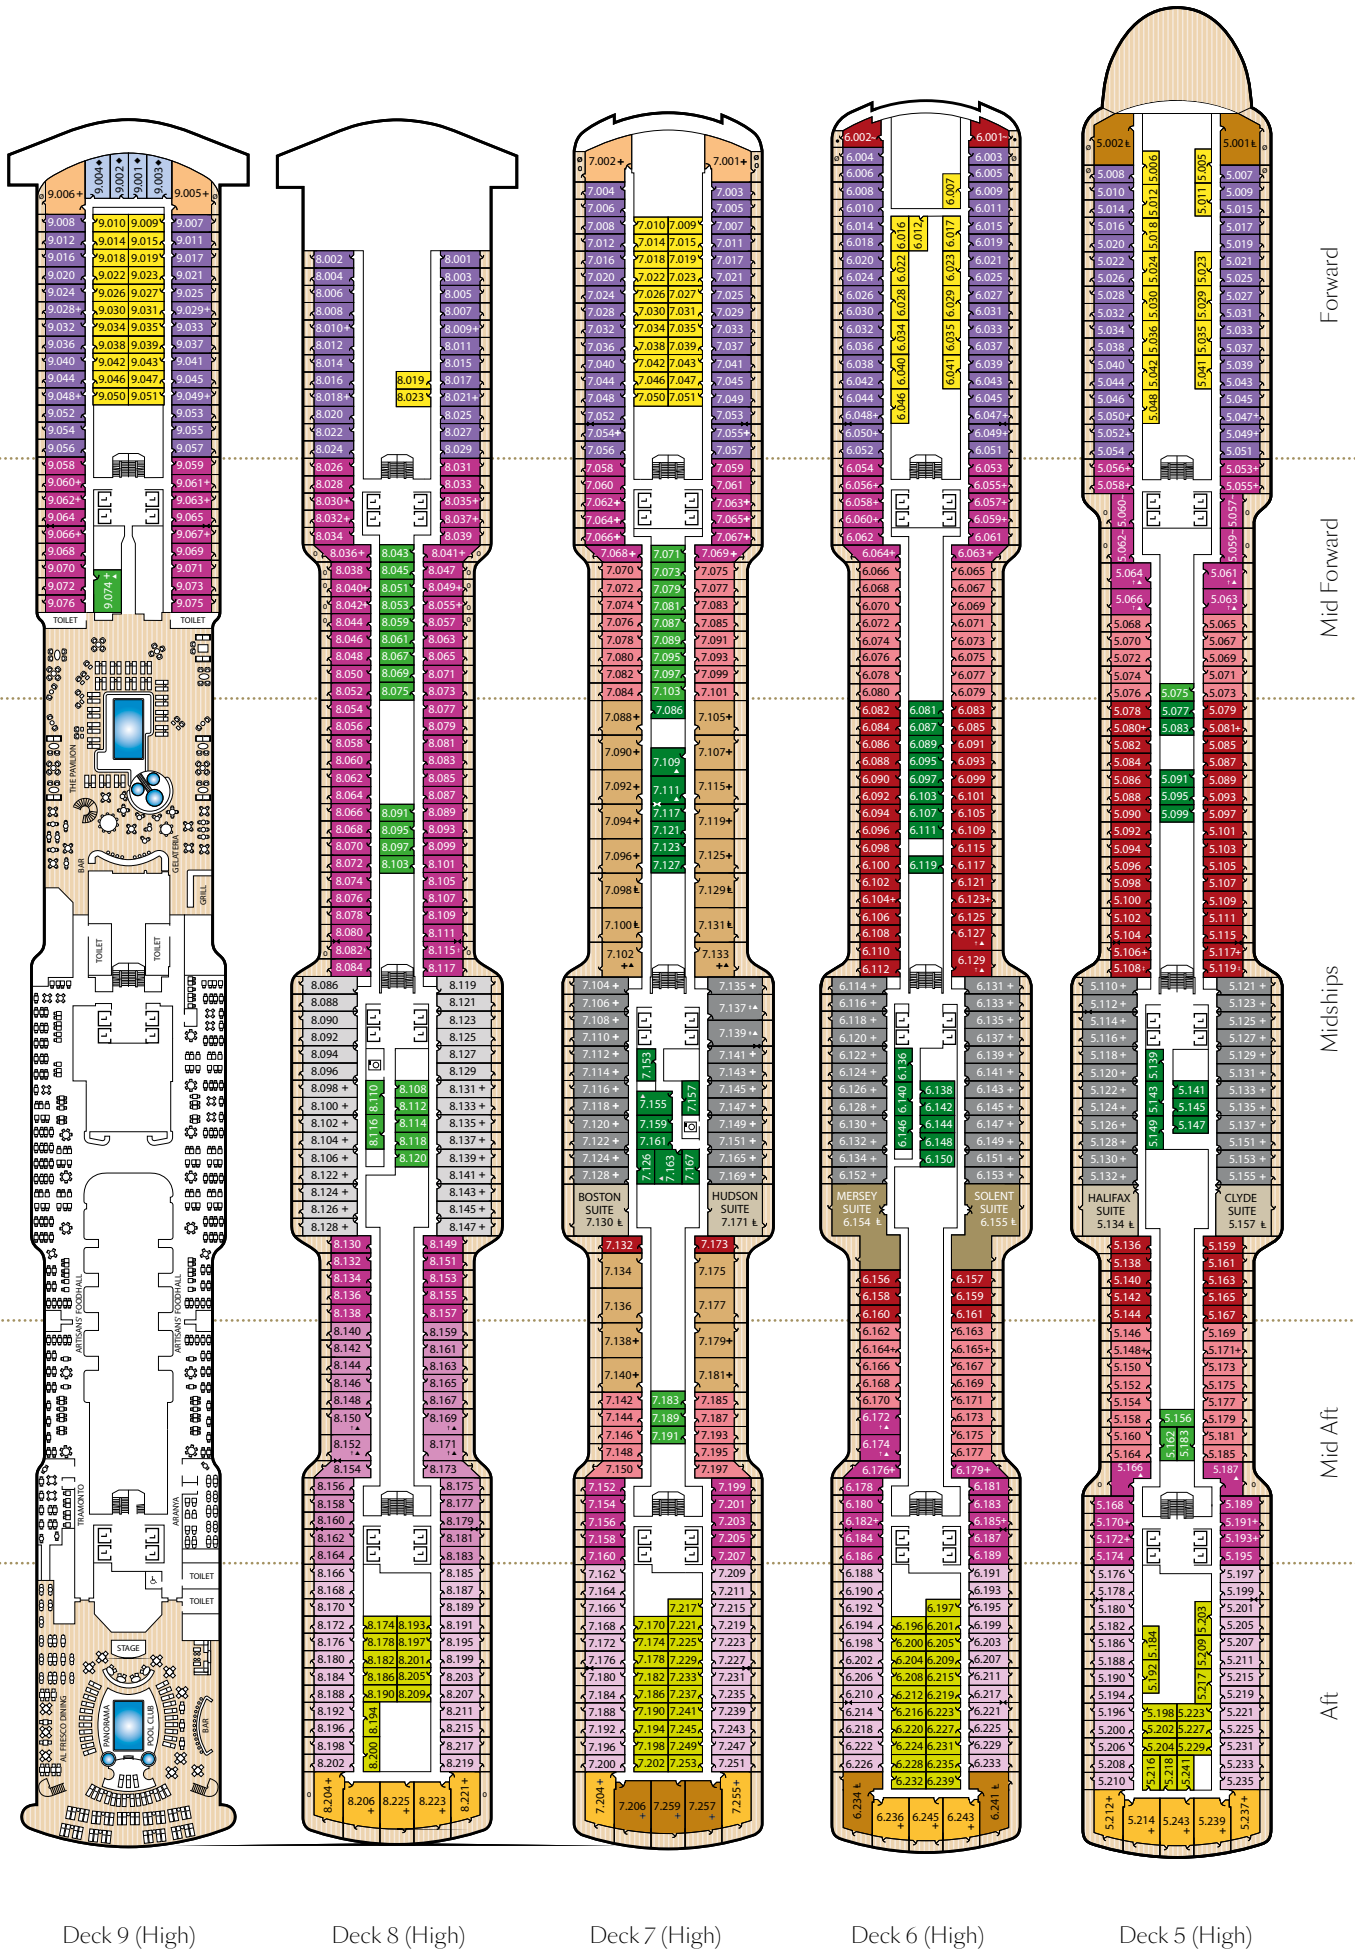

Aft/Forward Low Deck 1 **EE**

Aft/Forward High Deck 9 **EE**

Forward High Decks 4,10,11 **EF**

Standard Inside

Midships High Decks 5,6,7 **IA**

Midships Low Deck 1 **IB**

High Deck 9 **IB**

Midships Low Deck 1 **IC**

High Decks 4,10,11 **IC**

Aft High Decks 5,6,7,8 **ID**

Aft/Forward High Decks 4,5,6,7,8,9 **IE**

Forward High Decks 4,10,11 **IF**

Key to symbols

- L Lift
- † Indicates 2 lower berths and 1 upper berth
- + Indicates 3rd berth is a single sofabed
- ⌚ Indicates 3rd and 4th berth is a double sofabed
- †† Indicates 3rd and 4th berth are a single sofabed and one upper bed
- ↔ Connecting staterooms
- Balcony is shaded by deck structure above
- ▲ Wheelchair accessible
- ~ Indicates alternative layout and configuration
- ◆ Staterooms have forward facing ocean views
- ◐ Staterooms have partial metal fronted balconies
- Staterooms have metal fronted balconies

Queen Anne deck plans

Deck 14 (High)

Deck 12 (High)

Deck 11 (High)

Deck 10 (High)

Deck 9 (High)

Deck 8 (High)

Deck 7 (High)

Deck 6 (High)

Deck 5 (High)

Stateroom Category

Grand Suites

Midships High Deck 6 **Q1**

Master Suite

Midships High Decks 5,7 **Q2**

Penthouse