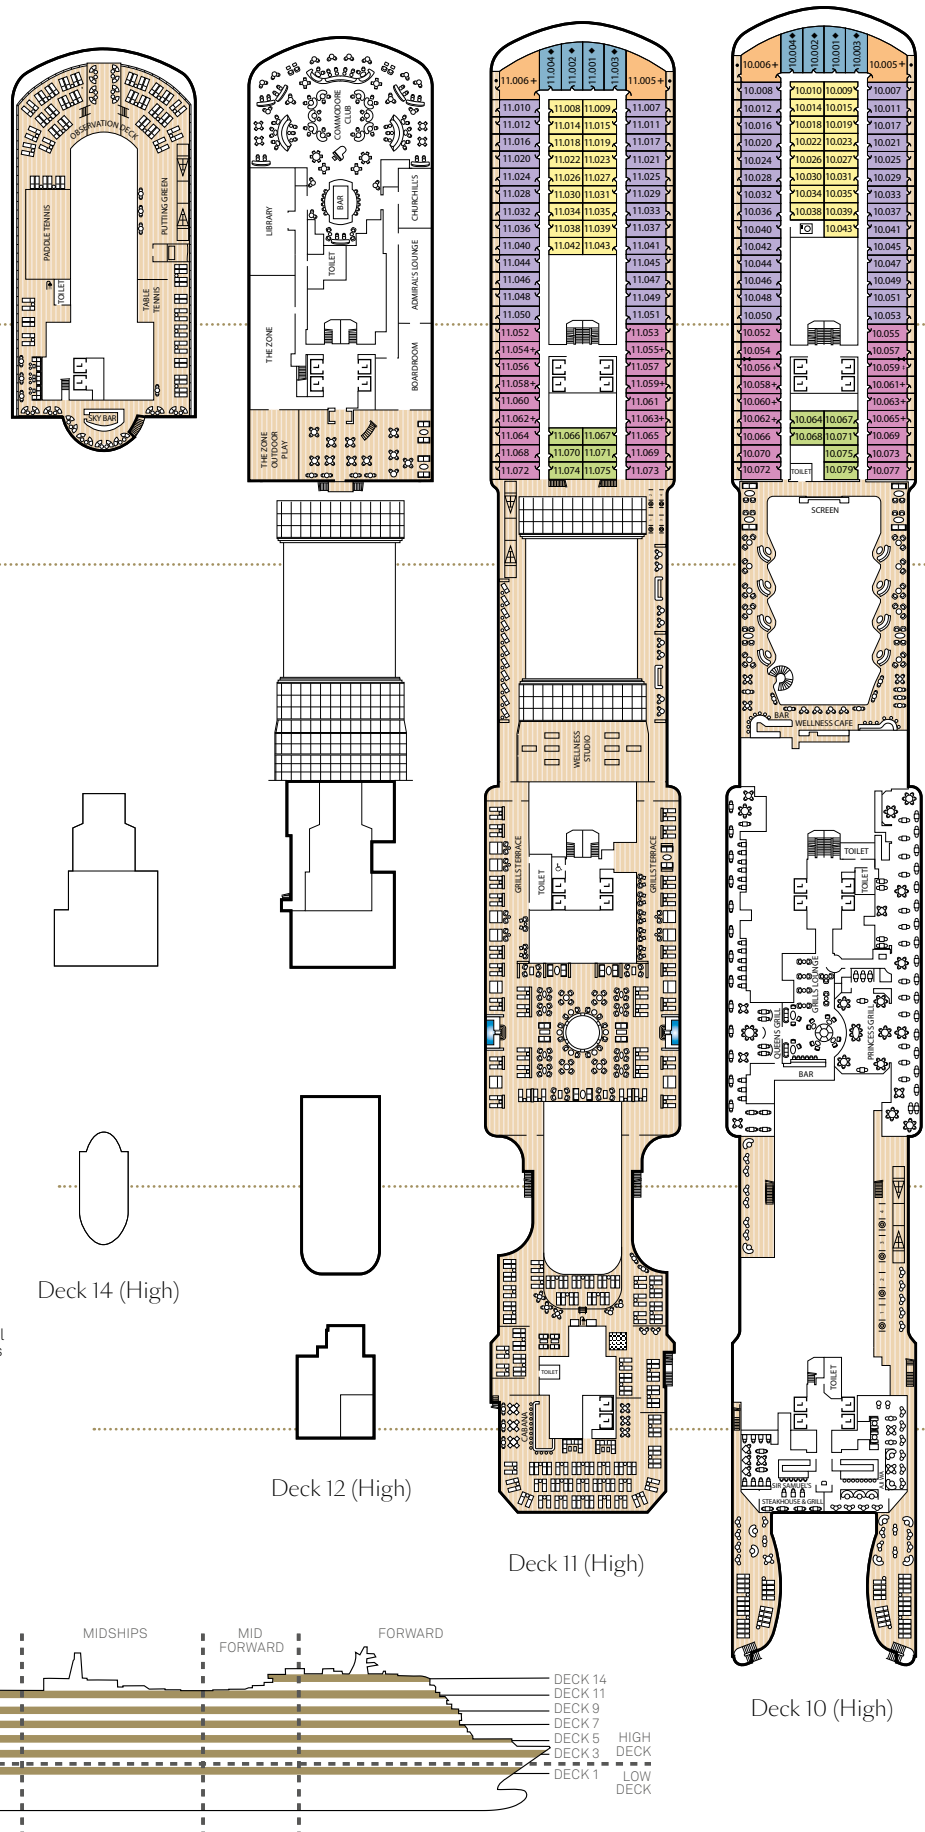

Queen Suites

Aft High Decks 4,5,6,7,8 **Q5**

Forward High Decks 7,9,10,11 **Q6**

Princess Suites

Midships High Decks 5,6,7 **P1**

Midships High Decks 4,8 **P2**

Club Balcony

Mid/Fwd High Decks 5,6,7 **A1**

Aft/Forward Low Deck 1 **EE**

Aft/Forward High Deck 9 **EE**

Forward High Decks 4,10,11 **EF**

Standard Inside

Midships High Decks 5,6,7 **IA**

Midships Low Deck 1 **IB**

High Deck 9 **IB**

Midships Low Deck 1 **IC**

High Decks 4,10,11 **IC**

Aft High Decks 5,6,7,8 **ID**

Aft/Forward High Decks 4,5,6,7,8,9 **IE**

Forward High Decks 4,10,11 **IF**

Key to symbols

- L Lift
- † Indicates 2 lower berths and 1 upper berth
- + Indicates 3rd berth is a single sofabed
- ⌚ Indicates 3rd and 4th berth is a double sofabed
- †† Indicates 3rd and 4th berth are a single sofabed and one upper bed
- ↔ Connecting staterooms
- Balcony is shaded by deck structure above
- ▲ Wheelchair accessible
- ~ Indicates alternative layout and configuration
- ◆ Staterooms have forward facing ocean views
- ◐ Staterooms have partial metal fronted balconies
- Staterooms have metal fronted balconies

Queen Anne deck plans

Deck 14 (High)

Deck 12 (High)

Deck 11 (High)

Deck 10 (High)

Deck 9 (High)

Deck 8 (High)

Deck 7 (High)