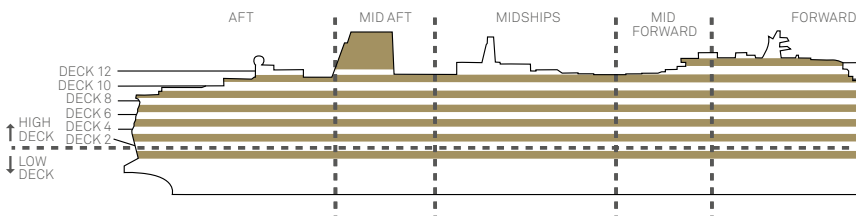

Aft/Forward Low Deck 1 **EE**

Aft/Forward High Deck 9 **EE**

Forward High Decks 4,10,11 **EF**

Standard Inside

Midships High Decks 5,6,7 **IA**

Midships Low Deck 1 **IB**

High Deck 9 **IB**

Midships Low Deck 1 **IC**

High Decks 4,10,11 **IC**

Aft High Decks 5,6,7,8 **ID**

Aft/Forward High Decks 4,5,6,7,8,9 **IE**

Forward High Decks 4,10,11 **IF**

Key to symbols

- L Lift
- † Indicates 2 lower berths and 1 upper berth
- + Indicates 3rd berth is a single sofabed
- ⌚ Indicates 3rd and 4th berth is a double sofabed
- †† Indicates 3rd and 4th berth are a single sofabed and one upper bed
- ↔ Connecting staterooms
- Balcony is shaded by deck structure above
- ▲ Wheelchair accessible
- ~ Indicates alternative layout and configuration
- ◆ Staterooms have forward facing ocean views
- ◐ Staterooms have partial metal fronted balconies
- Staterooms have metal fronted balconies

Queen Anne deck plans

Deck 14 (High)

Deck 12 (High)

Deck 11 (High)

Deck 10 (High)

Deck 9 (High)

Deck 8 (High)

Deck 7 (High)

Deck 6 (High)

Deck 5 (High)

Stateroom Category

Grand Suites

Midships High Deck 6 **Q1**

Master Suite

Midships High Decks 5,7 **Q2**

Penthouse