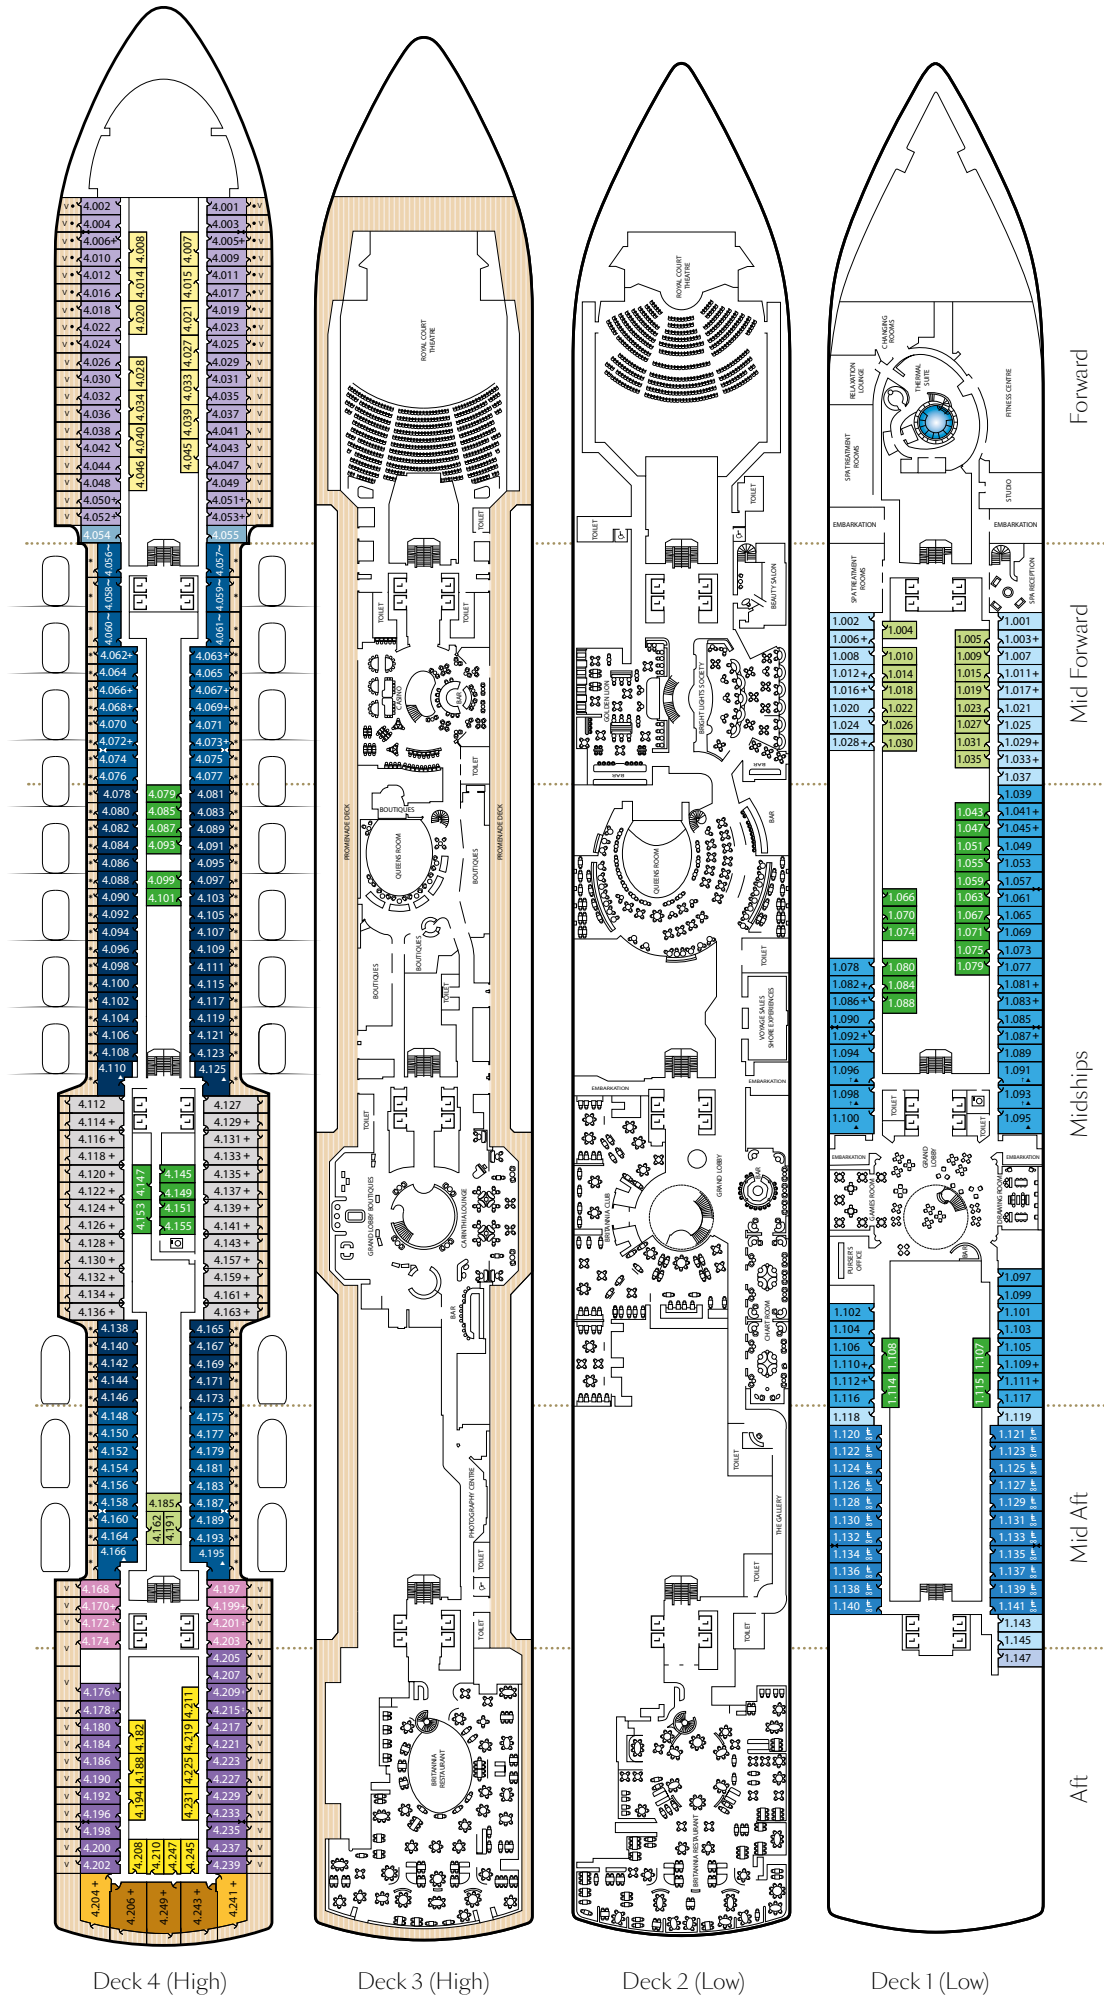

Queen Suites

Aft High Decks 4,5,6,7,8 **Q5**

Forward High Decks 7,9,10,11 **Q6**

Princess Suites

Midships High Decks 5,6,7 **P1**

Midships High Decks 4,8 **P2**

Club Balcony

Mid/Fwd High Decks 5,6,7 **A1**

Midships Low Deck 1 **EC**

Aft/Forward Low Deck 1 **EE**

High Deck 9 **EF**

Standard Inside

Midships High Decks 5,6,7 **IA**

Midships Low Deck 1 **IB**

High Deck 9 **IC**

Midships Low Deck 1 **ID**

High Decks 4,10,11 **IE**

Aft High Decks 5,6,7,8 **IF**

Aft/Forward High Decks 4,5,6,7,8,9

Forward High Decks 4,10,11

Key to symbols

- L Lift
- † Indicates 2 lower berths and 1 upper berth
- + Indicates 3rd berth is a single sofa bed
- ⊥ Indicates 3rd and 4th berth is a double sofa bed
- ‡ Indicates 3rd and 4th berth are a single sofa bed and one upper bed
- ↔ Connecting staterooms
- * Staterooms have views obstructed by lifeboats and during Panama Canal transits lifeboats are adjacent to the balcony
- v Balcony visible from above
- ▲ Wheelchair accessible
- ~ Indicates alternative layout and configuration
- ∞ Staterooms have an additional shower room
- Staterooms have metal fronted balconies

Ship facts - Queen Anne

Maiden Season:	2024
Speed:	22 knots
Guest Capacity:	2,996
No. of Crew:	1,225
Length Overall:	1,058 feet
Width:	116.8 feet
Draft:	27.2 feet

Deck 4 (High)

Deck 3 (High)

Deck 2 (Low)

Deck 1 (Low)