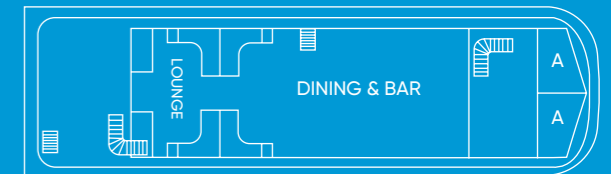

m² Cabins

Category P: 19 m² / 205 sq. ft.
Category A: from 16 m² to 19 m² / from 173 sq. ft. to 205 sq. ft.
Category B: from 11.5 m² to 18 m² / from 124 sq. ft. to 195 sq. ft.
Category C: from 12 m² to 13 m² / from 130 sq. ft. to 140 sq. ft.

360°

Sun Deck

Infinity

Upper Deck

Riviera

Main Deck

Oceans

Lower Deck