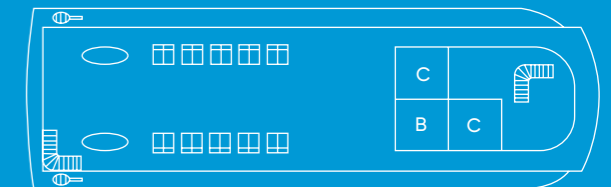

Home At Sea

Single seating dining
Indoor & Outdoor Lounge - Bar
Indoor & Outdoor Restaurant
Special food requests
Audiovisual in Lounge
Mini library
Beach Towels
Mini Spa Suite
Snorkeling equipment
Kayak
Board Games
Swimming Platform
Wi-Fi

m² Cabins

Category P: 19 m² / 205 sq. ft.
Category A: from 16 m² to 19 m² / from 173 sq. ft. to 205 sq. ft.
Category B: from 11.5 m² to 18 m² / from 124 sq. ft. to 195 sq. ft.
Category C: from 12 m² to 13 m² / from 130 sq. ft. to 140 sq. ft.

360°

Sun Deck