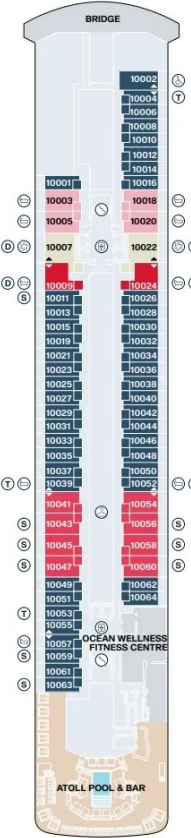

Explora
JOURNEYS

EXPLORA I SUITE DECK PLANS

DECK 06

DECK 07

DECK 08

DECK 09

DECK 10

Legend

- OT1 OCEAN TERRACE SUITE
- OT2 OCEAN TERRACE SUITE
- OT3 OCEAN TERRACE SUITE
- OT4 OCEAN TERRACE SUITE
- GT OCEAN GRAND TERRACE SUITE

- PH PENTHOUSE
- DP DELUXE PENTHOUSE
- PP PREMIER PENTHOUSE
- GP GRAND PENTHOUSE