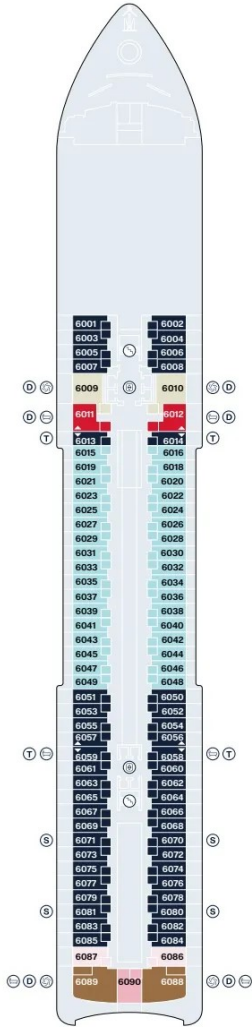

Explora
JOURNEYS

EXPLORA I SUITE DECK PLANS

DECK 06

DECK 07

DECK 08

DECK 09

DECK 10

Legend

- OT1 OCEAN TERRACE SUITE
- OT2 OCEAN TERRACE SUITE
- OT3 OCEAN TERRACE SUITE
- OT4 OCEAN TERRACE SUITE
- GT OCEAN GRAND TERRACE SUITE

- PH PENTHOUSE
- DP DELUXE PENTHOUSE
- PP PREMIER PENTHOUSE
- GP GRAND PENTHOUSE

- CO COVE RESIDENCE
- RR RETREAT RESIDENCE
- SR SERENITY RESIDENCE
- CR COCOON RESIDENCE
- OR OWNER'S RESIDENCE

- PRIVATE WHIRLPOOL
- SINGLE SOFA BED
- DOUBLE SOFA BED
- TWIN BEDS

- GUEST LAUNDRY
- ACCESSIBLE SUITES
- BATH