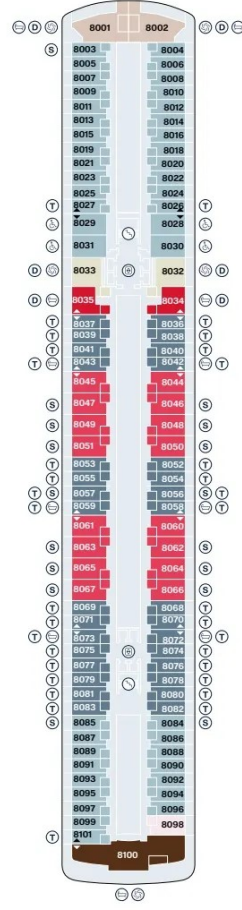

Explora
JOURNEYS

EXPLORA I SUITE DECK PLANS

DECK 06

DECK 07

DECK 08

DECK 09

DECK 10

Legend

- OT1 OCEAN TERRACE SUITE
- OT2 OCEAN TERRACE SUITE
- OT3 OCEAN TERRACE SUITE
- OT4 OCEAN TERRACE SUITE
- GT OCEAN GRAND TERRACE SUITE

- PH PENTHOUSE
- DP DELUXE PENTHOUSE
- PP PREMIER PENTHOUSE
- GP GRAND PENTHOUSE