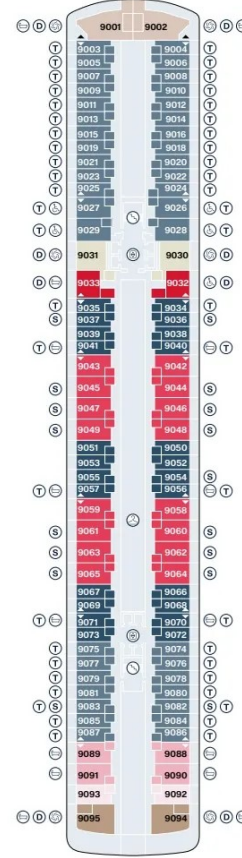

Explora
JOURNEYS

EXPLORA I SUITE DECK PLANS

DECK 06

DECK 07

DECK 08

DECK 09

DECK 10

Legend

- OT1 OCEAN TERRACE SUITE
- OT2 OCEAN TERRACE SUITE
- OT3 OCEAN TERRACE SUITE
- OT4 OCEAN TERRACE SUITE
- GT OCEAN GRAND TERRACE SUITE

- PH PENTHOUSE
- DP DELUXE PENTHOUSE
- PP PREMIER PENTHOUSE
- GP GRAND PENTHOUSE