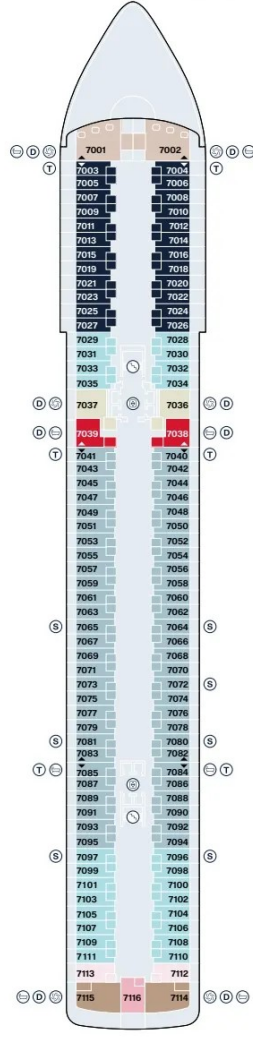

Explora
JOURNEYS

EXPLORA I SUITE DECK PLANS

DECK 06

DECK 07

DECK 08

DECK 09

DECK 10

Legend

- OT1 OCEAN TERRACE SUITE
- OT2 OCEAN TERRACE SUITE
- OT3 OCEAN TERRACE SUITE
- OT4 OCEAN TERRACE SUITE
- GT OCEAN GRAND TERRACE SUITE

- PH PENTHOUSE
- DP DELUXE PENTHOUSE
- PP PREMIER PENTHOUSE
- GP GRAND PENTHOUSE