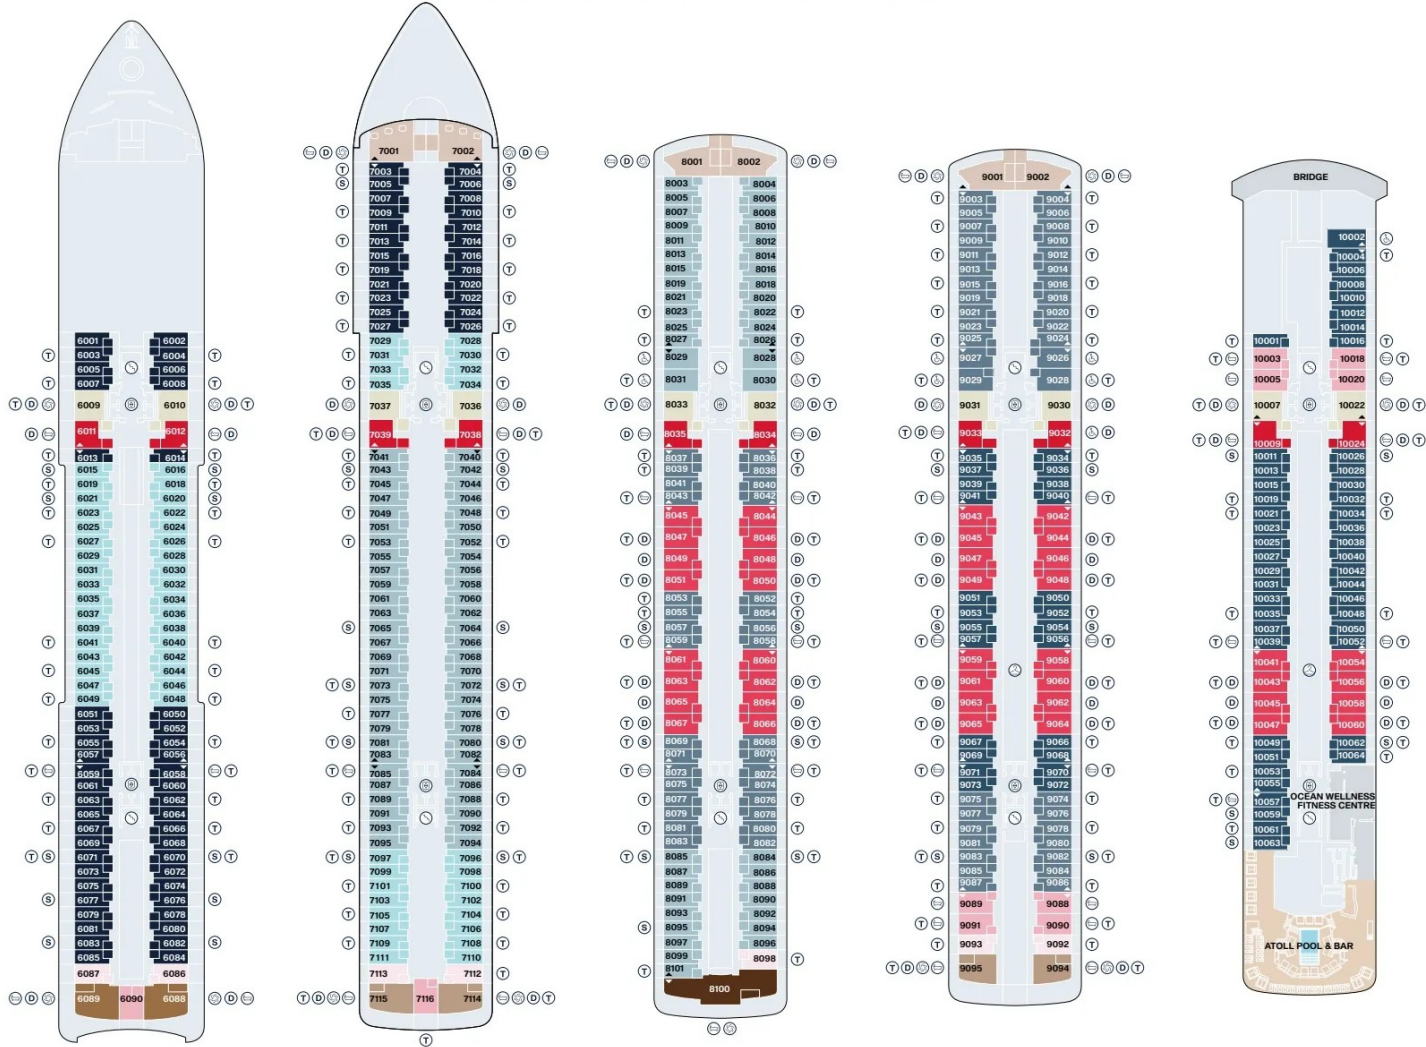

## EXPLORA II SUITE DECK PLANS

DECK 06

DECK 07

DECK 08

DECK 09

DECK 10

### Legend

- OT1 OCEAN TERRACE SUITE
- OT2 OCEAN TERRACE SUITE
- OT3 OCEAN TERRACE SUITE
- OT4 OCEAN TERRACE SUITE
- GT OCEAN GRAND TERRACE SUITE

- PH PENTHOUSE
- DP DELUXE PENTHOUSE
- PP PREMIER PENTHOUSE
- GP GRAND PENTHOUSE

- LIFT
- STAIRCASE
- CONNECTING SUITES