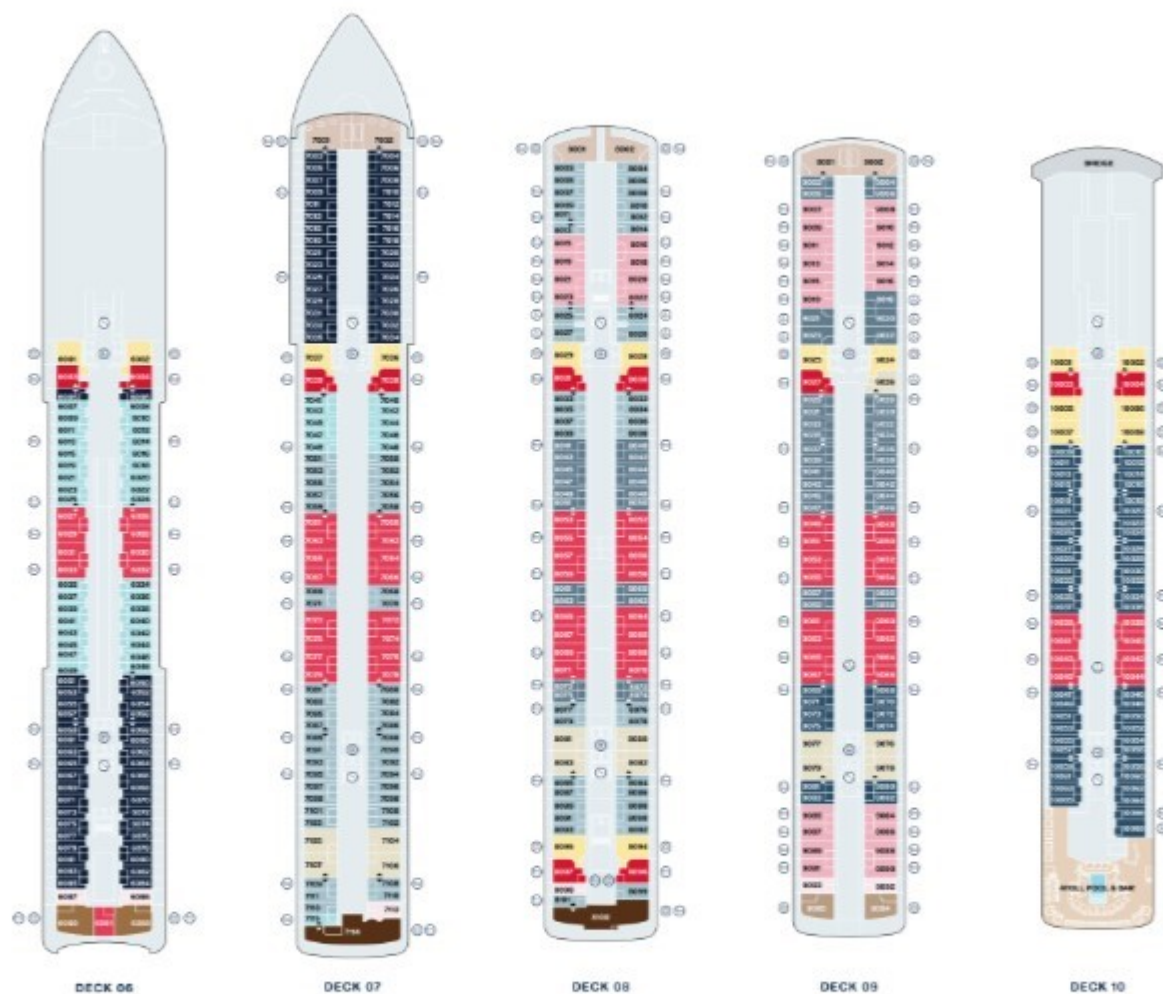

# EXPLORA III - SUITE DECK PLANS

## Legend

- OT1 OCEAN TERRACE SUITE
- OT2 OCEAN TERRACE SUITE
- OT3 OCEAN TERRACE SUITE
- OT4 OCEAN TERRACE SUITE
- GT OCEAN GRAND TERRACE SUITE

- PH PENTHOUSE
- DP DELUXE PENTHOUSE
- PP PREMIER PENTHOUSE
- GP GRAND PENTHOUSE

- BATH
- LIFT
- STAIRCASE

- CONNECTING SUITES